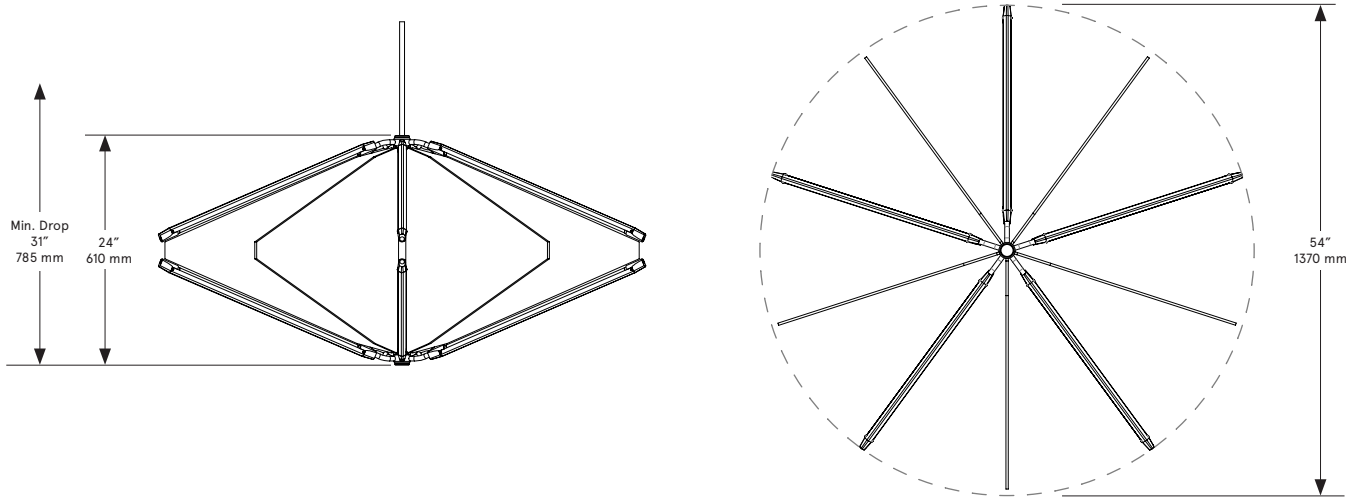

BE C BRITAIN

Echo 2

Lead Time

14 - 16 weeks

Dimensions

54 inch diam. x 24 inch H
1370 mm diam. x 610 mm H

Weight

64 lb/29.0 kg

LED Illumination

24 VDC T5 LED tube
2700 Kelvin
90 CRI

Electrical

Wattage: 60 Watt
Lumens: 4800 Lumens
110 - 240 VAC
277 VAC upon request

Installation - Standard

Locally mounted driver
Dimming: 0-10V wireless (Lutron Pico)
Canopy: 12.25 x 1.75 inch (311 x 44 mm) round
in matching metal finish

Installation - Alternate

Remotely mounted driver
Dimming: 0-10V hardwired
Canopy: 5 x 0.25 inch (127 x 6 mm) round
in matching metal finish

Please inquire for detailed electrical specs

Suspension

1/8 IP all-thread stem clad in brass tubing
with matching metal finish up to 35 inch
length included with fixture.
Length up to 95 inches available for
additional cost.