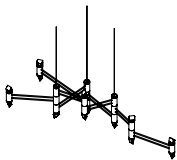

ARIES VIII.I
49 x 22 x 15 inch H
1245 x 560 x 380 mm
$15,500