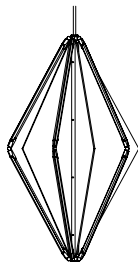

Canopy for Remote mounting of the transformer is available on request.

Metal stems up to 95" are available for additional cost.

ECHO Short  
34 diam. x 12 inch H  
865 x 305 mm  
\$16,400

ECHO 2  
54 diam. x 24 inch H  
1370 x 610 mm  
\$26,200