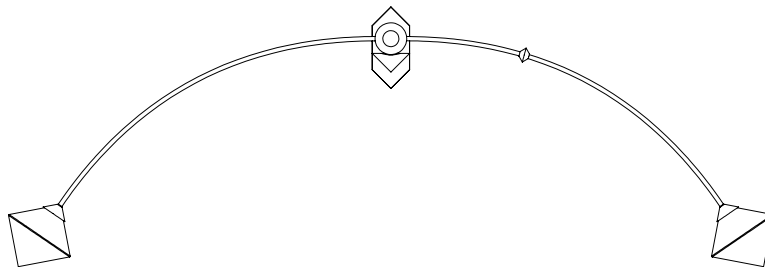

BE CB RITAIN

2019 Price List

THEMIS

Originally inspired by Victorian balancing toys, Themis combines hand-blown double cone glass diffusers with an elegant marble and brass bracket to provide a soft glow. The forms are derived from triangular forms manipulated through rotation, mirroring, and extension.

THEMIS PENDANT 6.5 diam. x 6.5 inch H / 165 diam. x 165 mm
With Counterweight (as shown) $2,200
Without Counterweight $1,920

Ceiling mounted fixture includes a metal suspension stem up to 35" and canopy in matching metal finish in matching metal finish with line voltage connection.
Metal stems up to 95" are available for additional cost.

THEMIS SURFACE 6.5 diam. x 6.2 inch H $1,540
165 diam. x 160 mm

Includes hardware to mount ceiling or wall fixture directly to electrical junction box with line voltage connection.

THEMIS 6 SCONCE 6.5 x 8.5 H x 7.25 inch projection $2,640
165 x 215 x 185 mm

THEMIS 27 SCONCE 27 x 16 H x 8.5 inch projection $5,560
685 x 405 x 215 mm

THEMIS 68 SCONCE 68 x 18.5 H x 8.5 inch projection $6,500
1725 x 470 x 215 mm

Includes hardware to mount sconce fixtures directly to electrical junction box with line voltage connection.

All THEMIS fixtures are ETL certified to UL, CE, and CSA standards.

Standard Metal Finishes: Brushed Brass, Satin Nickel, Oil-rubbed Bronze, Nickel-Brass Contrast.

Standard Globe Colors: White, Ivory, Soft Pink, Grey. Other colors upon request.

Pivot Stone Finish: White Marble, Absolute Black Granite

Special Order Metal Finishes: Polished Nickel, Polished Brass, Medium Antique Brass, Dark Pewter, Polished Black Nickel, Polished Copper are available for a 10% premium.