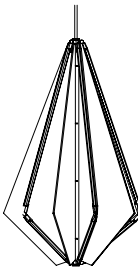

Canopy for Remote mounting of the transformer is available on request.

Metal stems up to 95" are available for additional cost.

ECHO Short  
34 diam. x 12 inch H  
865 x 305 mm  
\$16,400

ECHO 2  
54 diam. x 24 inch H  
1370 x 610 mm  
\$26,200

ECHO 3  
28 diam. x 47 inch H  
710 x 1195 mm  
\$29,200

ECHO 4  
31 diam. x 47 inch H  
790 x 1195 mm  
\$29,200

---

Standard Metal Finishes: Brushed Brass, Satin Nickel, Oil-rubbed Bronze, Nickel-Brass Contrast.