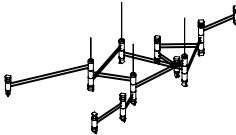

ARIES XI.II
73 x 25 x 19 inch H
1855 x 635 x 485 mm
$22,400