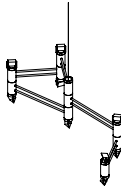

BE C BRITAIN

2019 Price List

ARIES

Aries creates a piece where the points of light are the focus, and the structure itself is as minimal as possible while flexible enough to create constellation-like forms with bright and sparkling lights refracted through the glass prisms.

ARIES V.I
28 x 13 x 10 inch H
710 x 330 x 255 mm
$9,800

Fixtures suspend from aircraft cable with a coaxial cable for power. Included are aircraft suspension hardware, a canopy in matching metal finish which houses a low voltage transformer / dimming module for Local installation.

Canopy for Remote mounting of the transformer available on request. Refer to wiring diagrams for specifics