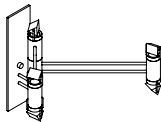

ARIES SCENCE III.I
15 x 11 x 11 inch H
380 x 280 x 280 mm
$5,450

Sconce Projection: 11"

Sconces include a backplate and low voltage transformer with dimming module for Remote installation.

Backplate and mounting box for Local installation of the transformer is available for an additional $520 per backplate.

ARIES SCENCE I.I
3.25 x 3.3 x 11 inch H
83 x 84 x 280 mm
$2,640

Sconce Projection: 3.3"