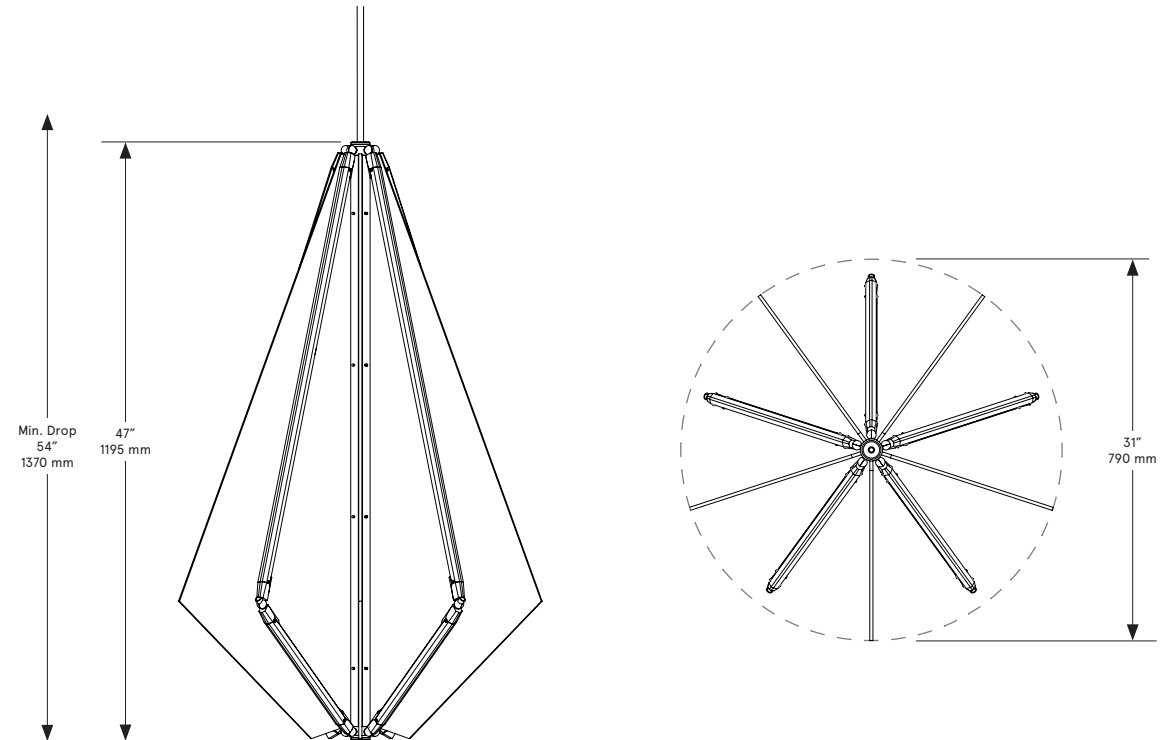

BE C BRITAIN

Echo 4

Lead Time

14 - 16 weeks

Dimensions

31 inch diam. x 47 inch H
790 mm diam. x 1195 mm H

Weight

84 lb/38.1 kg

LED Illumination

24 VDC T5 LED tube
2700 Kelvin
90 CRI

Electrical

Wattage: 60 Watt
Lumens: 4800 Lumens
110 - 240 VAC
277 VAC upon request

Installation - Standard

Locally mounted driver
Dimming: 0-10V wireless (Lutron Pico)
Canopy: 12.25 x 1.75 inch (311 x 44 mm) round
in matching metal finish

Installation - Alternate

Remotely mounted driver
Dimming: 0-10V hardwired
Canopy: 5 x 0.25 inch (127 x 6 mm) round
in matching metal finish

Please inquire for detailed electrical specs

Suspension

1/8 IP all-thread stem clad in brass tubing
with matching metal finish up to 35 inch
length included with fixture.
Length up to 95 inches available for
additional cost.

Materials

Finished Brass
Glass / Mirror

Standard Finishes

Brushed Brass
Oil-Rubbed Bronze
Satin Nickel
Nickel Brass Contrast

Special Order Finishes

Polished Brass
Medium Antique Brass
Polished Nickel
Dark Pewter
Polished Black Nickel
Polished Copper

Glass Finishes

Clear Mirror, Bronze Mirror,
Grey Mirror