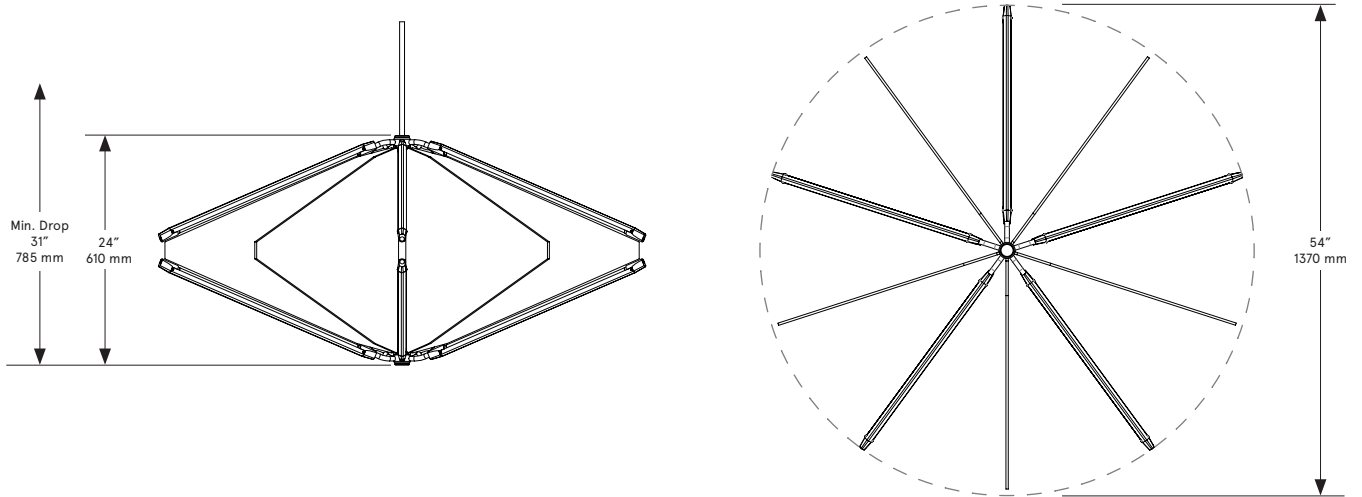

BEC BRITAIN

Echo 2

Lead Time

14 - 16 weeks

Dimensions

54 inch diam. x 24 inch H
1370 mm diam. x 610 mm H

Weight

64 lb/29.0 kg

LED Illumination

24 VDC T5 LED tube
2700 Kelvin
90 CRI

Electrical

Wattage: 60 Watt
Lumens: 4800 Lumens
110 - 240 VAC
277 VAC upon request

Installation - Standard

Locally mounted driver
Dimming: 0-10V wireless (Lutron Pico)
Canopy: 12.25 x 1.75 inch (311 x 44 mm) round
in matching metal finish

Installation - Alternate

Remotely mounted driver
Dimming: 0-10V hardwired
Canopy: 5 x 0.25 inch (127 x 6 mm) round
in matching metal finish

Please inquire for detailed electrical specs

Suspension

1/8 IP all-thread stem clad in brass tubing
with matching metal finish up to 35 inch
length included with fixture.
Length up to 95 inches available for
additional cost.