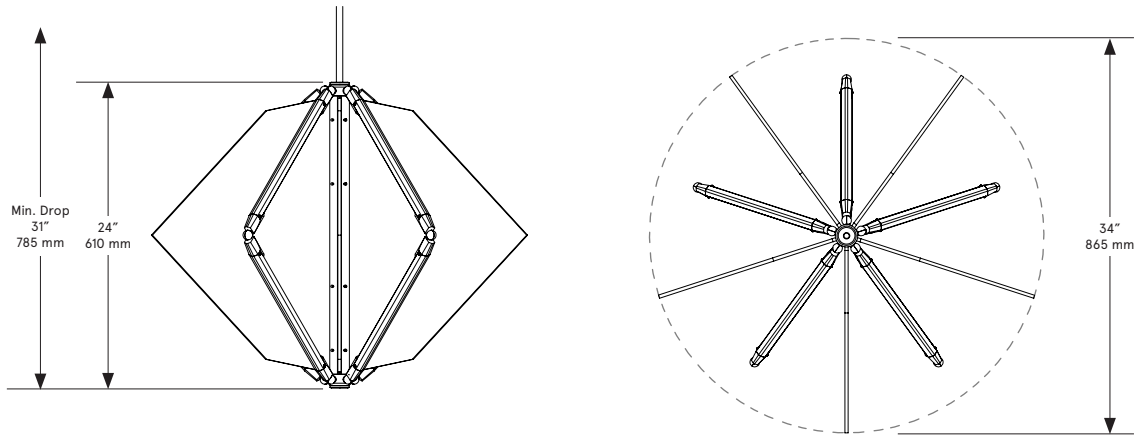

BEC BRITAIN

Echo 1

Lead Time

14 - 16 weeks

Dimensions

34 inch diam. x 24 inch H
865 mm diam. x 610 mm H

Weight

41 lb/18.6 kg

LED Illumination

24 VDC T5 LED tube
2700 Kelvin
90 CRI

Electrical

Wattage: 30 Watt
Lumens: 2400 Lumens
110 - 240 VAC
277 VAC upon request

Installation - Standard

Locally mounted driver
120V Dimming: C·L (Lutron) switching
240V Dimming: 0-10V wireless (Lutron Pico)
Canopy: 8 x 1.6255 inch (203 x 41 mm) round
in matching metal finish

Installation - Alternate

Remotely mounted driver
120V Dimming: C·L (Lutron) switching
240V Dimming: 0-10V hardwired
Canopy: 5 x 0.25 inch (127 x 6 mm) round
in matching metal finish

Please inquire for detailed electrical specs

Suspension

1/8 IP all-thread stem clad in brass tubing
with matching metal finish up to 35 inch
length included with fixture.
Length up to 95 inches available for
additional cost.

Materials

Finished Brass
Glass / Mirror