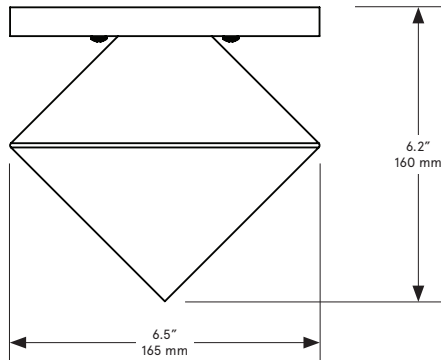

BE CB RIT TAIN

THEMIS Surface

Lead Time

14 - 16 weeks

Dimensions

6.5 inch diam. x 6.2 inch H
165 mm diam x 160 mm H

Weight

2 lb/0.9 kg