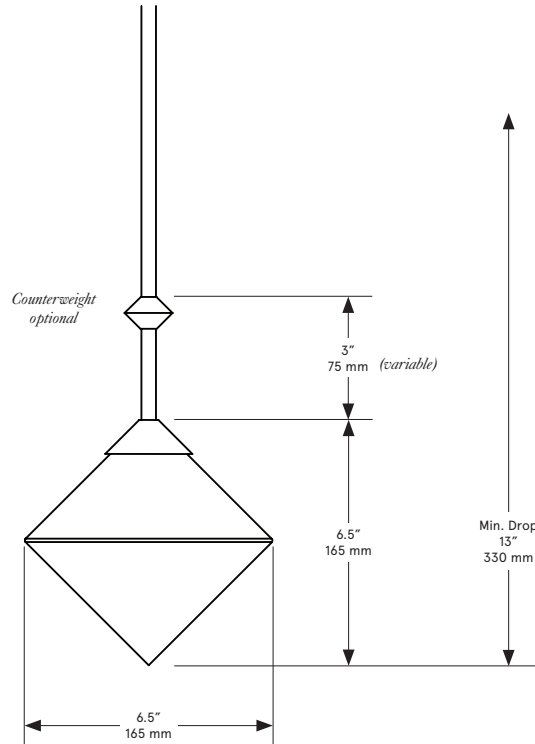

BE C BRITAIN

THEMIS Pendant

Lead Time

14 - 16 weeks

Dimensions

6.5 inch diam. x 6.5 inch H
165 mm diam x 165 mm H

Weight

4 lb/1.8 kg

LED Illumination

G9 LED bulb
ELV dimming
110-120 VAC
2.5 Watt
240 Lumens
2700 Kelvin
220-240
4 Watt
250 Lumens
3000 Kelvin

Suspension

1/8 IP brass stem with matching metal finish up to 35 inch length included with fixture.
Length up to 95 inches available for additional cost.

Canopy

5 x 0.25 inch (127 x 6 mm) round in matching metal finish

Wiring

Direct 120 / 240 VAC line voltage connection
Requires an Electronic Low-Voltage dimmer switch

Electrical - Total

110-120 VAC
Wattage: 2.5 Watt
Lumens: 240
220-240 VAC
Wattage: 4 Watt
Lumens: 250

Globe Colors

White, Ivory, Soft Pink, Grey.
Other colors upon request.

ETL listed to UL, CE, and CSA standards