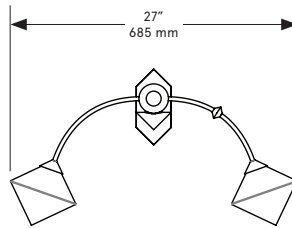

BE C BRITAIN

THEMIS Sconce 27