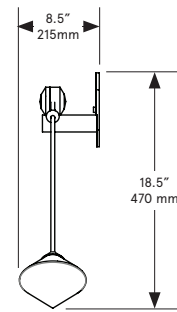

THEMIS Sconce 27 & 68

Lead Time

14 - 16 weeks

Installation

Backplate mounts directly to standard US single gang box

Materials

Finished Brass, Marble, Glass globes

Dimensions

27: 27 inch x 16 inch x 8.5 inch proj.
685 mm x 405 mm x 215 mm

68: 68 inch x 18.5 inch x 8.5 inch proj.
1725 mm x 470 mm x 215 mm

Backplate: 3.25 x 7 inch / 82 x 178 mm

Wiring

Direct 120 / 240 VAC line voltage connection

Requires an Electronic Low-Voltage dimmer switch

Standard Finishes

Brushed Brass
Oil-Rubbed Bronze
Satin Nickel
Nickel Brass Contrast

Weight

27: 7.5 lb/3.4 kg

68: 8 lb/3.6 kg

Electrical - Total

110-120 VAC

Wattage: 5 Watt

Lumens: 480

220-240 VAC

Wattage: 8 Watt

Lumens: 500

ETL listed to UL, CE, and CSA standards

Special Order Finishes

Polished Brass
Medium Antique Brass
Polished Nickel
Dark Pewter
Polished Black Nickel
Polished Copper

LED Illumination

G9 LED bulb

ELV dimming

110-120 VAC

2.5 Watt

240 Lumens

2700 Kelvin

220-240

4 Watt

250 Lumens

3000 Kelvin

Globe Colors

White, Ivory, Soft Pink, Grey.
Other colors upon request.

Bracket Finish

White Marble