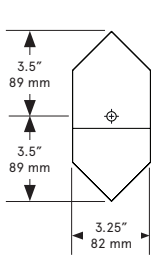

BE C BRITAIN

THEMIS Sconce 27