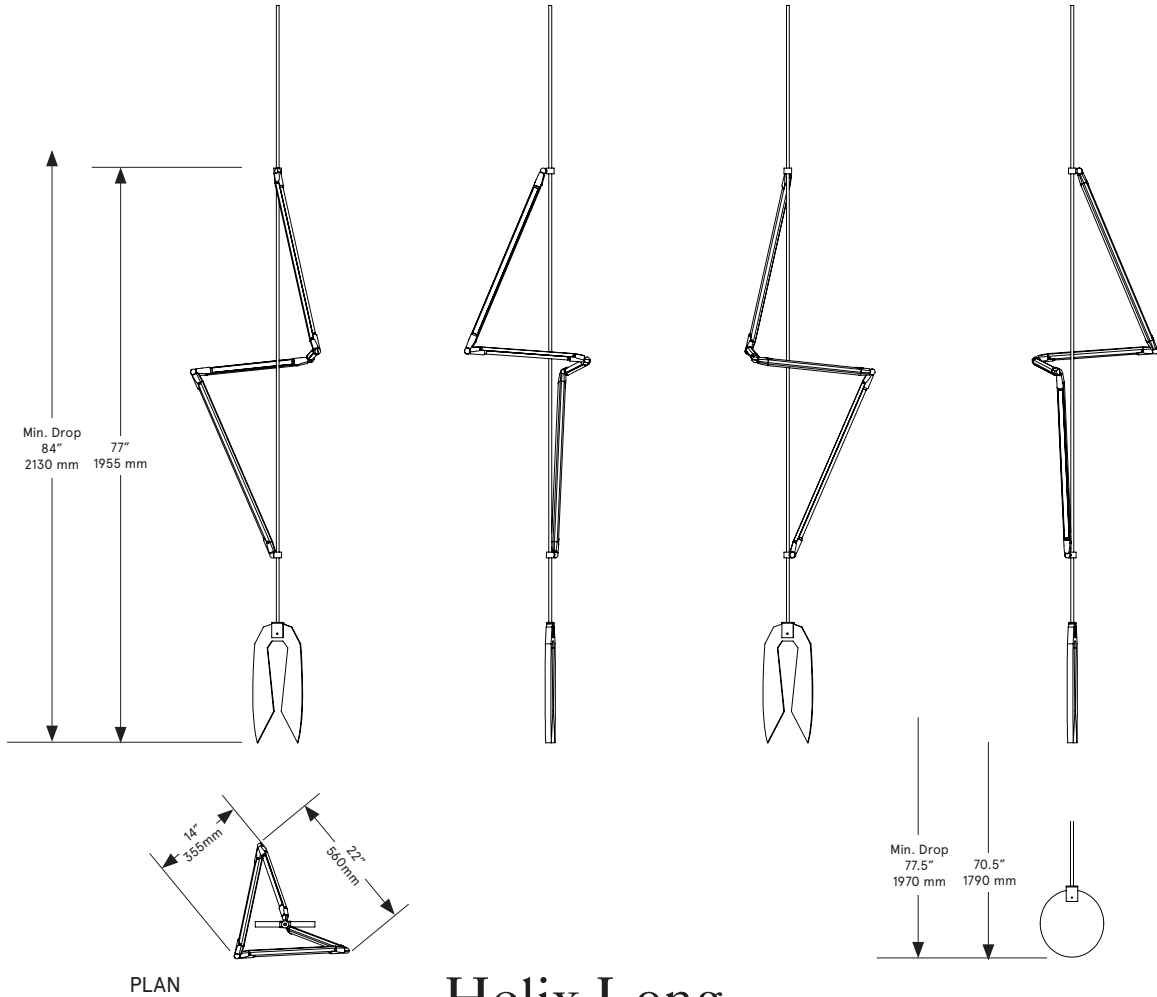

BEC BRITAIN

Helix Long

Lead Time

14 - 16 weeks

Dimensions

Ellipse:

22 inch x 14 inch x 70.5 inch H
560 mm x 355 mm x 1790 mm H

Cravat:

22 inch x 14 inch x 77 inch H
560 mm x 355mm x 1955 mm H

Weight

11 lb/5 kg

LED Illumination

24 VDC T5 LED tube
CRI 90

Color Temperature

2700 Kelvin

Suspension

1/8 IP brass stem with matching metal finish up to 35 inch length included with fixture.

Length up to 95 inches available for additional cost.

Canopy

Local: 8 x 1.625 inch (203 x 41 mm) round in matching metal finish

Long and Short pair: 12.25 x 1.75 inch (311 x 44 mm). Remote: upon request

Electrical - Total

Wattage: 18 Watt

Lumens: 1440 Lumens

Input Voltage

110 - 240 VAC

277 VAC upon request

ETL listed to UL, CE, and CSA standards

Materials

Finished Brass

Standard Finishes

Brushed Brass
Oil-Rubbed Bronze
Satin Nickel
Nickel Brass Contrast

Special Order Finishes

Polished Brass
Medium Antique Brass
Polished Nickel
Dark Pewter
Polished Black Nickel
Polished Copper

Counterweight Finishes

White Marble, Black Marble,
Absolute Black Granite