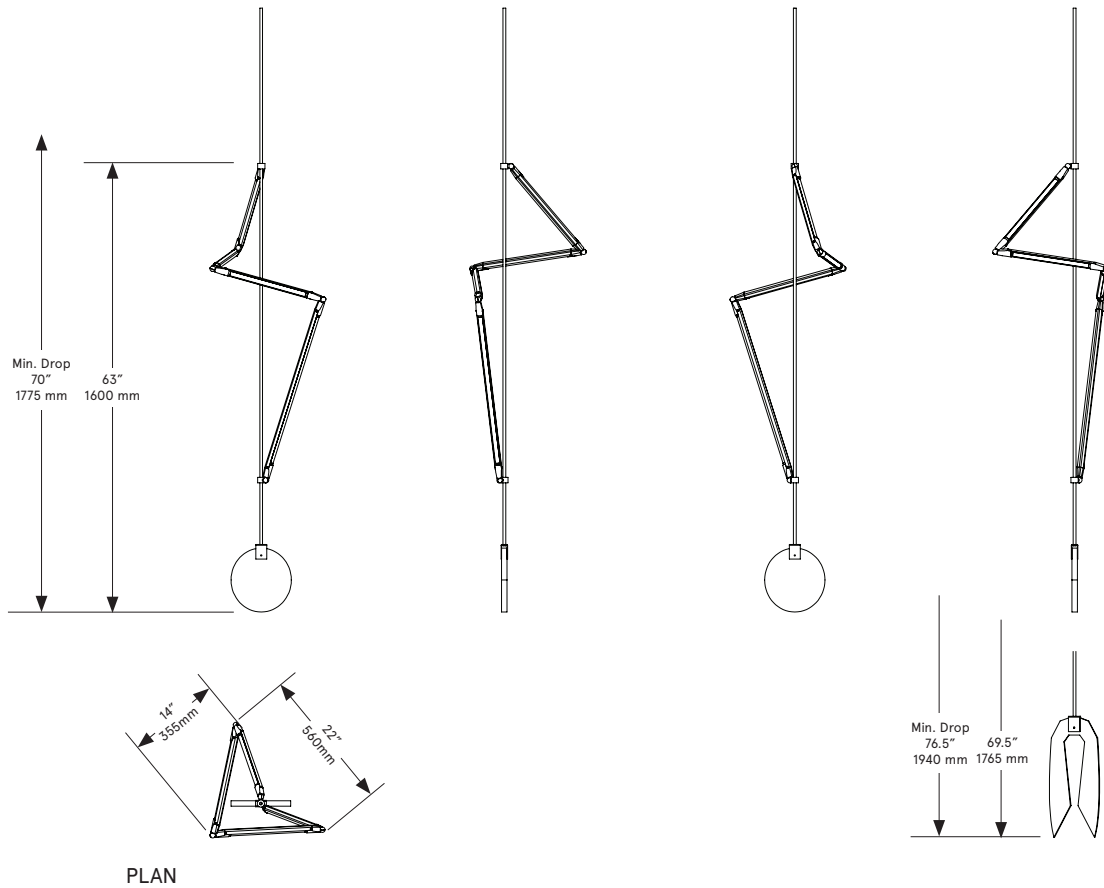

BE CB RIT TAIN

Helix Short

Lead Time

14 - 16 weeks

Dimensions

Ellipse:

22 inch x 14 inch x 63 inch H
560 mm x 355 mm x 1600 mm H

Cravat:

22 in x 14 in x 69.5 in H
560 mm x 355 mm x 1765 mm H

Weight

10 lb/4.5 kg

LED Illumination

24 VDC T5 LED tube
CRI 90

Color Temperature

2700 Kelvin

Suspension

1/8 IP brass stem with matching metal finish up to 35 inch length included with fixture.

Length up to 95 inches available for additional cost.

Canopy

Local: 8 x 1.625 inch (203 x 41mm) round in matching metal finish

Short and Long pair: 12.25 x 1.75 inch (311 x 44 mm). Remote: upon request

Electrical - Total

Wattage: 15 Watt
Lumens: 1200 Lumens

Input Voltage

110 - 240 VAC
277 VAC upon request

ETL listed to UL, CE, and CSA standards

Materials

Finished Brass

Standard Finishes

Brushed Brass
Oil-Rubbed Bronze
Satin Nickel
Nickel Brass Contrast

Special Order Finishes

Polished Brass
Medium Antique Brass
Polished Nickel
Dark Pewter
Polished Black Nickel
Polished Copper

Counterweight Finishes

White Marble, Black Marble,
Absolute Black Granite