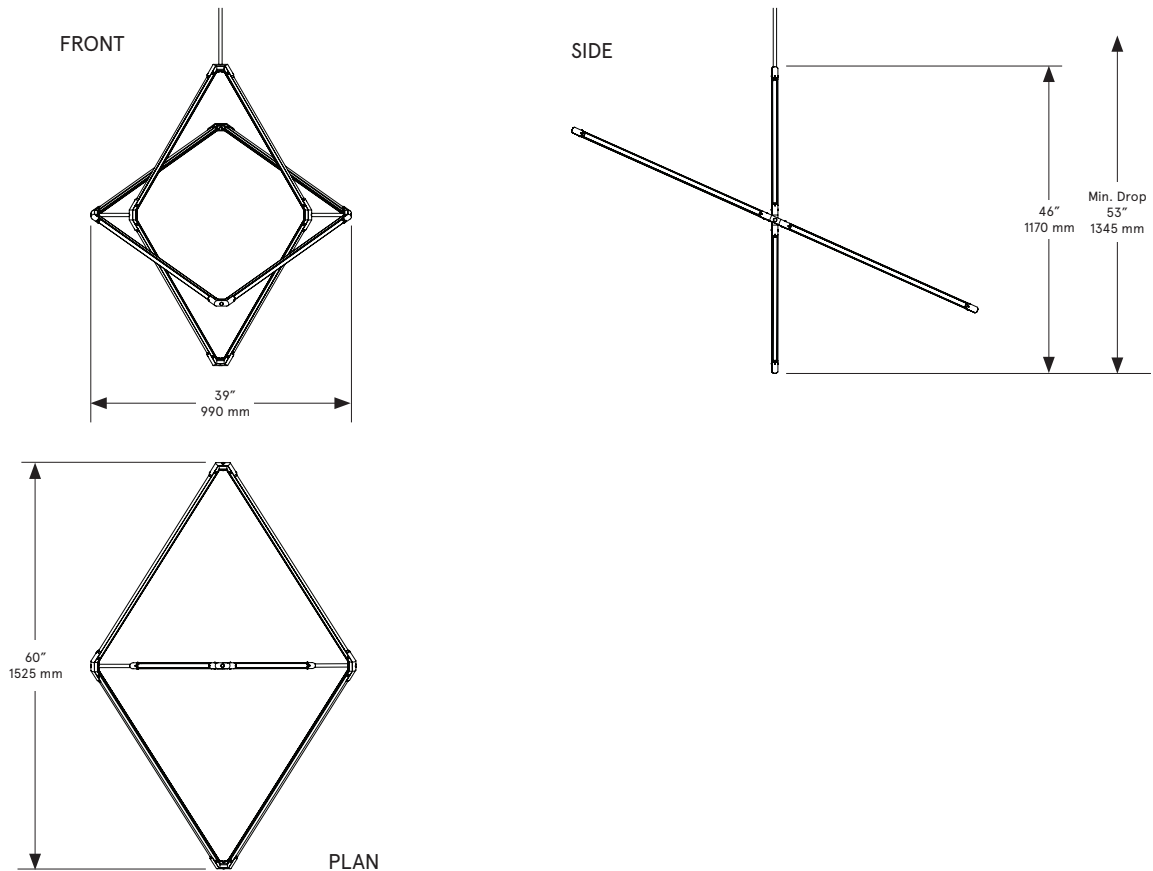

BEC BRITAIN

Zelda Orbits Large

Lead Time

14 - 16 weeks

Dimensions

39 inch x 60 inch x 46 inch H
990 mm x 1525 mm x 1170 mm H

Weight

17.5 lb/7.9 kg

LED Illumination

24 VDC T5 LED tube
2700 Kelvin
90 CRI

Electrical

Wattage: 60 Watt
Lumens: 4800 Lumens
110 - 240 VAC
277 VAC upon request

Installation - Standard

Locally mounted driver
Dimming: 0-10V wireless (Lutron Pico)
Canopy: 12.25 x 1.75 inch (311 x 44 mm) round
in matching metal finish

Installation - Alternate

Remotely mounted driver
Dimming: 0-10V hardwired
Canopy: 5 x 0.25 inch (127 x 6 mm) round
in matching metal finish

Please inquire for detailed electrical specs

Suspension

1/8 IP all-thread stem clad in brass tubing
with matching metal finish up to 35 inch
length included with fixture.
Length up to 95 inches available for
additional cost.

Materials

Finished Brass

Standard Finishes

Brushed Brass
Oil-Rubbed Bronze
Satin Nickel
Nickel Brass Contrast

Special Order Finishes

Polished Brass
Medium Antique Brass
Polished Nickel
Dark Pewter
Polished Black Nickel
Polished Copper