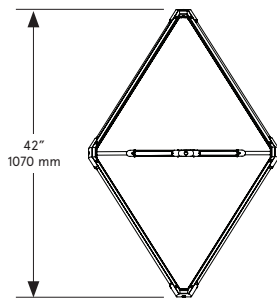

BE C BRITAIN

FRONT

SIDE

PLAN

Zelda Orbits Medium

Lead Time

14 - 16 weeks

Dimensions

28 inch x 42 inch x 28 inch H
710 mm x 1065 mm x 710 mm H

Weight

14.5 lb/6.6 kg

LED Illumination

24 VDC T5 LED tube
2700 Kelvin
90 CRI

Electrical

Wattage: 36 Watt
Lumens: 2880 Lumens
110 - 240 VAC
277 VAC upon request

Installation - Standard

Locally mounted driver
120V Dimming: C-L (Lutron) switching
240V Dimming: 0-10V wireless (Lutron Pico)
Canopy: 8 x 1.6255 inch (203 x 41 mm) round
in matching metal finish

Installation - Alternate

Suspension

1/8 IP all-thread stem clad in brass tubing
with matching metal finish up to 35 inch
length included with fixture.
Length up to 95 inches available for
additional cost.

Materials

Finished Brass