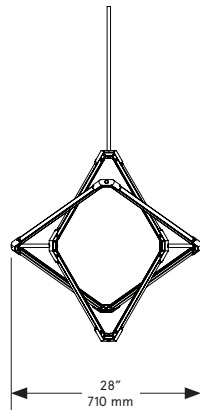

BE C BRITAIN

FRONT

SIDE

PLAN

Zelda Orbits Medium

Lead Time

14 - 16 weeks

Dimensions

28 inch x 42 inch x 28 inch H
710 mm x 1065 mm x 710 mm H

Weight

14.5 lb/6.6 kg

LED Illumination

24 VDC T5 LED tube
2700 Kelvin
90 CRI

Electrical

Wattage: 36 Watt
Lumens: 2880 Lumens
110 - 240 VAC
277 VAC upon request

Installation - Standard

Locally mounted driver
120V Dimming: C-L (Lutron) switching
240V Dimming: 0-10V wireless (Lutron Pico)
Canopy: 8 x 1.6255 inch (203 x 41 mm) round
in matching metal finish

Installation - Alternate

Suspension

1/8 IP all-thread stem clad in brass tubing
with matching metal finish up to 35 inch
length included with fixture.
Length up to 95 inches available for
additional cost.

Materials

Finished Brass