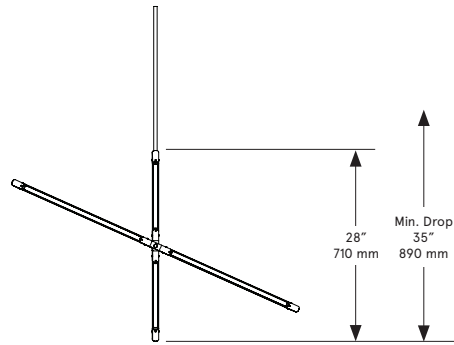

BE C BRITAIN

SIDE

Zelda Orbits Medium

Lead Time

14 - 16 weeks

Dimensions

28 inch x 42 inch x 28 inch H
710 mm x 1065 mm x 710 mm H

Weight

14.5 lb/6.6 kg

LED Illumination

24 VDC T5 LED tube
2700 Kelvin
90 CRI

Electrical

Wattage: 36 Watt
Lumens: 2880 Lumens
110 - 240 VAC
277 VAC upon request

Installation - Standard

Locally mounted driver
120V Dimming: C-L (Lutron) switching
240V Dimming: 0-10V wireless (Lutron Pico)
Canopy: 8 x 1.6255 inch (203 x 41 mm) round
in matching metal finish

Installation - Alternate

Remotely mounted driver
120V Dimming: C-L (Lutron) switching
240V Dimming: 0-10V hardwired
Canopy: 5 x 0.25 inch (127 x 6 mm) round
in matching metal finish

Please inquire for detailed electrical specs

Suspension

1/8 IP all-thread stem clad in brass tubing
with matching metal finish up to 35 inch
length included with fixture.
Length up to 95 inches available for
additional cost.

Materials

Finished Brass

Standard Finishes

Brushed Brass
Oil-Rubbed Bronze
Satin Nickel
Nickel Brass Contrast

Special Order Finishes

Polished Brass
Medium Antique Brass
Polished Nickel
Dark Pewter
Polished Black Nickel
Polished Copper