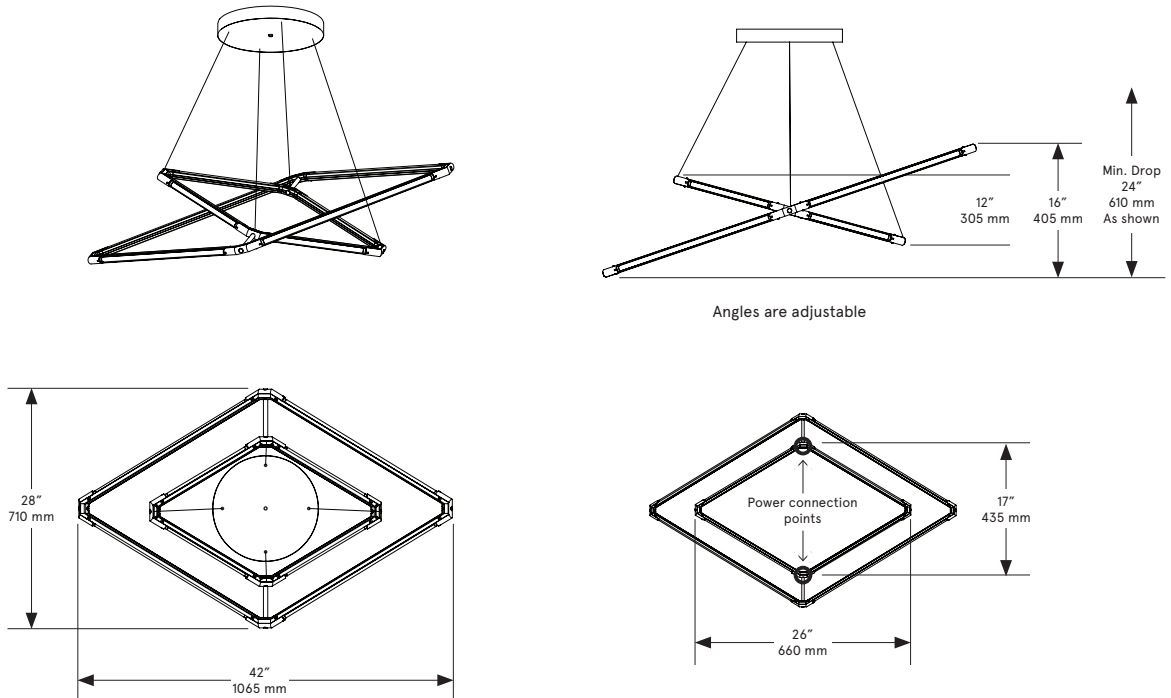

BEC BRITAIN

Zelda Orbital Plane Medium

Lead Time

14 - 16 weeks

Dimensions

28 inch x 42 inch x 16 inch H
710 mm x 1065 mm x 405 mm H

Weight

14.5 lb/6.6 kg

LED Illumination

24 VDC T5 LED tube
0-10V dimming
2700 Kelvin

Electrical

Wattage: 36 Watt
Lumens: 2880 Lumens
110 - 240 VAC
277 VAC upon request

Installation

Locally mounted driver
120V Dimming: C·L (Lutron) switching
240V Dimming: 0-10V wireless (Lutron Pico)
Canopy: 12.25 x 1.75 inch (311 x 44 mm) round
in matching metal finish

Special Order Finishes

Polished Brass
Medium Antique Brass
Polished Nickel
Dark Pewter
Polished Black Nickel
Polished Copper

BEC BRITAIN

Zelda Orbital Plane Large

Lead Time

14 - 16 weeks

Dimensions

39 inch x 61 inch x 23 inch H
990 mm x 1550 mm x 585 mm H

Weight

17.5 lb/7.9 kg

LED Illumination

24 VDC T5 LED tube
0-10V dimming
2700 Kelvin

Electrical - Total

Wattage: 60 Watt
Lumens: 4800 Lumens
110 - 240 VAC
277 VAC upon request

Installation

Locally mounted driver
Dimming: 0-10V wireless (Lutron Pico)
Canopy: 12.25 x 1.75 inch (311 x 44 mm) round
in matching metal finish