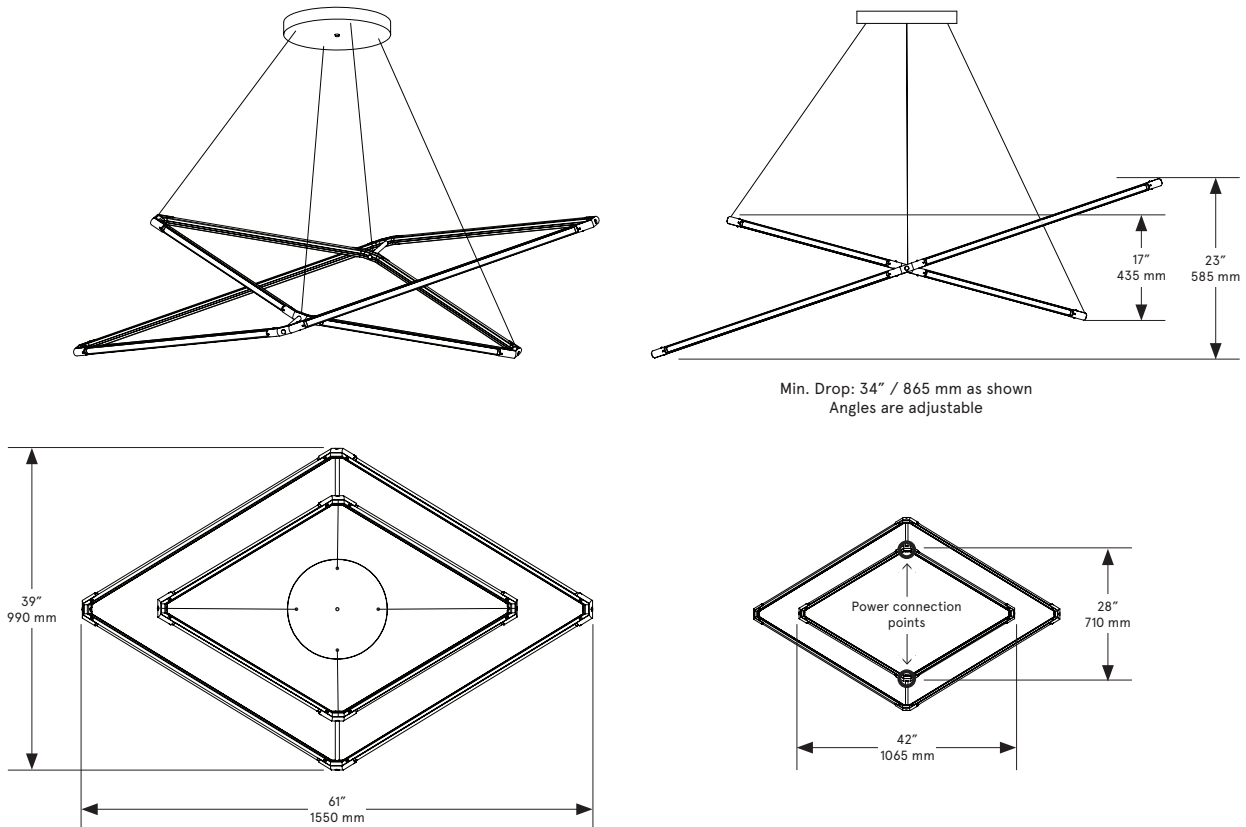

Suspension

Aircraft cable with adjustable fasteners in
the canopy. Variable suspension height.

Wiring

24V low voltage power through the aircraft
cables.

Materials

Finished Brass

Standard Finishes

Brushed Brass
Oil-Rubbed Bronze
Satin Nickel
Nickel Brass Contrast

Special Order Finishes

Polished Brass
Medium Antique Brass
Polished Nickel
Dark Pewter
Polished Black Nickel
Polished Copper

BEC BRITAIN

Zelda Orbital Plane Large

Lead Time

14 - 16 weeks

Dimensions

39 inch x 61 inch x 23 inch H
990 mm x 1550 mm x 585 mm H

Weight

17.5 lb/7.9 kg

LED Illumination

24 VDC T5 LED tube
0-10V dimming
2700 Kelvin

Electrical - Total

Wattage: 60 Watt
Lumens: 4800 Lumens
110 - 240 VAC
277 VAC upon request

Installation

Locally mounted driver
Dimming: 0-10V wireless (Lutron Pico)
Canopy: 12.25 x 1.75 inch (311 x 44 mm) round
in matching metal finish