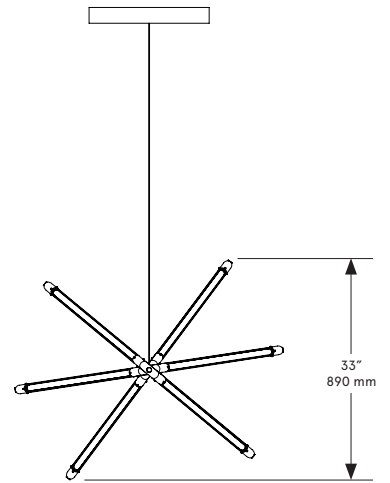

14 - 16 weeks

Dimensions

93 inch x 27 inch x 22 inch H
2360 mm x 685 mm 560 mm H

Weight

25 lb/11.3 kg

LED Illumination

24 VDC T5 LED tube
2700 Kelvin
CRI 90

Electrical - Total

Suspension

Aircraft cable with adjustable fasteners in
the canopy. Variable suspension height.

Wiring

24V low voltage power through the aircraft
cables.

Materials

Finished Brass

Standard Finishes

Brushed Brass
Oil-Rubbed Bronze
Satin Nickel
Nickel Brass Contrast

Special Order Finishes

Polished Brass
Medium Antique Brass
Polished Nickel
Dark Pewter
Polished Black Nickel
Polished Copper

BE C BRITAIN

FRONT

SIDE

Min. Drop: 41" / 1040 mm

PLAN

Zelda Links Large

Lead Time

14 - 16 weeks

Dimensions

133in x 39in x 33in H
3380 mm x 990 mm 890 mm H

Weight

30 lb/13.6 kg

LED Illumination

24 VDC T5 LED tube
2700 Kelvin
CRI 90