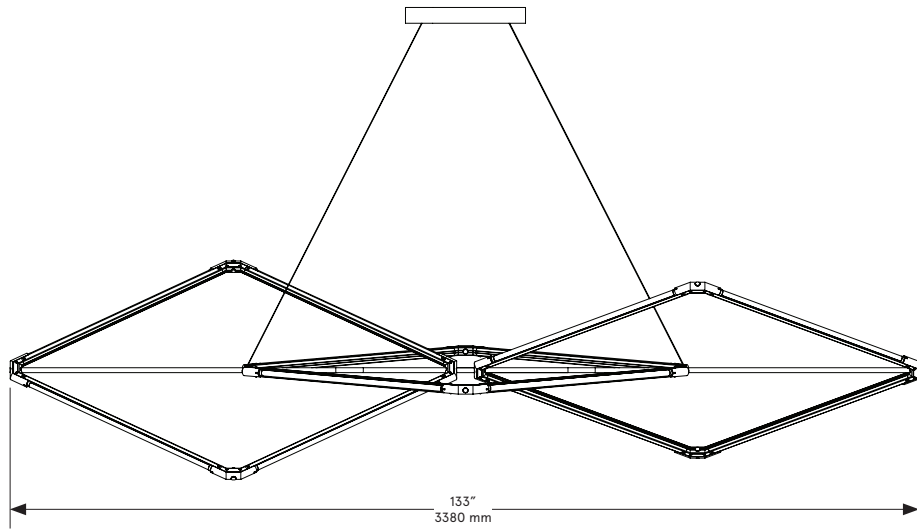

BE C BRITAIN

FRONT