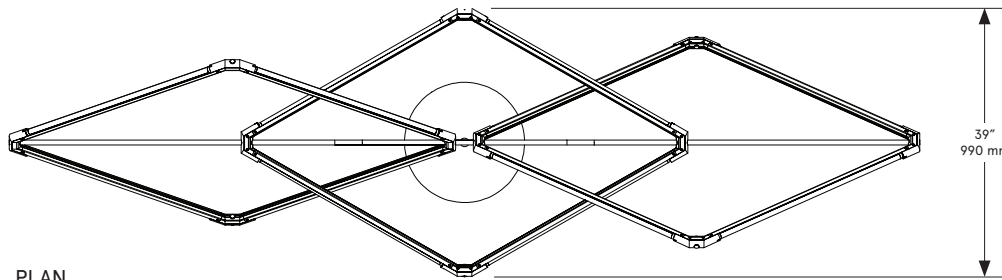

14 - 16 weeks

Dimensions

93 inch x 27 inch x 22 inch H
2360 mm x 685 mm 560 mm H

Weight

25 lb/11.3 kg

LED Illumination

24 VDC T5 LED tube
2700 Kelvin
CRI 90

Electrical - Total

Special Order Finishes

Polished Brass
Medium Antique Brass
Polished Nickel
Dark Pewter
Polished Black Nickel
Polished Copper

BE C BRITAIN

FRONT

SIDE

Min. Drop: 41" / 1040 mm

PLAN

Zelda Links Large

Lead Time

14 - 16 weeks

Dimensions

133in x 39in x 33in H
3380 mm x 990 mm 890 mm H

Weight

30 lb/13.6 kg

LED Illumination

24 VDC T5 LED tube
2700 Kelvin
CRI 90