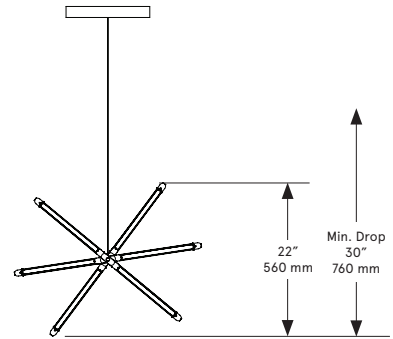

BE CB RIT TAIN

SIDE

Zelda Links Medium

Lead Time

14 - 16 weeks

Dimensions

93 inch x 27 inch x 22 inch H
2360 mm x 685 mm 560 mm H

Weight

25 lb/11.3 kg

LED Illumination

24 VDC T5 LED tube
2700 Kelvin
CRI 90

Electrical - Total

Wattage: 72 Watt
Lumens: 5760 Lumens
110 - 240 VAC
277 VAC on request

Installation

Locally mounted driver
Dimming: 0-10V wireless (Lutron Pico)
Canopy: 12.25 x 1.75 inch (311 x 44 mm) round
in matching metal finish

Suspension

Aircraft cable with adjustable fasteners in
the canopy. Variable suspension height.

Wiring

24V low voltage power through the aircraft
cables.

Materials

Finished Brass

Standard Finishes

Brushed Brass
Oil-Rubbed Bronze
Satin Nickel
Nickel Brass Contrast

Special Order Finishes

Polished Brass
Medium Antique Brass
Polished Nickel
Dark Pewter
Polished Black Nickel
Polished Copper