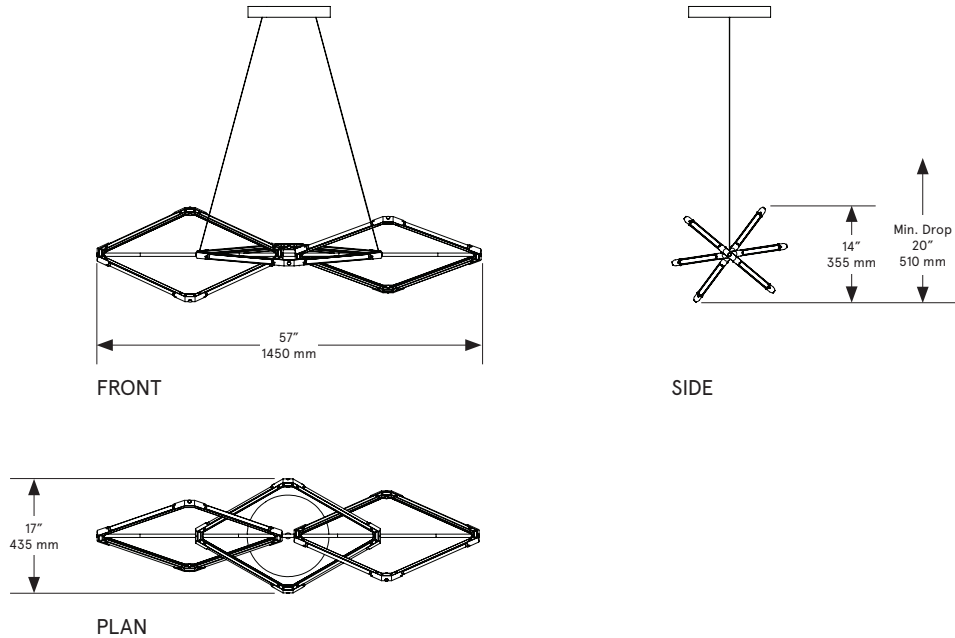

BE CB RITAIN

Zelda Links Small

Lead Time

14 - 16 weeks

Dimensions

57 inch x 17 inch x 14 inch H
1450 mm x 435 mm 355 mm H

Weight

21 lb/9.5 kg

LED Illumination

24 VDC T5 LED tube
2700 Kelvin
CRI 90

Electrical - Total

Wattage: 36 Watt
Lumens: 2880 Lumens
110 - 240 VAC
277 VAC on request

Installation

Locally mounted driver
120V Dimming: C-L (Lutron) switching
240V Dimming: 0-10V wireless (Lutron Pico)
Canopy: 12.25 x 1.75 inch (311 x 44 mm) round
in matching metal finish

14 - 16 weeks

Dimensions

93 inch x 27 inch x 22 inch H
2360 mm x 685 mm 560 mm H

Weight

25 lb/11.3 kg

LED Illumination

24 VDC T5 LED tube
2700 Kelvin
CRI 90

Electrical - Total

Lead Time

14 - 16 weeks

Dimensions

133in x 39in x 33in H
3380 mm x 990 mm 890 mm H

Weight

30 lb/13.6 kg

LED Illumination

24 VDC T5 LED tube
2700 Kelvin
CRI 90