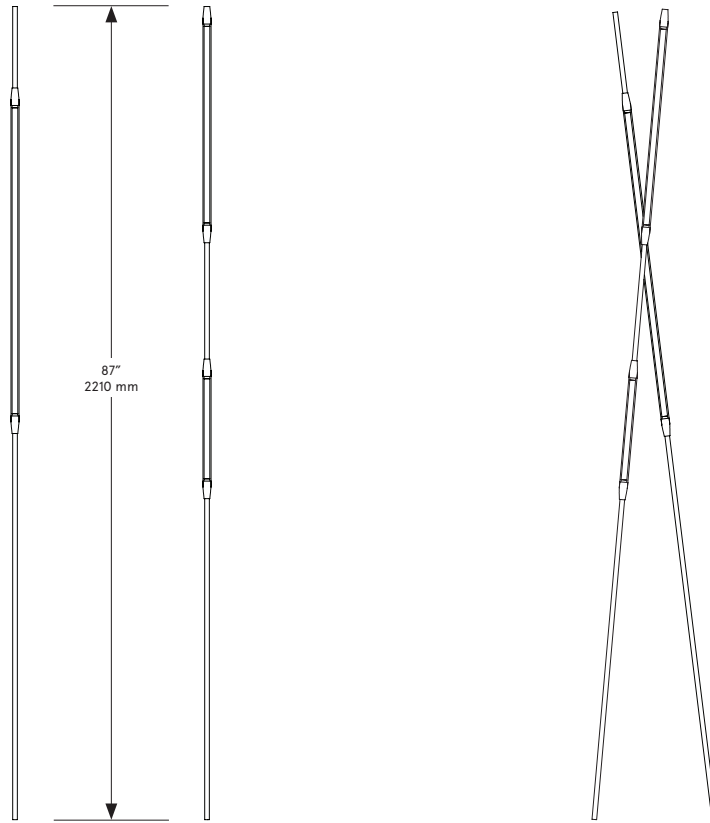

BE C BRITAIN

SHY Beam 01/02 Pair

Lead Time

14 - 16 weeks

Dimensions

Each: 1 inch diam. x 87 inch H
26 mm diam. x 2210 mm H

Weight

Pair: 8 lb/3.6 kg

LED Illumination

24 VDC T5 LED tube
0-10V dimming
2700 Kelvin
90 CRI

Installation

Two wall brackets in matching metal finish provided.

Wiring

Beams wired as a pair with one floor switch and one plug-in transformer (2in x 3in x 1.25in)
Dimmer available at additional cost.

Electrical - Total

Pair Wattage: 18 Watt
Pair Lumens: 1440 Lumens

Input Voltage

120 / 240 VAC

ETL listed to UL, CE, and CSA standards

Materials

Finished Brass

Standard Finishes