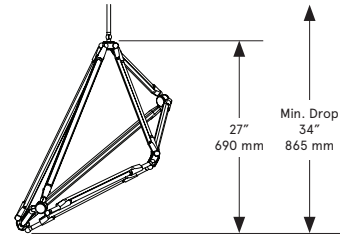

BE C BRITAIN

FRONT

SIDE

PLAN

SHY 18

Lead Time

14 - 16 weeks

Dimensions

29 inch x 20 inch x 27 inch H
740 mm x 510 mm x 690 mm H

Weight

14 lb/6.4 kg

LED Illumination

24 VDC T5 LED tube
2700 Kelvin
90 CRI

Electrical

Wattage: 36 Watt
Lumens: 2880 Lumens
110 - 240 VAC
277 VAC upon request

Installation - Standard

Locally mounted driver
120V Dimming: C-L (Lutron) switching
240V Dimming: 0-10V wireless (Lutron Pico)
Canopy: 8 x 1.625 inch (203 x 41 mm) round
in matching metal finish

Installation - Alternate

Suspension

1/8 IP all-thread stem clad in brass tubing
with matching metal finish up to 35 inch
length included with fixture.
Length up to 95 inches available for
additional cost.

ETL listed to UL, CE, and CSA standards
Suitable for damp locations