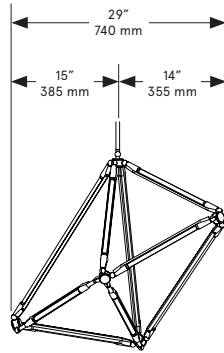

BE C BRITAIN

FRONT

SIDE

PLAN

SHY 18

Lead Time

14 - 16 weeks

Dimensions

29 inch x 20 inch x 27 inch H
740 mm x 510 mm x 690 mm H

Weight

14 lb/6.4 kg

LED Illumination

24 VDC T5 LED tube
2700 Kelvin
90 CRI

Electrical

Wattage: 36 Watt
Lumens: 2880 Lumens
110 - 240 VAC
277 VAC upon request

Installation - Standard

Locally mounted driver
120V Dimming: C-L (Lutron) switching
240V Dimming: 0-10V wireless (Lutron Pico)
Canopy: 8 x 1.625 inch (203 x 41 mm) round
in matching metal finish

Installation - Alternate

Suspension

1/8 IP all-thread stem clad in brass tubing
with matching metal finish up to 35 inch
length included with fixture.
Length up to 95 inches available for
additional cost.

ETL listed to UL, CE, and CSA standards
Suitable for damp locations