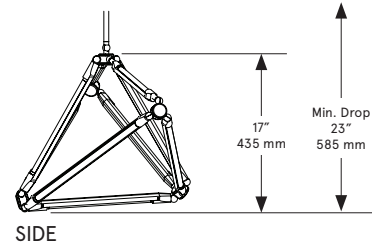

BEC BRITAIN

SHY 17

Lead Time

14 - 16 weeks

Dimensions

38 inch x 18 inch x 17 inch H
965 mm x 460 mm x 435 mm H

Weight

13 lb/5.9 kg

LED Illumination

24 VDC T5 LED tube
2700 Kelvin
90 CRI

Electrical

Wattage: 33 Watt
Lumens: 2640 Lumens
110 - 240 VAC
277 VAC upon request

Installation - Standard

Locally mounted driver
120V Dimming: C-L (Lutron) switching
240V Dimming: 0-10V wireless (Lutron Pico)
Canopy: 8 x 1.625 inch (203 x 41 mm) round
in matching metal finish

Installation - Alternate

Remotely mounted driver
120V Dimming: C-L (Lutron) switching
240V Dimming: 0-10V hardwired
Canopy: 5 x 0.25 inch (127 x 6 mm) round
in matching metal finish

Please inquire for detailed electrical specs

Suspension

1/8 IP all-thread stem clad in brass tubing
with matching metal finish up to 35 inch
length included with fixture.
Length up to 95 inches available for
additional cost.

ETL listed to UL, CE, and CSA standards
Suitable for damp locations

Materials

Finished Brass

Standard Finishes

Brushed Brass
Oil-Rubbed Bronze
Satin Nickel
Nickel Brass Contrast

Special Order Finishes

Polished Brass
Medium Antique Brass
Polished Nickel
Dark Pewter
Polished Black Nickel
Polished Copper