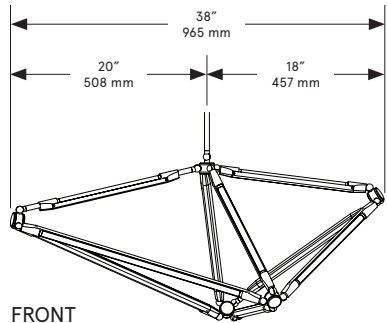

BEC BRITAIN

SHY 17

Lead Time

14 - 16 weeks

Dimensions

38 inch x 18 inch x 17 inch H
965 mm x 460 mm x 435 mm H

Weight

13 lb/5.9 kg

LED Illumination

24 VDC T5 LED tube
2700 Kelvin
90 CRI

Electrical

Wattage: 33 Watt
Lumens: 2640 Lumens
110 - 240 VAC
277 VAC upon request

Installation - Standard

Locally mounted driver
120V Dimming: C-L (Lutron) switching
240V Dimming: 0-10V wireless (Lutron Pico)
Canopy: 8 x 1.625 inch (203 x 41 mm) round
in matching metal finish

Installation - Alternate

Remotely mounted driver
120V Dimming: C-L (Lutron) switching
240V Dimming: 0-10V hardwired
Canopy: 5 x 0.25 inch (127 x 6 mm) round
in matching metal finish

Please inquire for detailed electrical specs

Suspension

1/8 IP all-thread stem clad in brass tubing
with matching metal finish up to 35 inch
length included with fixture.
Length up to 95 inches available for
additional cost.

ETL listed to UL, CE, and CSA standards
Suitable for damp locations

Materials

Finished Brass

Standard Finishes

Brushed Brass
Oil-Rubbed Bronze
Satin Nickel
Nickel Brass Contrast

Special Order Finishes

Polished Brass
Medium Antique Brass
Polished Nickel
Dark Pewter
Polished Black Nickel
Polished Copper