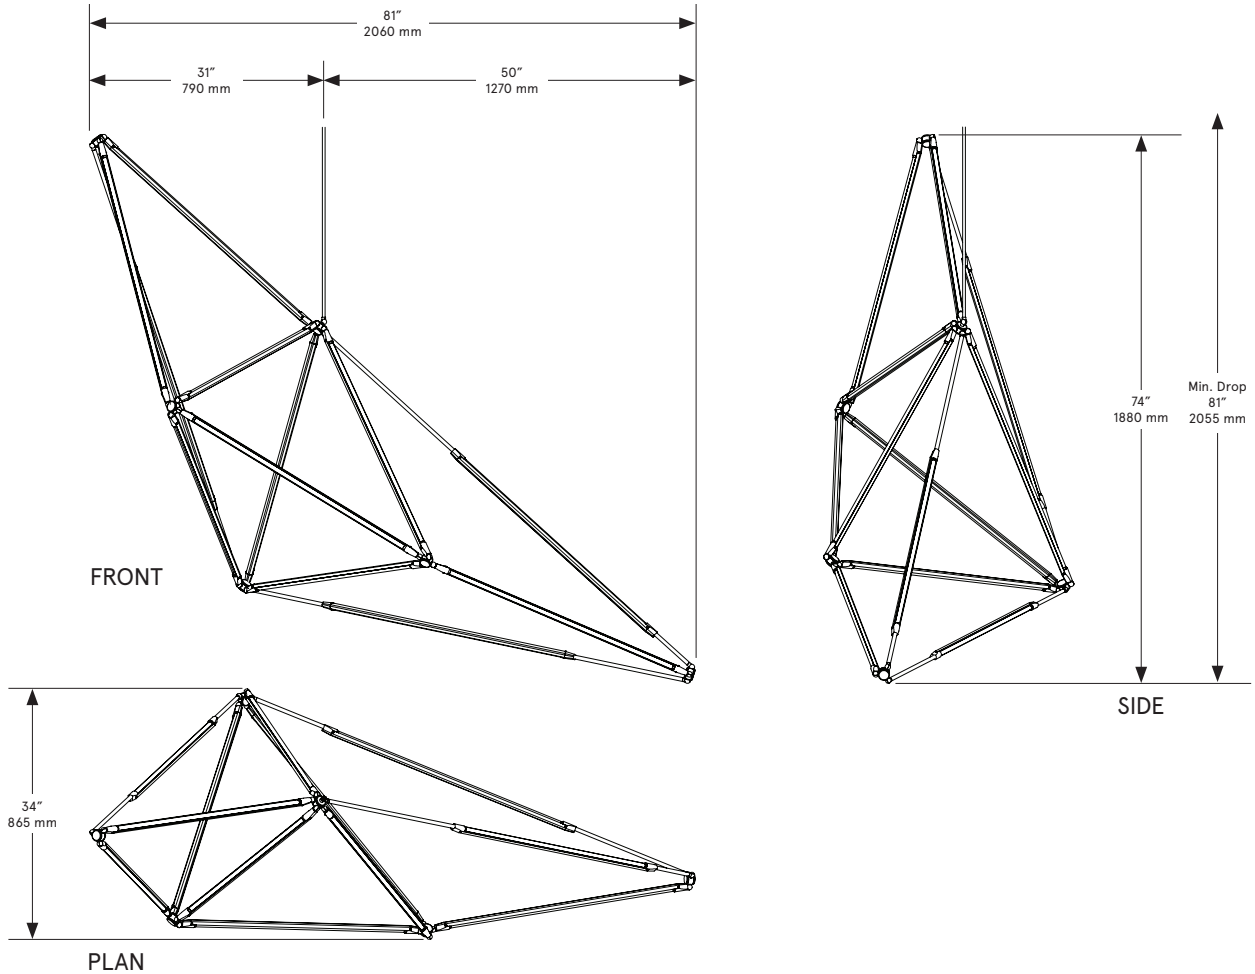

BEC BRITAIN

SHY 15

Lead Time

14 - 16 weeks

Dimensions

81 inch x 34 inch x 74 inch H
2060 mm x 865 mm x 1880 mm H

Weight

29 lb/13.2 kg

LED Illumination

24 VDC T5 LED tube
2700 Kelvin
90 CRI

Electrical

Wattage: 105 Watt
Lumens: 8400 Lumens
110 - 240 VAC
277 VAC upon request

Installation - Standard

Locally mounted driver
Dimming: 0-10V wireless (Lutron Pico)
Canopy: 12.25 x 1.75 inch (311 x 44 mm) round
in matching metal finish

Installation - Alternate

Remotely mounted driver
Dimming: 0-10V hardwired
Canopy: 5 x 0.25 inch (127 x 6 mm) round
in matching metal finish

Please inquire for detailed electrical specs

Suspension

1/8 IP all-thread stem clad in brass tubing
with matching metal finish up to 35 inch
length included with fixture.
Length up to 95 inches available for
additional cost.