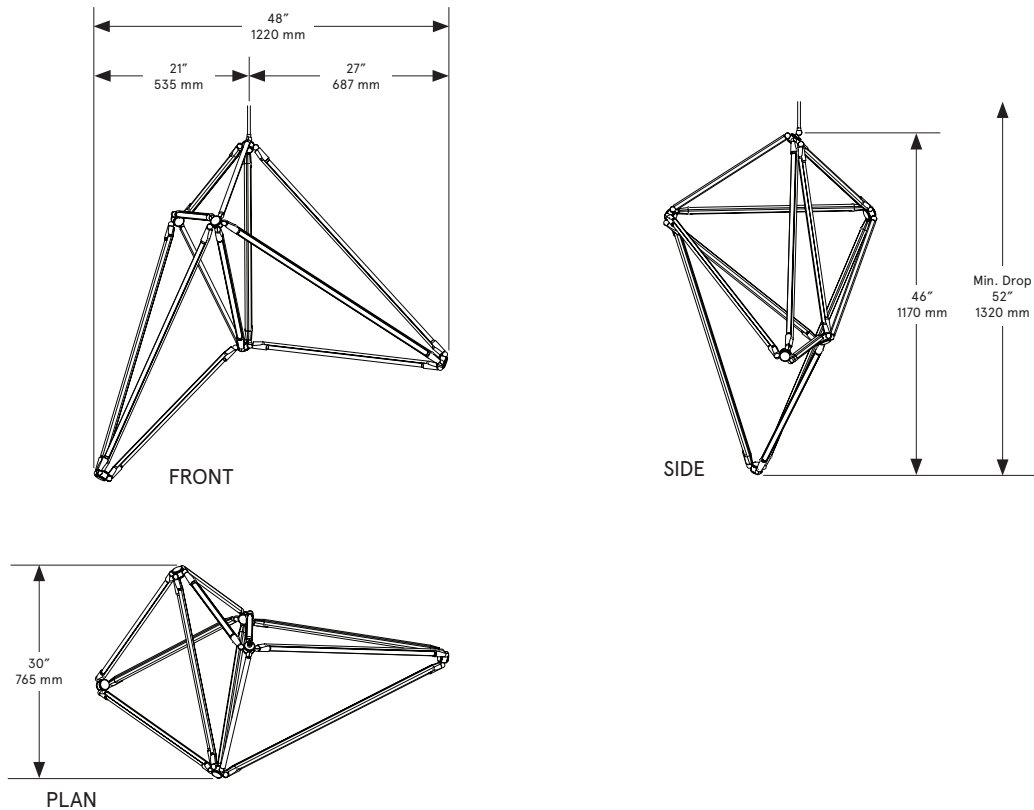

BEC BRITAIN

SHY 06

Lead Time

14 - 16 weeks

Dimensions

48 inch x 30 inch x 46 inch H
1220 mm x 765 mm x 1170 mm H

Weight

22 lb/10 kg

LED Illumination

24 VDC T5 LED tube
2700 Kelvin
90 CRI

Electrical

Wattage: 69 Watt
Lumens: 5520 Lumens
110 - 240 VAC
277 VAC upon request

Installation - Standard

Locally mounted driver
Dimming: 0-10V wireless (Lutron Pico)
Canopy: 9.25 x 1.625 inch (235 x 41 mm) round
in matching metal finish

Installation - Alternate

Remotely mounted driver
Dimming: 0-10V hardwired
Canopy: 5 x 0.25 inch (127 x 6 mm) round
in matching metal finish

Please inquire for detailed electrical specs

Suspension

1/8 IP all-thread stem clad in brass tubing
with matching metal finish up to 35 inch
length included with fixture.
Length up to 95 inches available for
additional cost.