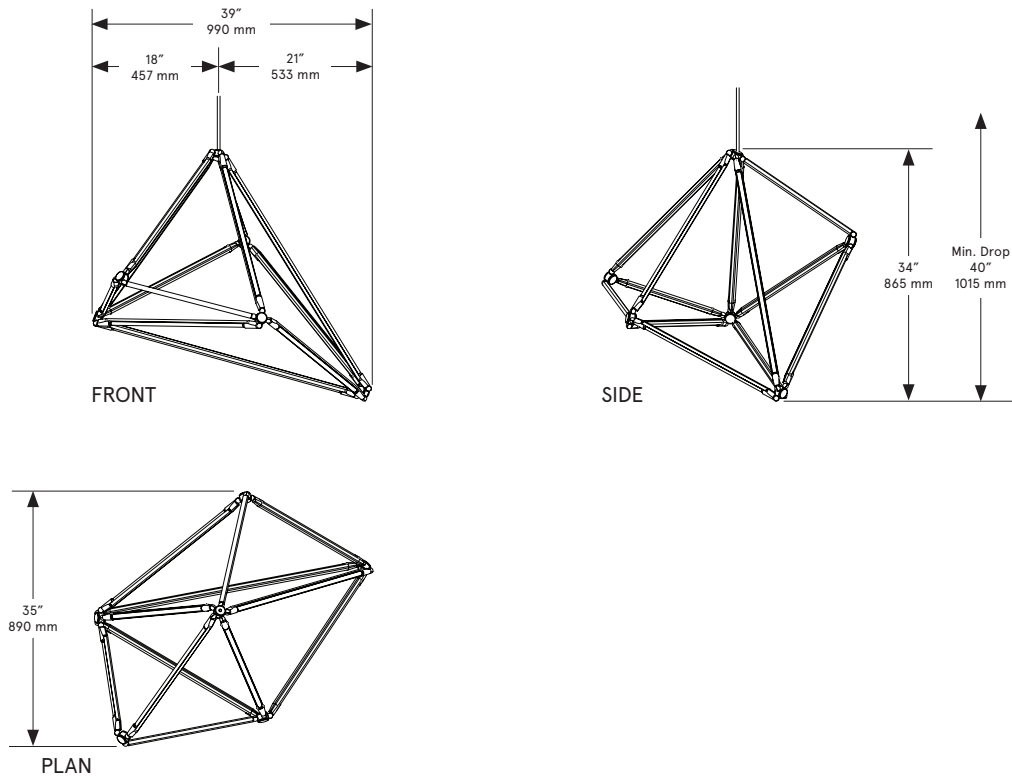

BEC BRITAIN

SHY 02

Lead Time

14 - 16 weeks

Dimensions

39 inch x 35 inch x 34 inch H
990 mm x 890 mm x 865 mm H

Weight

20 lb/10 kg

LED Illumination

24 VDC T5 LED tube
2700 Kelvin
90 CRI

Electrical

Wattage: 63 Watt
Lumens: 5040 Lumens
110 - 240 VAC
277 VAC upon request

Installation - Standard

Locally mounted driver
Dimming: 0-10V wireless (Lutron Pico)
Canopy: 9.25 x 1.625 inch (235 x 41 mm) round
in matching metal finish

Installation - Alternate

Remotely mounted driver
Dimming: 0-10V hardwired
Canopy: 5 x 0.25 inch (127 x 6 mm) round
in matching metal finish

Please inquire for detailed electrical specs

Suspension

1/8 IP all-thread stem clad in brass tubing
with matching metal finish up to 35 inch
length included with fixture.
Length up to 95 inches available for
additional cost.