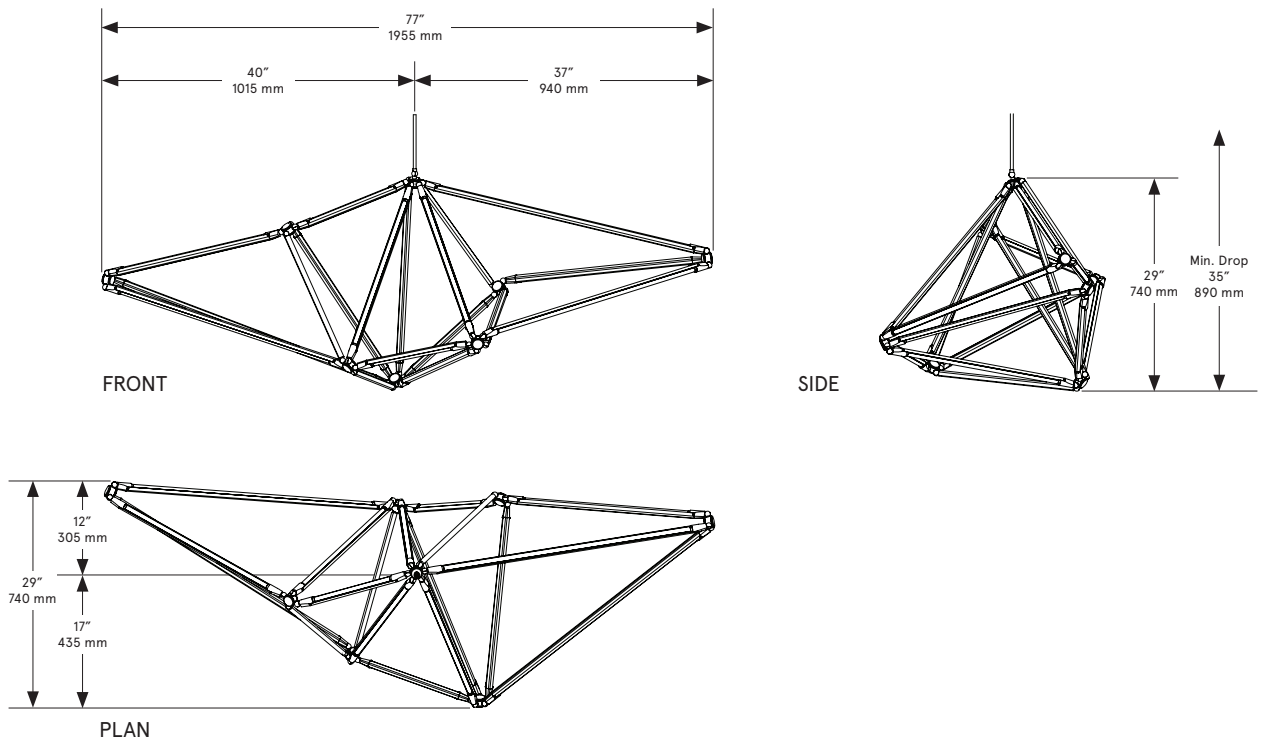

BEC BRITAIN

SHY 01

Lead Time

14 - 16 weeks

Dimensions

77 inch x 29 inch x 29 inch H
1955 mm x 740 mm x 740 mm H

Weight

31 lb/14.1 kg

LED Illumination

24 VDC T5 LED tube
2700 Kelvin
90 CRI

Electrical

Wattage: 93 Watt
Lumens: 7440 Lumens
110 - 240 VAC
277 VAC upon request

Installation - Standard

Locally mounted driver
Dimming: 0-10V wireless (Lutron Pico)
Canopy: 10.25 x 1.625 inch (260 x 41 mm) round
in matching metal finish

Installation - Alternate

Remotely mounted driver
Dimming: 0-10V hardwired
Canopy: 5 x 0.25 inch (127 x 6 mm) round
in matching metal finish

Please inquire for detailed electrical specs

Suspension

1/8 IP all-thread stem clad in brass tubing
with matching metal finish up to 35 inch
length included with fixture.
Length up to 95 inches available for
additional cost.

ETL listed to UL, CE, and CSA standards
Suitable for damp locations

Materials

Finished Brass

Standard Finishes

Brushed Brass
Oil-Rubbed Bronze
Satin Nickel
Nickel Brass Contrast

Special Order Finishes

Polished Brass
Medium Antique Brass
Polished Nickel
Dark Pewter
Polished Black Nickel
Polished Copper