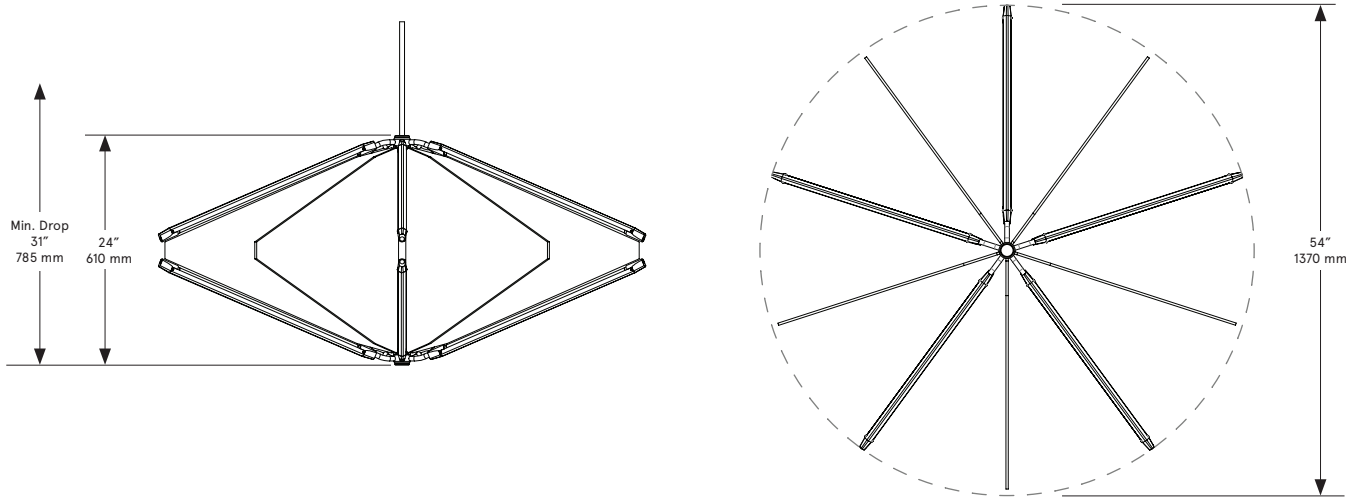

BE C BRITAIN

Echo 2

Lead Time

14 - 16 weeks

Dimensions

54 inch diam. x 24 inch H
1370 mm diam. x 610 mm H

Weight

65 lb/29.5 kg

LED Illumination

24 VDC T5 LED tube
2700 Kelvin
90 CRI

Electrical

Wattage: 60 Watt
Lumens: 4800 Lumens
110 - 240 VAC
277 VAC upon request

Installation - Standard

Locally mounted driver
Dimming: 0-10V wireless (Lutron Pico)
Canopy: 12.25 x 1.75 inch (311 x 44 mm) round
in matching metal finish

Installation - Alternate

Remotely mounted driver
Dimming: 0-10V hardwired
Canopy: 5 x 0.25 inch (127 x 6 mm) round
in matching metal finish

Please inquire for detailed electrical specs

Suspension

1/8 IP all-thread stem clad in brass tubing
with matching metal finish up to 35 inch
length included with fixture.
Length up to 95 inches available for
additional cost.