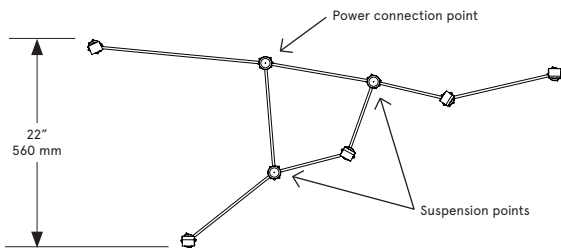

BE C BRITAIN

FRONT

SIDE

PLAN

Aries VIII.I (8.1)

Lead Time

14 - 16 weeks

Dimensions

49 inch x 22 inch x 15 inch H
1245 mm x 560 mm x 380 mm H

Weight

6 lb/2.7 kg

LED Illumination

24 VDC LED PCB
0-10V dimming
2700 Kelvin

Electrical

Wattage: 18.2 Watt
Lumens: 2184 Lumens
110 - 240 VAC
277 VAC upon request

Installation - Standard

Locally mounted driver
120V Dimming: C-L (Lutron) switching
240V Dimming: 0-10V wireless (Lutron Pico)
Canopy: 8 x 1.6255 inch (203 x 41 mm) round
in matching metal finish

Installation - Alternate

Remotely mounted driver
120V Dimming: C-L (Lutron) switching
240V Dimming: 0-10V hardwired
Canopy: 5 x 0.25 inch (127 x 6 mm) round
in matching metal finish

Please inquire for detailed electrical specs