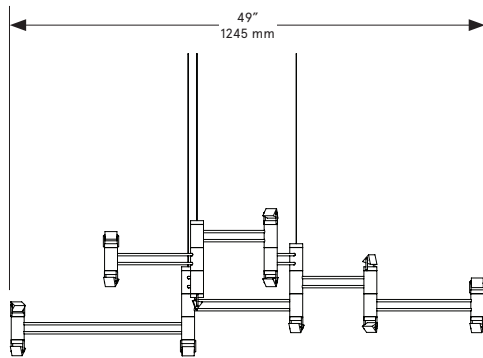

BE C BRITAIN

FRONT

SIDE

PLAN

Aries VIII.I (8.1)

Lead Time

14 - 16 weeks

Dimensions

49 inch x 22 inch x 15 inch H
1245 mm x 560 mm x 380 mm H

Weight

6 lb/2.7 kg

LED Illumination

24 VDC LED PCB
0-10V dimming
2700 Kelvin

Electrical

Wattage: 18.2 Watt
Lumens: 2184 Lumens
110 - 240 VAC
277 VAC upon request

Installation - Standard

Locally mounted driver
120V Dimming: C-L (Lutron) switching
240V Dimming: 0-10V wireless (Lutron Pico)
Canopy: 8 x 1.6255 inch (203 x 41 mm) round
in matching metal finish

Installation - Alternate

Remotely mounted driver
120V Dimming: C-L (Lutron) switching
240V Dimming: 0-10V hardwired
Canopy: 5 x 0.25 inch (127 x 6 mm) round
in matching metal finish

Please inquire for detailed electrical specs