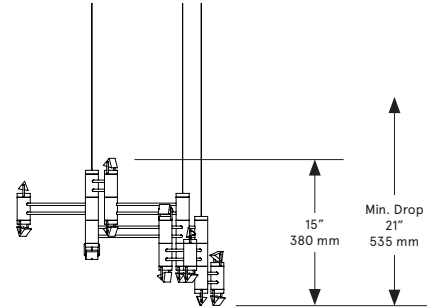

BE C BRITAIN

FRONT

SIDE

PLAN

Aries VIII.I (8.1)

Lead Time

14 - 16 weeks

Dimensions

49 inch x 22 inch x 15 inch H
1245 mm x 560 mm x 380 mm H

Weight

6 lb/2.7 kg

LED Illumination

24 VDC LED PCB
0-10V dimming
2700 Kelvin

Electrical

Wattage: 18.2 Watt
Lumens: 2184 Lumens
110 - 240 VAC
277 VAC upon request

Installation - Standard

Locally mounted driver
120V Dimming: C-L (Lutron) switching
240V Dimming: 0-10V wireless (Lutron Pico)
Canopy: 8 x 1.6255 inch (203 x 41 mm) round
in matching metal finish

Installation - Alternate

Remotely mounted driver
120V Dimming: C-L (Lutron) switching
240V Dimming: 0-10V hardwired
Canopy: 5 x 0.25 inch (127 x 6 mm) round
in matching metal finish

Please inquire for detailed electrical specs