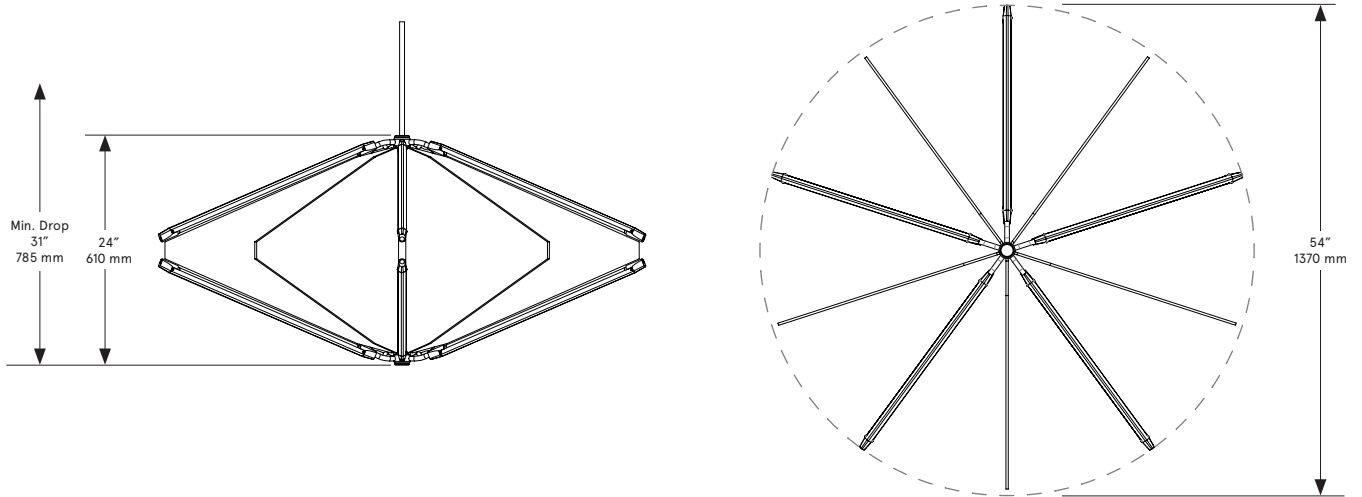

BE C BRITAIN

Echo 2

Lead Time

14 - 16 weeks

Dimensions

54 inch diam. x 24 inch H
1370 mm diam. x 610 mm H

Weight

65 lb/29.5 kg

LED Illumination

24 VDC T5 LED tube
2700 Kelvin
90 CRI

Electrical

Wattage: 60 Watt
Lumens: 4800 Lumens
110 - 240 VAC
277 VAC upon request

Installation - Standard

Locally mounted driver
Dimming: 0-10V wireless (Lutron Pico)
Canopy: 12.25 x 1.75 inch (311 x 44 mm) round
in matching metal finish

Installation - Alternate

Remotely mounted driver
Dimming: 0-10V hardwired
Canopy: 5 x 0.25 inch (127 x 6 mm) round
in matching metal finish

Please inquire for detailed electrical specs

Suspension

1/8 IP all-thread stem clad in brass tubing
with matching metal finish up to 35 inch
length included with fixture.
Length up to 95 inches available for
additional cost.