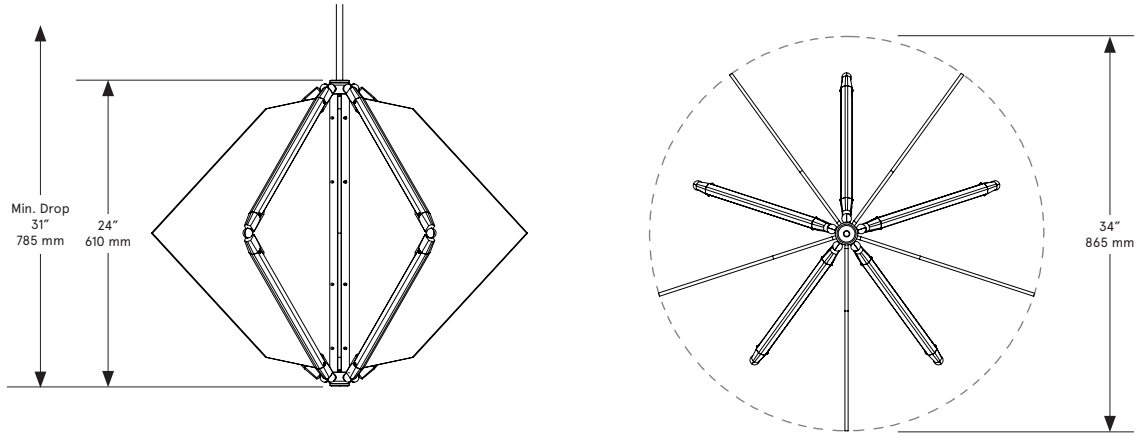

BEC BRITAIN

Echo 1

Lead Time

14 - 16 weeks

Dimensions

34 inch diam. x 24 inch H
865 mm diam. x 610 mm H

Weight

49 lb/22.2 kg

LED Illumination

24 VDC T5 LED tube
2700 Kelvin
90 CRI

Electrical

Wattage: 30 Watt
Lumens: 2400 Lumens
110 - 240 VAC
277 VAC upon request

Installation - Standard

Locally mounted driver
120V Dimming: C·L (Lutron) switching
240V Dimming: 0-10V wireless (Lutron Pico)
Canopy: 8 x 1.6255 inch (203 x 41 mm) round
in matching metal finish

Installation - Alternate

Remotely mounted driver
120V Dimming: C·L (Lutron) switching
240V Dimming: 0-10V hardwired
Canopy: 5 x 0.25 inch (127 x 6 mm) round
in matching metal finish

Please inquire for detailed electrical specs

Suspension

1/8 IP all-thread stem clad in brass tubing
with matching metal finish up to 35 inch
length included with fixture.
Length up to 95 inches available for
additional cost.

Materials

Finished Brass
Glass / Mirror