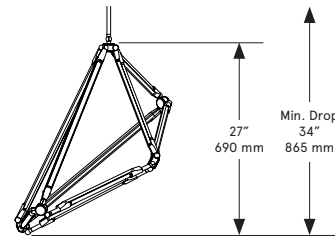

BE C BRITAIN

FRONT

SIDE

PLAN

SHY 18

Lead Time

14 - 16 weeks

Dimensions

29 inch x 20 inch x 27 inch H
740 mm x 510 mm x 690 mm H

Weight

14 lb/6.4 kg

LED Illumination

24 VDC T5 LED tube
2700 Kelvin
90 CRI

Electrical

Wattage: 36 Watt
Lumens: 2880 Lumens
110 - 240 VAC
277 VAC upon request

Installation - Standard

Locally mounted driver
120V Dimming: C-L (Lutron) switching
240V Dimming: 0-10V wireless (Lutron Pico)
Canopy: 8 x 1.625 inch (203 x 41 mm) round
in matching metal finish

Installation - Alternate

Suspension

1/8 IP all-thread stem clad in brass tubing
with matching metal finish up to 35 inch
length included with fixture.
Length up to 95 inches available for
additional cost.

ETL listed to UL, CE, and CSA standards
Suitable for damp locations