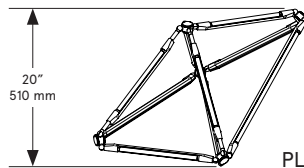

BE C BRITAIN

FRONT

SIDE

PLAN

SHY 18

Lead Time

14 - 16 weeks

Dimensions

29 inch x 20 inch x 27 inch H
740 mm x 510 mm x 690 mm H

Weight

14 lb/6.4 kg

LED Illumination

24 VDC T5 LED tube
2700 Kelvin
90 CRI

Electrical

Wattage: 36 Watt
Lumens: 2880 Lumens
110 - 240 VAC
277 VAC upon request

Installation - Standard

Locally mounted driver
120V Dimming: C-L (Lutron) switching
240V Dimming: 0-10V wireless (Lutron Pico)
Canopy: 8 x 1.625 inch (203 x 41 mm) round
in matching metal finish

Installation - Alternate