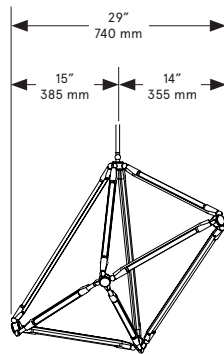

BE C BRITAIN

FRONT

SIDE

PLAN

SHY 18

Lead Time

14 - 16 weeks

Dimensions

29 inch x 20 inch x 27 inch H
740 mm x 510 mm x 690 mm H

Weight

14 lb/6.4 kg

LED Illumination

24 VDC T5 LED tube
2700 Kelvin
90 CRI

Electrical

Wattage: 36 Watt
Lumens: 2880 Lumens
110 - 240 VAC
277 VAC upon request

Installation - Standard

Locally mounted driver
120V Dimming: C-L (Lutron) switching
240V Dimming: 0-10V wireless (Lutron Pico)
Canopy: 8 x 1.625 inch (203 x 41 mm) round
in matching metal finish

Installation - Alternate

Suspension

1/8 IP all-thread stem clad in brass tubing
with matching metal finish up to 35 inch
length included with fixture.
Length up to 95 inches available for
additional cost.

ETL listed to UL, CE, and CSA standards
Suitable for damp locations