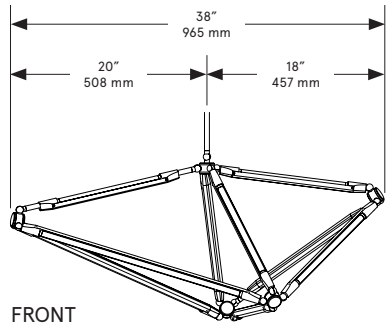

BEC BRITAIN

SHY 17

Lead Time

14 - 16 weeks

Dimensions

38 inch x 18 inch x 17 inch H
965 mm x 460 mm x 435 mm H

Weight

13 lb/5.9 kg

LED Illumination

24 VDC T5 LED tube
2700 Kelvin
90 CRI

Electrical

Wattage: 33 Watt
Lumens: 2640 Lumens
110 - 240 VAC
277 VAC upon request

Installation - Standard

Locally mounted driver
120V Dimming: C-L (Lutron) switching
240V Dimming: 0-10V wireless (Lutron Pico)
Canopy: 8 x 1.625 inch (203 x 41 mm) round
in matching metal finish

Installation - Alternate

Remotely mounted driver
120V Dimming: C-L (Lutron) switching
240V Dimming: 0-10V hardwired
Canopy: 5 x 0.25 inch (127 x 6 mm) round
in matching metal finish

Please inquire for detailed electrical specs

Suspension

1/8 IP all-thread stem clad in brass tubing
with matching metal finish up to 35 inch
length included with fixture.
Length up to 95 inches available for
additional cost.

ETL listed to UL, CE, and CSA standards
Suitable for damp locations