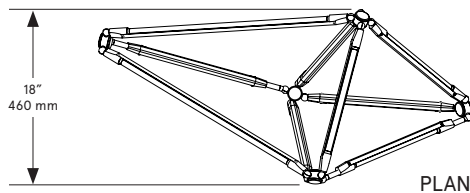

BEC BRITAIN

SHY 17

Lead Time

14 - 16 weeks

Dimensions

38 inch x 18 inch x 17 inch H
965 mm x 460 mm x 435 mm H

Weight

13 lb/5.9 kg

LED Illumination

24 VDC T5 LED tube
2700 Kelvin
90 CRI

Electrical

Wattage: 33 Watt
Lumens: 2640 Lumens
110 - 240 VAC
277 VAC upon request

Installation - Standard

Locally mounted driver
120V Dimming: C-L (Lutron) switching
240V Dimming: 0-10V wireless (Lutron Pico)
Canopy: 8 x 1.625 inch (203 x 41 mm) round
in matching metal finish

Suspension

1/8 IP all-thread stem clad in brass tubing
with matching metal finish up to 35 inch
length included with fixture.
Length up to 95 inches available for
additional cost.

ETL listed to UL, CE, and CSA standards
Suitable for damp locations