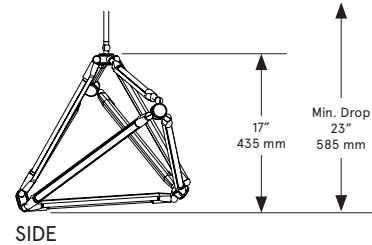

BEC BRITAIN

SHY 17

Lead Time

14 - 16 weeks

Dimensions

38 inch x 18 inch x 17 inch H
965 mm x 460 mm x 435 mm H

Weight

13 lb/5.9 kg

LED Illumination

24 VDC T5 LED tube
2700 Kelvin
90 CRI

Electrical

Wattage: 33 Watt
Lumens: 2640 Lumens
110 - 240 VAC
277 VAC upon request

Installation - Standard

Locally mounted driver
120V Dimming: C-L (Lutron) switching
240V Dimming: 0-10V wireless (Lutron Pico)
Canopy: 8 x 1.625 inch (203 x 41 mm) round
in matching metal finish

Suspension

1/8 IP all-thread stem clad in brass tubing
with matching metal finish up to 35 inch
length included with fixture.
Length up to 95 inches available for
additional cost.

ETL listed to UL, CE, and CSA standards
Suitable for damp locations