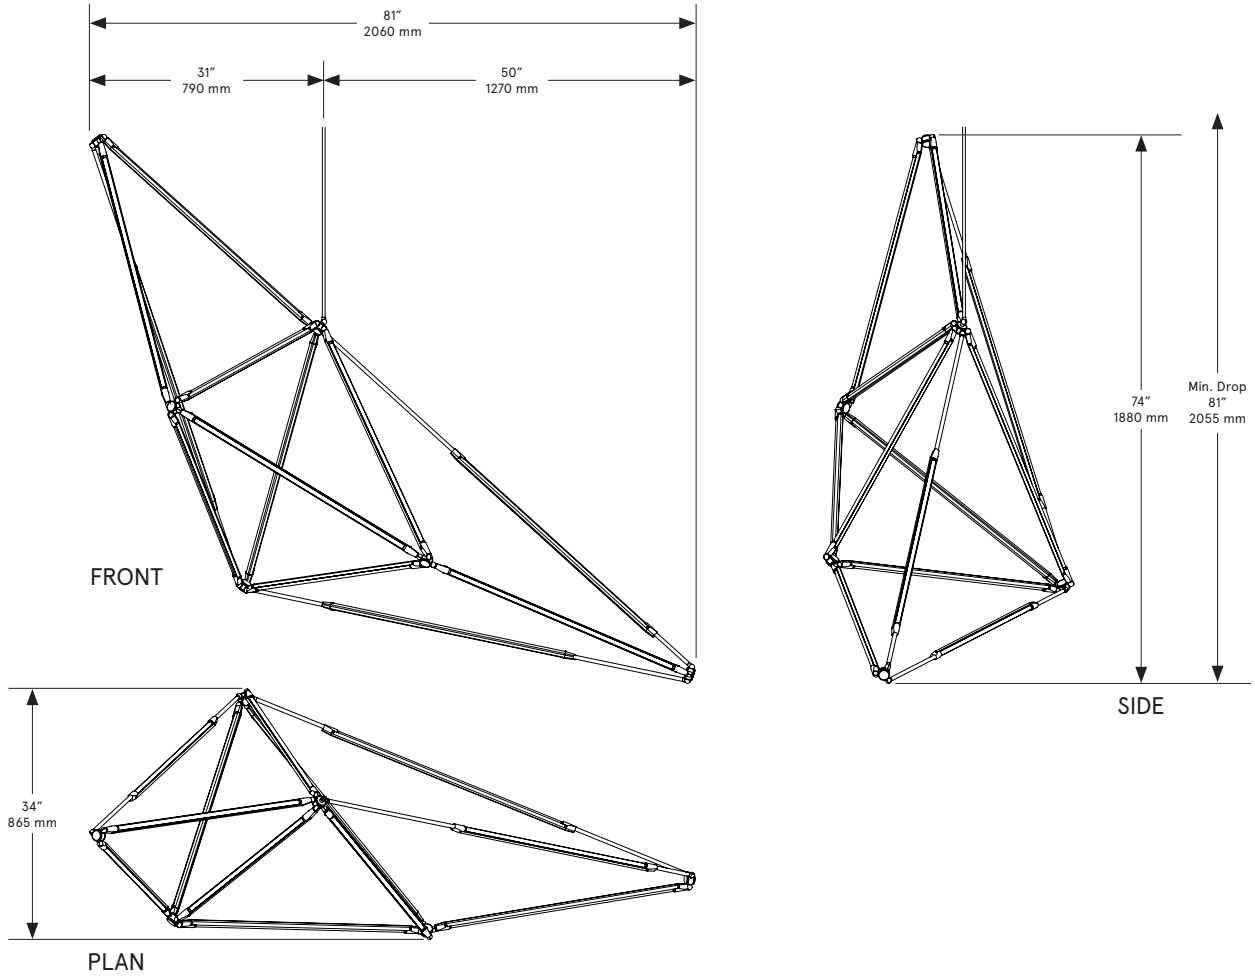

BEC BRITAIN

SHY 15

Lead Time

14 - 16 weeks

Dimensions

81 inch x 34 inch x 74 inch H
2060 mm x 865 mm x 1880 mm H

Weight

29 lb/13.2 kg

LED Illumination

24 VDC T5 LED tube
2700 Kelvin
90 CRI

Electrical

Wattage: 105 Watt
Lumens: 8400 Lumens
110 - 240 VAC
277 VAC upon request

Installation - Standard

Locally mounted driver
Dimming: 0-10V wireless (Lutron Pico)
Canopy: 12.25 x 1.75 inch (311 x 44 mm) round
in matching metal finish

Installation - Alternate

Remotely mounted driver
Dimming: 0-10V hardwired
Canopy: 5 x 0.25 inch (127 x 6 mm) round
in matching metal finish

Please inquire for detailed electrical specs

Suspension

1/8 IP all-thread stem clad in brass tubing
with matching metal finish up to 35 inch
length included with fixture.
Length up to 95 inches available for
additional cost.