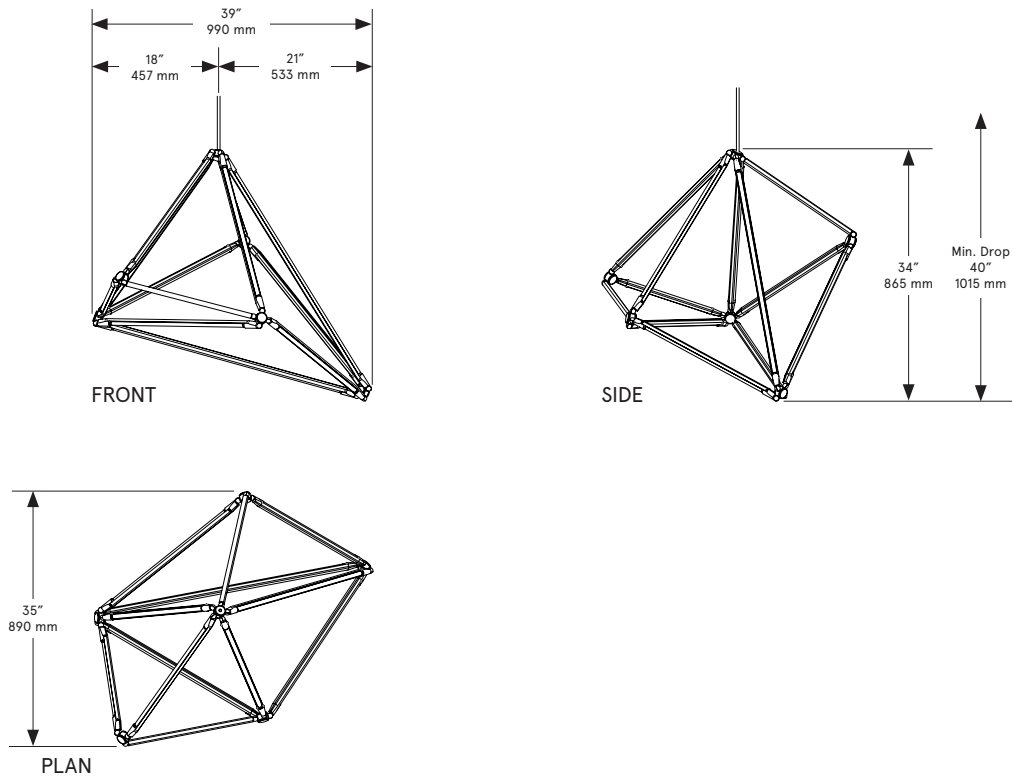

BE C BRITAIN

SHY 02

Lead Time

14 - 16 weeks

Dimensions

39 inch x 35 inch x 34 inch H
990 mm x 890 mm x 865 mm H

Weight

20 lb/10 kg

LED Illumination

24 VDC T5 LED tube
2700 Kelvin
90 CRI

Electrical

Wattage: 63 Watt
Lumens: 4560 Lumens
110 - 240 VAC
277 VAC upon request

Installation - Standard

Locally mounted driver
Dimming: 0-10V wireless (Lutron Pico)
Canopy: 9.25 x 1.625 inch (235 x 41 mm) round
in matching metal finish

Installation - Alternate

Remotely mounted driver
Dimming: 0-10V hardwired
Canopy: 5 x 0.25 inch (127 x 6 mm) round
in matching metal finish

Please inquire for detailed electrical specs

Suspension

1/8 IP all-thread stem clad in brass tubing
with matching metal finish up to 35 inch
length included with fixture.
Length up to 95 inches available for
additional cost.

ETL listed to UL, CE, and CSA standards
Suitable for damp locations

Materials

Finished Brass

Standard Finishes

Brushed Brass
Oil-Rubbed Bronze
Satin Nickel
Nickel Brass Contrast

Special Order Finishes

Polished Brass
Medium Antique Brass
Polished Nickel
Dark Pewter
Polished Black Nickel
Polished Copper