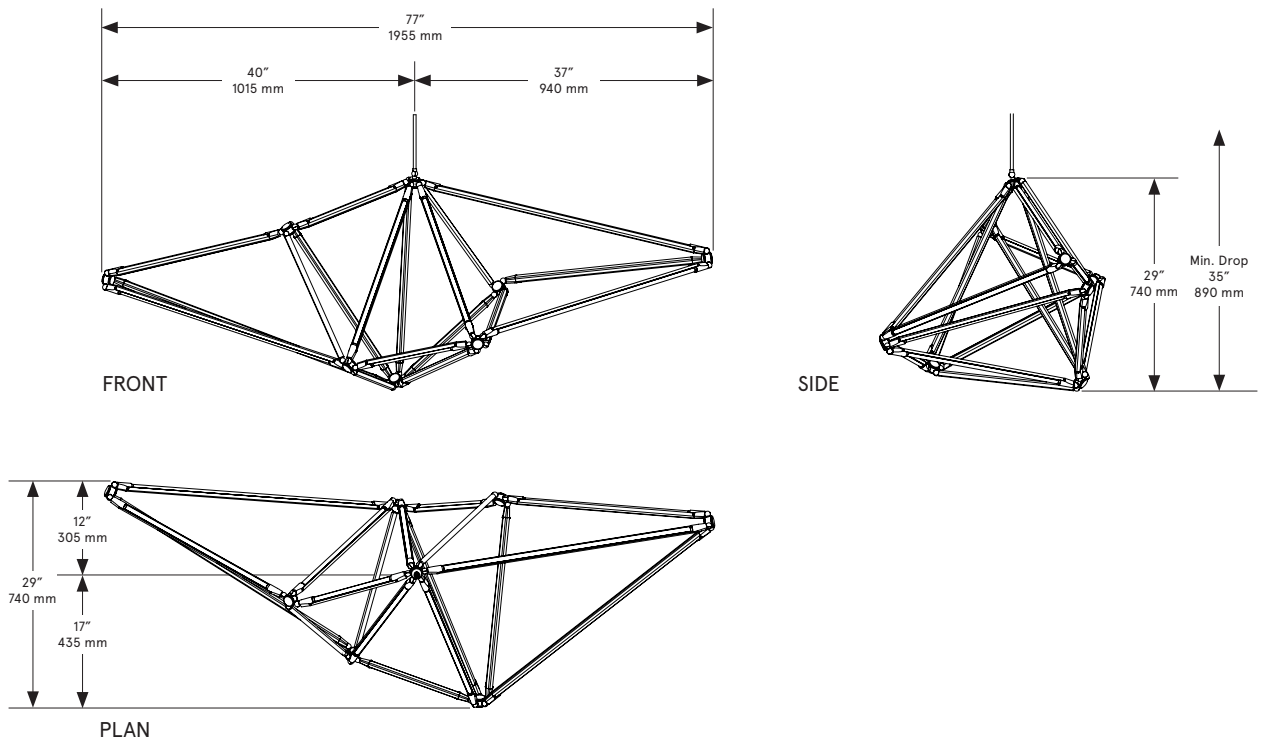

BEC BRITAIN

SHY 01

Lead Time

14 - 16 weeks

Dimensions

77 inch x 29 inch x 29 inch H
1955 mm x 740 mm x 740 mm H

Weight

31 lb/14.1 kg

LED Illumination

24 VDC T5 LED tube
2700 Kelvin
90 CRI

Electrical

Wattage: 93 Watt
Lumens: 7440 Lumens
110 - 240 VAC
277 VAC upon request

Installation - Standard

Locally mounted driver
Dimming: 0-10V wireless (Lutron Pico)
Canopy: 10.25 x 1.625 inch (260 x 41 mm) round
in matching metal finish

Installation - Alternate

Remotely mounted driver
Dimming: 0-10V hardwired
Canopy: 5 x 0.25 inch (127 x 6 mm) round
in matching metal finish

Please inquire for detailed electrical specs

Suspension

1/8 IP all-thread stem clad in brass tubing
with matching metal finish up to 35 inch
length included with fixture.
Length up to 95 inches available for
additional cost.