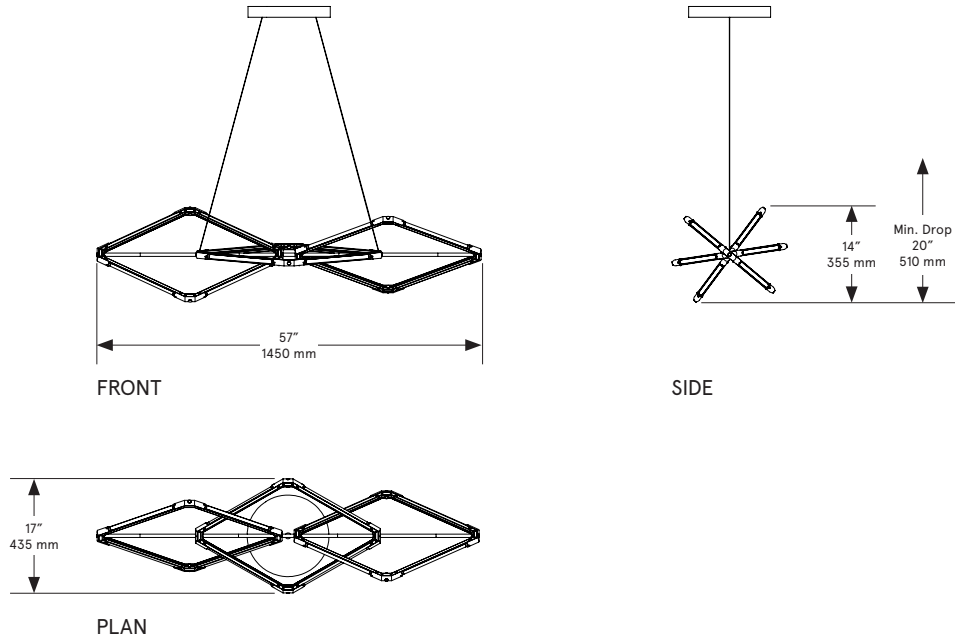

BE CB RIT TAIN

Zelda Links Small

Lead Time

14 - 16 weeks

Dimensions

57 inch x 17 inch x 14 inch H
1450 mm x 435 mm 355 mm H

Weight

21 lb/9.5 kg

LED Illumination

24 VDC T5 LED tube
2700 Kelvin
CRI 90

Electrical - Total

Wattage: 36 Watt
Lumens: 2880 Lumens
110 - 240 VAC
277 VAC on request

Installation

Locally mounted driver
120V Dimming: C-L (Lutron) switching
240V Dimming: 0-10V wireless (Lutron Pico)
Canopy: 12.25 x 1.75 inch (311 x 44 mm) round
in matching metal finish

14 - 16 weeks

Dimensions

93 inch x 27 inch x 22 inch H
2360 mm x 685 mm 560 mm H

Weight

25 lb/11.3 kg

LED Illumination

24 VDC T5 LED tube
2700 Kelvin
CRI 90

Electrical - Total

Lead Time

14 - 16 weeks

Dimensions

133in x 39in x 33in H
3380 mm x 990 mm 890 mm H

Weight

30 lb/13.6 kg

LED Illumination

24 VDC T5 LED tube
2700 Kelvin
CRI 90