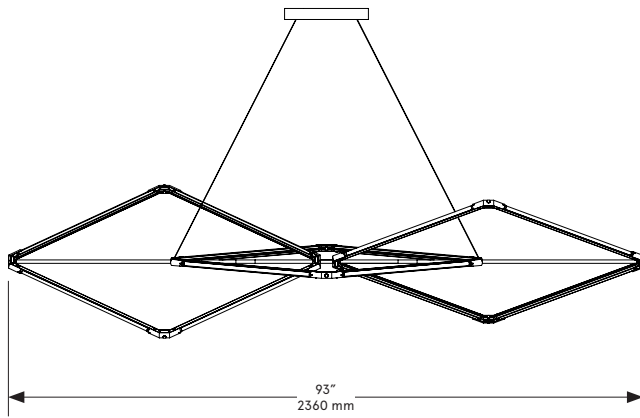

BE C BRITAIN

FRONT