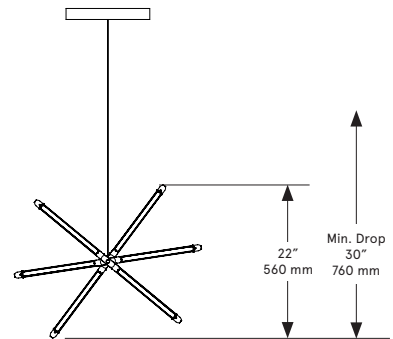

BE C BRITAIN

SIDE

Zelda Links Medium

Lead Time

14 - 16 weeks

Dimensions

93 inch x 27 inch x 22 inch H
2360 mm x 685 mm 560 mm H

Weight

25 lb/11.3 kg

LED Illumination

24 VDC T5 LED tube
2700 Kelvin
CRI 90

Electrical - Total

Wattage: 72 Watt
Lumens: 5760 Lumens
110 - 240 VAC
277 VAC on request

Installation

Locally mounted driver
Dimming: 0-10V wireless (Lutron Pico)
Canopy: 12.25 x 1.75 inch (311 x 44 mm) round
in matching metal finish

Suspension

Aircraft cable with adjustable fasteners in
the canopy. Variable suspension height.

Wiring

24V low voltage power through the aircraft
cables.

Materials

Finished Brass

Standard Finishes

Brushed Brass
Oil-Rubbed Bronze
Satin Nickel
Nickel Brass Contrast

Special Order Finishes

Polished Brass
Medium Antique Brass
Polished Nickel
Dark Pewter
Polished Black Nickel
Polished Copper