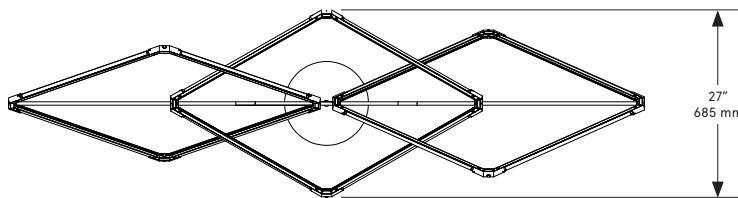

PLAN

Zelda Links Medium

Lead Time

14 - 16 weeks

Dimensions

93 inch x 27 inch x 22 inch H
2360 mm x 685 mm 560 mm H

Weight

25 lb/11.3 kg

LED Illumination

24 VDC T5 LED tube
2700 Kelvin
CRI 90

Electrical - Total

Wattage: 72 Watt
Lumens: 5760 Lumens
110 - 240 VAC
277 VAC on request

Installation

Locally mounted driver
Dimming: 0-10V wireless (Lutron Pico)
Canopy: 12.25 x 1.75 inch (311 x 44 mm) round
in matching metal finish

Suspension

Aircraft cable with adjustable fasteners in
the canopy. Variable suspension height.

Wiring

24V low voltage power through the aircraft
cables.

Materials

Finished Brass

Standard Finishes

Brushed Brass
Oil-Rubbed Bronze
Satin Nickel
Nickel Brass Contrast

Special Order Finishes

Polished Brass
Medium Antique Brass
Polished Nickel
Dark Pewter
Polished Black Nickel
Polished Copper