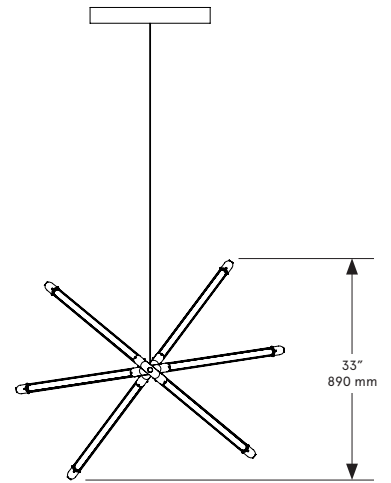

14 - 16 weeks

Dimensions

93 inch x 27 inch x 22 inch H
2360 mm x 685 mm 560 mm H

Weight

25 lb/11.3 kg

LED Illumination

24 VDC T5 LED tube
2700 Kelvin
CRI 90

Electrical - Total

Suspension

Aircraft cable with adjustable fasteners in
the canopy. Variable suspension height.

Wiring

24V low voltage power through the aircraft
cables.

Materials

Finished Brass

Standard Finishes

Brushed Brass
Oil-Rubbed Bronze
Satin Nickel
Nickel Brass Contrast

Special Order Finishes

Polished Brass
Medium Antique Brass
Polished Nickel
Dark Pewter
Polished Black Nickel
Polished Copper

BE C BRITAIN

FRONT

SIDE

Min. Drop: 41" / 1040 mm

PLAN

Zelda Links Large

Lead Time

14 - 16 weeks

Dimensions

133in x 39in x 33in H
3380 mm x 990 mm 890 mm H

Weight

30 lb/13.6 kg

LED Illumination

24 VDC T5 LED tube
2700 Kelvin
CRI 90