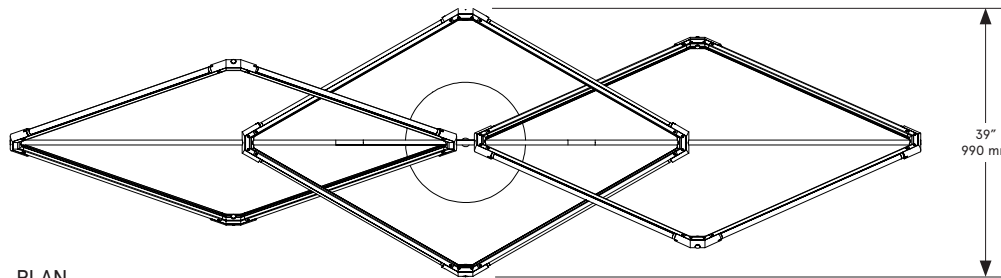

14 - 16 weeks

Dimensions

93 inch x 27 inch x 22 inch H
2360 mm x 685 mm 560 mm H

Weight

25 lb/11.3 kg

LED Illumination

24 VDC T5 LED tube
2700 Kelvin
CRI 90

Electrical - Total

Special Order Finishes

Polished Brass
Medium Antique Brass
Polished Nickel
Dark Pewter
Polished Black Nickel
Polished Copper

BE C BRITAIN

FRONT

SIDE

Min. Drop: 41" / 1040 mm

PLAN

Zelda Links Large

Lead Time

14 - 16 weeks

Dimensions

133in x 39in x 33in H
3380 mm x 990 mm 890 mm H

Weight

30 lb/13.6 kg

LED Illumination

24 VDC T5 LED tube
2700 Kelvin
CRI 90