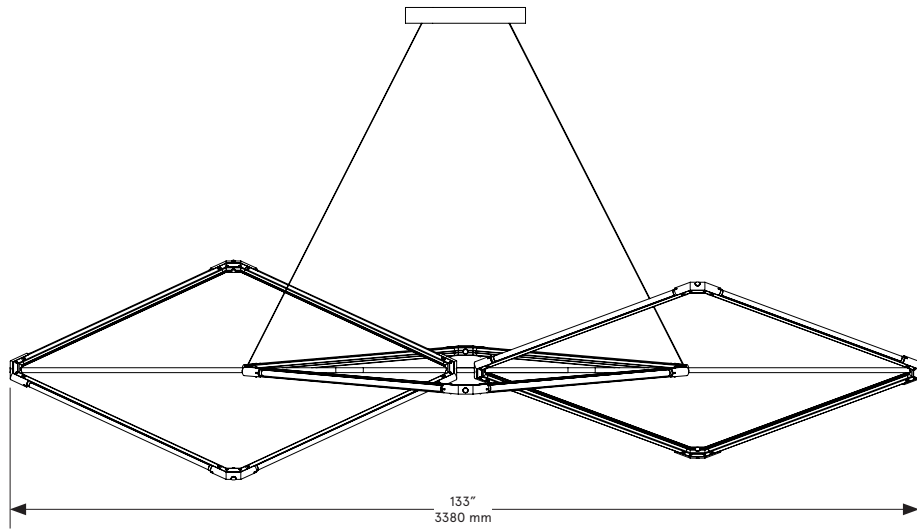

BE C BRITAIN

FRONT