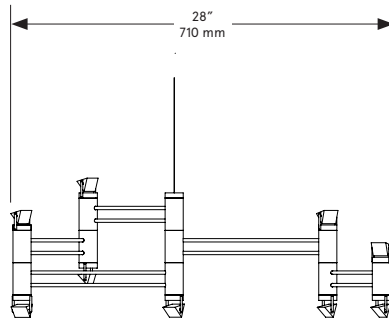

BE C BRITAIN

FRONT

SIDE

PLAN

Aries V.I (5.1)

Lead Time

14 - 16 weeks

Dimensions

28 inch x 13 inch x 10 inch H
710 mm x 330 mm x 255 mm H

Weight

4 lb/1.8 kg

LED Illumination

24 VDC LED PCB
0-10V dimming
2700 Kelvin

Electrical

Installation - Standard

Locally mounted driver
120V Dimming: C-L (Lutron) switching
240V Dimming: 0-10V wireless (Lutron Pico)
Canopy: 8 x 1.6255 inch (203 x 41 mm) round
in matching metal finish

Installation - Alternate

Remotely mounted driver
120V Dimming: C-L (Lutron) switching
240V Dimming: 0-10V hardwired
Canopy: 5 x 0.25 inch (127 x 6 mm) round
in matching metal finish

Please inquire for detailed electrical specs

Suspension / Wiring

One 24V low voltage power / suspension
cable to electrical connection.
Aircraft cable to ceiling-mounted adjustable
fasteners.
Variable suspension height.

Materials

Finished Aluminum
Clear Glass Prism