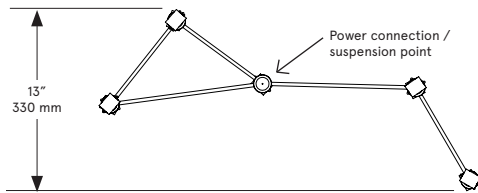

BE C BRITAIN

FRONT

SIDE

PLAN

Aries V.I (5.1)

Lead Time

14 - 16 weeks

Dimensions

28 inch x 13 inch x 10 inch H
710 mm x 330 mm x 255 mm H

Weight

4 lb/1.8 kg

LED Illumination

24 VDC LED PCB
0-10V dimming
2700 Kelvin

Electrical

Installation - Standard

Locally mounted driver
120V Dimming: C-L (Lutron) switching
240V Dimming: 0-10V wireless (Lutron Pico)
Canopy: 8 x 1.6255 inch (203 x 41 mm) round
in matching metal finish

Installation - Alternate

Remotely mounted driver
120V Dimming: C-L (Lutron) switching
240V Dimming: 0-10V hardwired
Canopy: 5 x 0.25 inch (127 x 6 mm) round
in matching metal finish

Please inquire for detailed electrical specs