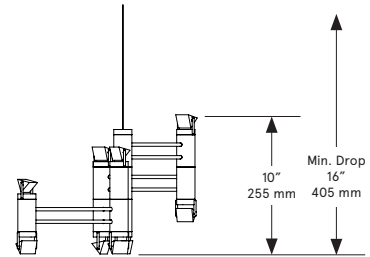

BE C BRITAIN

FRONT

SIDE

PLAN

Aries V.I (5.1)

Lead Time

14 - 16 weeks

Dimensions

28 inch x 13 inch x 10 inch H
710 mm x 330 mm x 255 mm H

Weight

4 lb/1.8 kg

LED Illumination

24 VDC LED PCB
0-10V dimming
2700 Kelvin

Electrical

Installation - Standard

Locally mounted driver
120V Dimming: C-L (Lutron) switching
240V Dimming: 0-10V wireless (Lutron Pico)
Canopy: 8 x 1.6255 inch (203 x 41 mm) round
in matching metal finish

Installation - Alternate

Remotely mounted driver
120V Dimming: C-L (Lutron) switching
240V Dimming: 0-10V hardwired
Canopy: 5 x 0.25 inch (127 x 6 mm) round
in matching metal finish

Please inquire for detailed electrical specs

Suspension / Wiring

One 24V low voltage power / suspension
cable to electrical connection.
Aircraft cable to ceiling-mounted adjustable
fasteners.
Variable suspension height.

Materials

Finished Aluminum
Clear Glass Prism