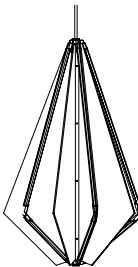

Canopy for Remote mounting of the transformer is available on request.

Metal stems up to 95" are available for additional cost.

**ECHO Short**  
34 diam. x 12 inch H  
865 x 305 mm  
\$16,400

**ECHO 2**  
54 diam. x 24 inch H  
1370 x 610 mm  
\$26,200

**ECHO 3**  
28 diam. x 47 inch H  
710 x 1195 mm  
\$29,200

**ECHO 4**  
31 diam. x 47 inch H  
790 x 1195 mm  
\$29,200

---

Standard Metal Finishes: Brushed Brass, Satin Nickel, Oil-rubbed Bronze, Nickel-Brass Contrast.