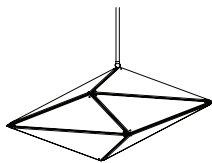

30" HORIZONTAL

30 x 14 x 16 inch H  
760 x 355 x 405 mm

Transparent Mirror: \$14,700  
Tessellated Mirror: \$17,640

30" VERTICAL

16 x 14 x 30 inch H  
405 x 355 x 760 mm

Transparent Mirror: \$14,700  
Tessellated Mirror: \$17,640