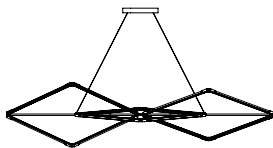

ZELDA LINKS

Small:	57 x 17 x 14 inch H 1450 x 435 x 355 mm	$19,800	A trio of 1 foot bulb Diamonds suspended horizontally
Med.:	93 x 27 x 22 inch H 2360 x 685 x 560 mm	$21,500	A trio of 2 foot bulb Diamonds suspended horizontally
Large:	133 x 39 x 33 inch H 3380 x 990 x 890 mm	$23,000	A trio of 3 foot bulb Diamonds suspended horizontally

All Zelda Links fixtures include a mounting canopy in a matching metal finish which houses the low voltage transformer / dimming module. The LED bulbs are powered by way of the suspension cables.

Remote transformer installation is available, with power supplied by through cord-sleeved leads. Refer to wiring diagram for specifics.

Standard Metal Finishes: Brushed Brass, Satin Nickel, Oil-rubbed Bronze, Nickel-Brass Contrast.

Special Order Metal Finishes: Polished Nickel, Polished Brass, Medium Antique Brass, Dark Pewter, Polished Black Nickel, Polished Copper are available for a 10% premium.

Glass Diffusers for the LED bulbs are available in White Sandblast Glass or Two-way Mirror:

1 or 2 foot diffuser: additional $665 per bulb

3 foot diffuser: additional $725 per bulb