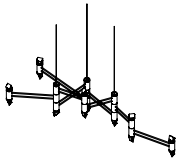

ARIES VIII.I
49 x 22 x 15 inch H
1245 x 560 x 380 mm
$15,500