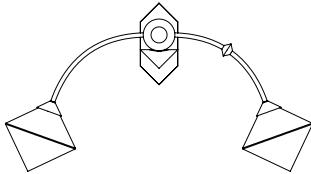

BE CB BRITAIN

2019 Price List

THEMIS

Originally inspired by Victorian balancing toys, Themis combines hand-blown double cone glass diffusers with an elegant marble and brass bracket to provide a soft glow. The forms are derived from triangular forms manipulated through rotation, mirroring, and extension.

THEMIS PENDANT 6.5 diam. x 6.5 inch H / 165 diam. x 165 mm
With Counterweight (as shown) $2,200
Without Counterweight $1,920

Ceiling mounted fixture includes a metal suspension stem up to 35" and canopy in matching metal finish in matching metal finish with line voltage connection.
Metal stems up to 95" are available for additional cost.

THEMIS SURFACE 6.5 diam. x 6.2 inch H $1,540
165 diam. x 160 mm

Includes hardware to mount ceiling or wall fixture directly to electrical junction box with line voltage connection.

THEMIS 6 SCONCE 6.5 x 8.5 H x 7.25 inch projection $2,640
165 x 215 x 185 mm

THEMIS 27 SCONCE 27 x 16 H x 8.5 inch projection $5,560
685 x 405 x 215 mm

THEMIS 68 SCONCE 68 x 18.5 H x 8.5 inch projection $6,500
1725 x 470 x 215 mm

Includes hardware to mount sconce fixtures directly to electrical junction box with line voltage connection.

All THEMIS fixtures are ETL certified to UL, CE, and CSA standards.

Standard Metal Finishes: Brushed Brass, Satin Nickel, Oil-rubbed Bronze, Nickel-Brass Contrast.

Standard Globe Colors: White, Ivory, Soft Pink, Grey. Other colors upon request.

Pivot Stone Finish: White Marble, Absolute Black Granite

Special Order Metal Finishes: Polished Nickel, Polished Brass, Medium Antique Brass, Dark Pewter, Polished Black Nickel, Polished Copper are available for a 10% premium.