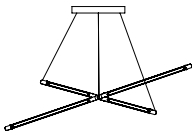

ZELDA ORBITAL PLANES

Med.:	28 x 42 x 16 inch H 710 x 1065 x 405 mm	$13,800	1 foot bulb Diamond suspended vertically with a 2 foot bulb Diamond suspended diagonally
Large:	39 x 61 x 23 inch H 990 x 1550 x 585 mm	$14,200	2 foot bulb Diamond suspended vertically with a 3 foot bulb Diamond suspended diagonally

Zelda Orbital Planes fixtures include a mounting canopy in a matching metal finish which houses the low voltage transformer / dimming module. The LED bulbs are powered by way of the suspension cables.