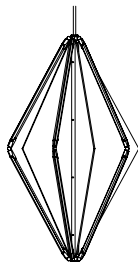

Canopy for Remote mounting of the transformer is available on request.

Metal stems up to 95" are available for additional cost.

**ECHO Short**  
34 diam. x 12 inch H  
865 x 305 mm  
\$16,400

**ECHO 2**  
54 diam. x 24 inch H  
1370 x 610 mm  
\$26,200

**ECHO 3**  
28 diam. x 47 inch H  
710 x 1195 mm  
\$29,200

**ECHO 4**  
31 diam. x 47 inch H  
790 x 1195 mm  
\$29,200

---

Standard Metal Finishes: Brushed Brass, Satin Nickel, Oil-rubbed Bronze, Nickel-Brass Contrast.