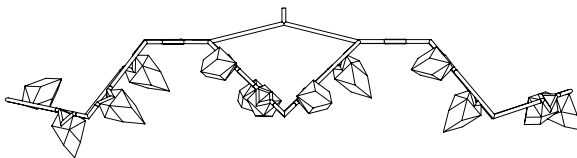

BEC BRITAIN

2019 Price List

Seed

Designed by Bec Brittain for Roll and Hill

Inspired by seed crystals - the small, nascent granules from which larger crystals are born - Seed's mitered tubing and geometric structure posits juxtaposition between the strict orderliness of the crystallography and the seemingly arbitrary nature of where these substances form. The light's purposeful irregularity is reflected in intentional breaks in the tubing and asymmetrical details in the glass crystals themselves.

SEED 3
96.5 x 31 x 24 inch H
2450 x 790 x 610 mm
$34,130