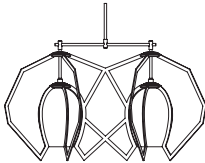

TWIN VISE 42 x 27 x 25.5 inch H / 1065 x 685 x 650 mm

Single Color Glass Globe $26,800

Double Fade Glass Globe $28,800

Fixture includes a metal mounting stem up to 35" and canopy in matching metal finish which houses a low voltage transformer for Local installation.

Canopy for Remote installation of the transformer available on request.

Metal stems up to 95" are available for additional cost.

All Vise fixtures are ETL certified to UL, CE, and CSA standards.

Standard Metal Finishes: Brushed Brass, Satin Nickel, Oil-rubbed Bronze, Nickel-Brass Contrast.

Single Glass colors: Ivory, Soft Pink, Grey, Dark Grey. Other colors upon request.

Double Fade Glass colors: Miami (Pink to Aqua), Lanikai (Apricot to Green), Tesnus (Apricot to Blue), Big Sur (Grey Green to Gold)

Special Order Metal Finishes: Polished Nickel, Polished Brass, Medium Antique Brass, Dark Pewter, Polished Black Nickel, Polished Copper are available for a 10% premium.