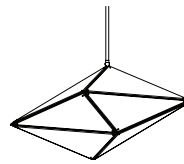

24" HORIZONTAL

24 x 11 x 13 inch H  
610 x 280 x 330 mm

Transparent Mirror: \$13,650  
Tessellated Mirror: \$16,380

24" VERTICAL

13 x 11 x 24 inch H  
330 x 280 x 610 mm

Transparent Mirror: \$13,650  
Tessellated Mirror: \$16,380