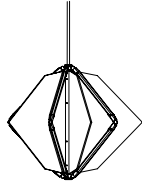

BE CB RITAIN

2019 Price List

Echo

Echo uses fins of mirror radiating from a central axis to reflect beams of light. LED tubes are turned inward to bounce off the glass; the light becomes both softened and multiplied. Also available with fins of glass which diffuse the light and glow softly.

ECHO 1
34 diam. x 24 inch H
865 x 610 mm
$19,200

Fixtures include a metal mounting stem up to 35" and canopy in matching metal finish which houses a low voltage transformer / dimming module for Local installation.

Canopy for Remote mounting of the transformer is available on request.

Metal stems up to 95" are available for additional cost.