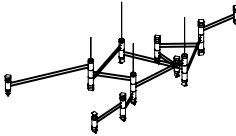

ARIES XI.II
73 x 25 x 19 inch H
1855 x 635 x 485 mm
$22,400