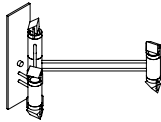

ARIES SCONCE III.I
15 x 11 x 11 inch H
380 x 280 x 280 mm
$5,450

Sconce Projection: 11"

Sconces include a backplate and low voltage transformer with dimming module for Remote installation.

Backplate and mounting box for Local installation of the transformer is available for an additional $520 per backplate.

ARIES SCONCE I.I
3.25 x 3.3 x 11 inch H
83 x 84 x 280 mm
$2,640

Sconce Projection: 3.3"

ARIES PENDANT I.I
1.4 x 4.7 inch x var. height
33 x 120 mm
$1,875

Ceiling mounted fixture includes a metal mounting stem up to 35" and canopy in matching metal finish which houses a low voltage transformer for Local installation.

Canopy for Remote mounting of the transformer available on request. Refer to wiring diagrams for specifics.

Standard Metal Finishes: Brushed Brass, Satin Nickel, Polished Nickel, Oil-rubbed Bronze, Dark Pewter.

Standard Glass Colors: Clear Glass Prism.

Special Order Metal Finishes: on request.