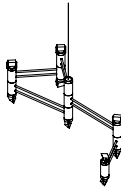

BE C BRITAIN

2019 Price List

ARIES

Aries creates a piece where the points of light are the focus, and the structure itself is as minimal as possible while flexible enough to create constellation-like forms with bright and sparkling lights refracted through the glass prisms.

ARIES V.I
28 x 13 x 10 inch H
710 x 330 x 255 mm
$9,800

Fixtures suspend from aircraft cable with a coaxial cable for power. Included are aircraft suspension hardware, a canopy in matching metal finish which houses a low voltage transformer / dimming module for Local installation.

Canopy for Remote mounting of the transformer available on request. Refer to wiring diagrams for specifics