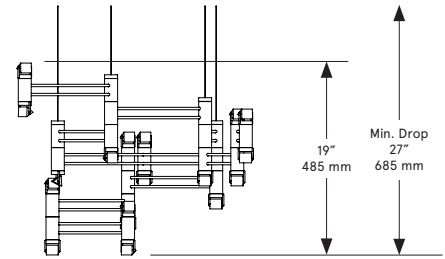

BE C BRITAIN

FRONT

SIDE

PLAN

Aries XI.II (11.2)

Lead Time

14 - 16 weeks

Dimensions

73 inch x 25 inch x 19 inch H
1855 mm x 635 mm x 485 mm H

Weight

9 lb/4.1 kg

LED Illumination

24 VDC LED PCB
0-10V dimming
2700 Kelvin

Electrical

Wattage: 22.4 Watt
Lumens: 2688 Lumens
110 - 240 VAC
277 VAC upon request

Installation - Standard

Locally mounted driver
120V Dimming: C-L (Lutron) switching
240V Dimming: 0-10V wireless (Lutron Pico)
Canopy: 8 x 1.6255 inch (203 x 41 mm) round
in matching metal finish

Installation - Alternate

Remotely mounted driver
120V Dimming: C-L (Lutron) switching
240V Dimming: 0-10V hardwired
Canopy: 5 x 0.25 inch (127 x 6 mm) round
in matching metal finish

Please inquire for detailed electrical specs