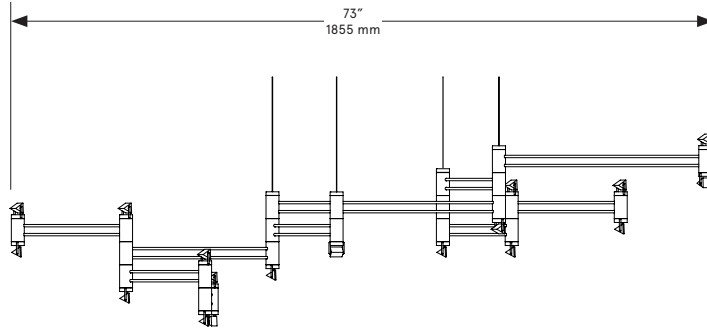

BE C BRITAIN

FRONT

SIDE

PLAN

Aries XI.II (11.2)

Lead Time

14 - 16 weeks

Dimensions

73 inch x 25 inch x 19 inch H
1855 mm x 635 mm x 485 mm H

Weight

9 lb/4.1 kg

LED Illumination

24 VDC LED PCB
0-10V dimming
2700 Kelvin

Electrical

Wattage: 22.4 Watt
Lumens: 2688 Lumens
110 - 240 VAC
277 VAC upon request

Installation - Standard

Locally mounted driver
120V Dimming: C-L (Lutron) switching
240V Dimming: 0-10V wireless (Lutron Pico)
Canopy: 8 x 1.6255 inch (203 x 41 mm) round
in matching metal finish

Installation - Alternate

Remotely mounted driver
120V Dimming: C-L (Lutron) switching
240V Dimming: 0-10V hardwired
Canopy: 5 x 0.25 inch (127 x 6 mm) round
in matching metal finish

Please inquire for detailed electrical specs