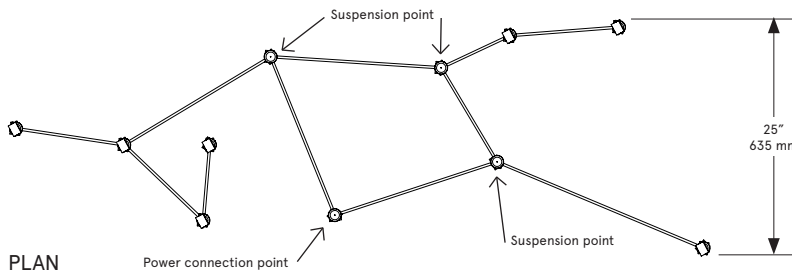

BE C BRITAIN

FRONT

SIDE

PLAN

Aries XI.II (11.2)

Lead Time

14 - 16 weeks

Dimensions

73 inch x 25 inch x 19 inch H
1855 mm x 635 mm x 485 mm H

Weight

9 lb/4.1 kg

LED Illumination

24 VDC LED PCB
0-10V dimming
2700 Kelvin

Electrical

Wattage: 22.4 Watt
Lumens: 2688 Lumens
110 - 240 VAC
277 VAC upon request

Installation - Standard

Locally mounted driver
120V Dimming: C-L (Lutron) switching
240V Dimming: 0-10V wireless (Lutron Pico)
Canopy: 8 x 1.6255 inch (203 x 41 mm) round
in matching metal finish

Installation - Alternate