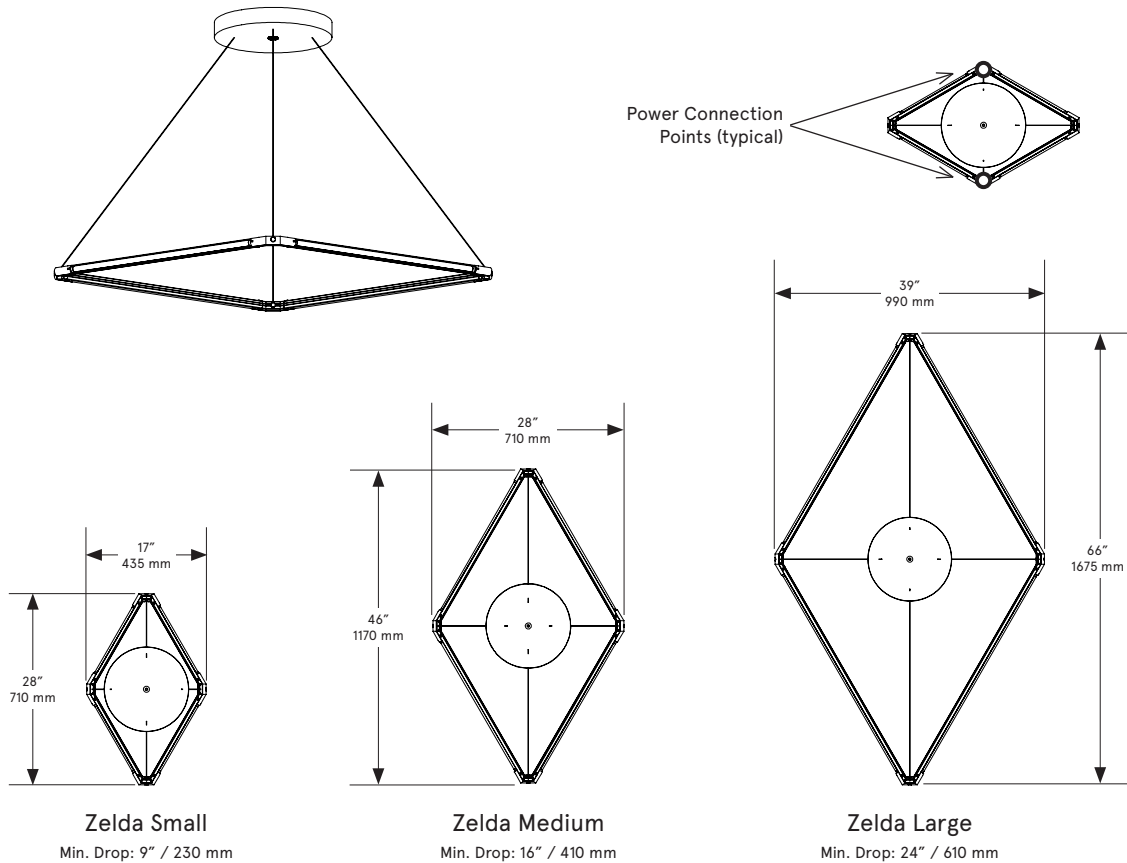

BE C BRITAIN

Zelda

Lead Time

14 - 16 weeks

Dimensions

As indicated in the drawings above. Height for all models is 1 inch / 26 mm.

Weight

s: 7 lb/3.2 kg
m: 8.5 lb/3.9 kg
l: 10.5 lb/4.8 kg

LED Illumination

24 VDC T5 LED tube
2700 Kelvin
CRI 90

Input Voltage

110 - 240 VAC
277 VAC upon request

Installation

Locally mounted driver
120V Dimming: C-L (Lutron) switching
240V Dimming: 0-10V wireless (Lutron Pico)
Canopy: 12.25 x 1.75 inch (311 x 44 mm) round
in matching metal finish

Suspension

Aircraft cable with adjustable fasteners in the canopy. Variable suspension height.

Wiring

24V low voltage power through the aircraft cables.

Electrical - Total

s: Wattage: 12 Watt
Lumens: 960 Lumens
m: Wattage: 24 Watt
Lumens: 1920 Lumens
l: Wattage: 36 Watt
Lumens: 2880 Lumens