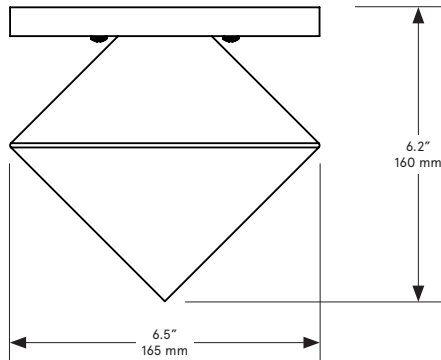

BE CB RIT TAIN

THEMIS Surface

Lead Time

14 - 16 weeks

Dimensions

6.5 inch diam. x 6.2 inch H
165 mm diam x 160 mm H

Weight

2 lb/0.9 kg