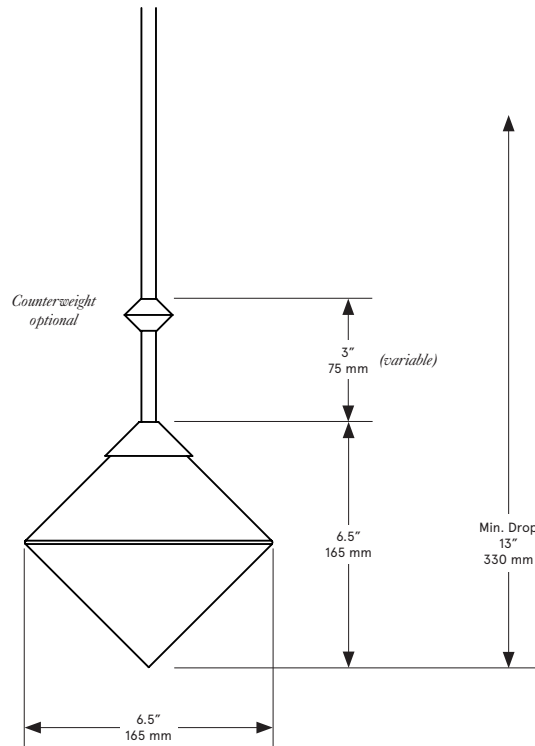

BE CB RIT TAIN

THEMIS Pendant

Lead Time

14 - 16 weeks

Dimensions

6.5 inch diam. x 6.5 inch H
165 mm diam x 165 mm H

Weight

4 lb/1.8 kg

LED Illumination

G9 LED bulb
ELV dimming
110-120 VAC
2.5 Watt
240 Lumens
2700 Kelvin
220-240
4 Watt
250 Lumens
3000 Kelvin

Suspension

1/8 IP brass stem with matching metal finish up to 35 inch length included with fixture.
Length up to 95 inches available for additional cost.

Canopy

5 x 0.25 inch (127 x 6 mm) round in matching metal finish

Wiring

Direct 120 / 240 VAC line voltage connection
Requires an Electronic Low-Voltage dimmer switch

Electrical - Total

110-120 VAC
Wattage: 2.5 Watt
Lumens: 240
220-240 VAC
Wattage: 4 Watt
Lumens: 250

Globe Colors

White, Ivory, Soft Pink, Grey.
Other colors upon request.

ETL listed to UL standards