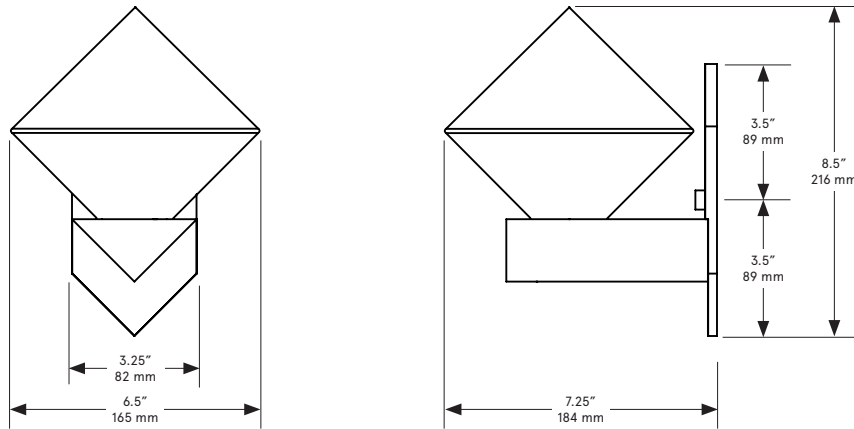

BE CB RIT TAIN

THEMIS Sconce 6

Lead Time

14 - 16 weeks

Dimensions

6.5in x 7.25in x 8.5in H
165 mm x 184 mm x 216 mm H

Weight

4 lb/1.8 kg