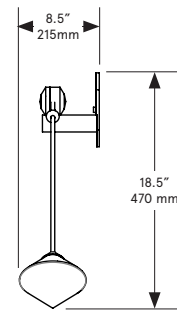

BE C BRITAIN

THEMIS Sconce 27

THEMIS Sconce 68

THEMIS Sconce 27 & 68

Lead Time

14 - 16 weeks

Dimensions

27: 27 inch x 8.5 inch x 16 inch H
685 mm x 215 mm x 405 mm H
68: 68 inch x 8.5 inch x 18.5 inch H
1725 mm x 215 mm x 470 mm H
Backplate: 3.25 x 7 inch / 82 x 178 mm

Weight

27: 7.5 lb/3.4 kg
68: 8 lb/3.6 kg

LED Illumination

G9 LED bulb
ELV dimming
110-120 VAC
2.5 Watt
240 Lumens
2700 Kelvin
220-240
4 Watt
250 Lumens
3000 Kelvin

Installation

Backplate mounts directly to standard US single gang box