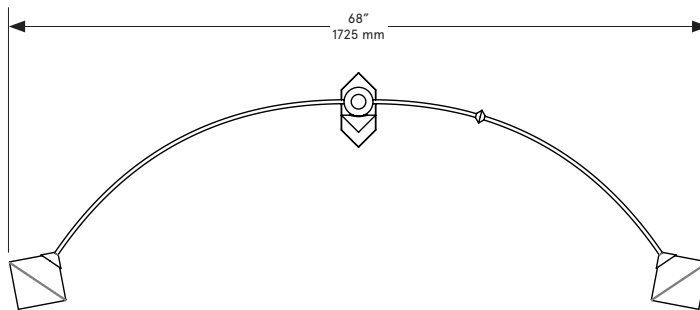

BE C BRITAIN

THEMIS Sconce 27

THEMIS Sconce 68

THEMIS Sconce 27 & 68

Lead Time

14 - 16 weeks

Dimensions

27: 27 inch x 8.5 inch x 16 inch H
685 mm x 215 mm x 405 mm H
68: 68 inch x 8.5 inch x 18.5 inch H
1725 mm x 215 mm x 470 mm H
Backplate: 3.25 x 7 inch / 82 x 178 mm

Weight

27: 7.5 lb/3.4 kg
68: 8 lb/3.6 kg

LED Illumination

G9 LED bulb
ELV dimming
110-120 VAC
2.5 Watt
240 Lumens
2700 Kelvin
220-240
4 Watt
250 Lumens
3000 Kelvin

Installation

Backplate mounts directly to standard US single gang box