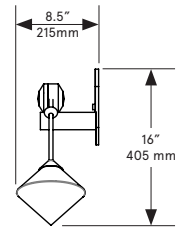

BE C BRITAIN

THEMIS Sconce 27

THEMIS Sconce 68

THEMIS Sconce 27 & 68

Lead Time

14 - 16 weeks

Dimensions

27: 27 inch x 8.5 inch x 16 inch H
685 mm x 215 mm x 405 mm H
68: 68 inch x 8.5 inch x 18.5 inch H
1725 mm x 215 mm x 470 mm H
Backplate: 3.25 x 7 inch / 82 x 178 mm

Weight

27: 7.5 lb/3.4 kg
68: 8 lb/3.6 kg

LED Illumination

G9 LED bulb
ELV dimming
110-120 VAC
2.5 Watt
240 Lumens
2700 Kelvin
220-240
4 Watt
250 Lumens
3000 Kelvin

Installation

Backplate mounts directly to standard US single gang box