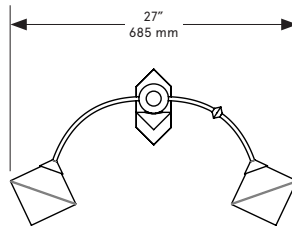

BE C BRITAIN

THEMIS Sconce 27

THEMIS Sconce 68

THEMIS Sconce 27 & 68

Lead Time

14 - 16 weeks

Dimensions

27: 27 inch x 8.5 inch x 16 inch H
685 mm x 215 mm x 405 mm H
68: 68 inch x 8.5 inch x 18.5 inch H
1725 mm x 215 mm x 470 mm H
Backplate: 3.25 x 7 inch / 82 x 178 mm

Weight

27: 7.5 lb/3.4 kg
68: 8 lb/3.6 kg

LED Illumination

G9 LED bulb
ELV dimming
110-120 VAC
2.5 Watt
240 Lumens
2700 Kelvin
220-240
4 Watt
250 Lumens
3000 Kelvin

Installation

Backplate mounts directly to standard US single gang box