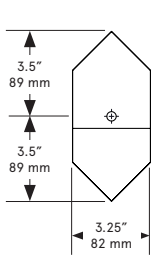

BE C BRITAIN

THEMIS Sconce 27

THEMIS Sconce 68

THEMIS Sconce 27 & 68

Lead Time

14 - 16 weeks

Dimensions

27: 27 inch x 8.5 inch x 16 inch H
685 mm x 215 mm x 405 mm H
68: 68 inch x 8.5 inch x 18.5 inch H
1725 mm x 215 mm x 470 mm H
Backplate: 3.25 x 7 inch / 82 x 178 mm

Weight

27: 7.5 lb/3.4 kg
68: 8 lb/3.6 kg

LED Illumination

G9 LED bulb
ELV dimming
110-120 VAC
2.5 Watt
240 Lumens
2700 Kelvin
220-240
4 Watt
250 Lumens
3000 Kelvin

Installation

Backplate mounts directly to standard US single gang box