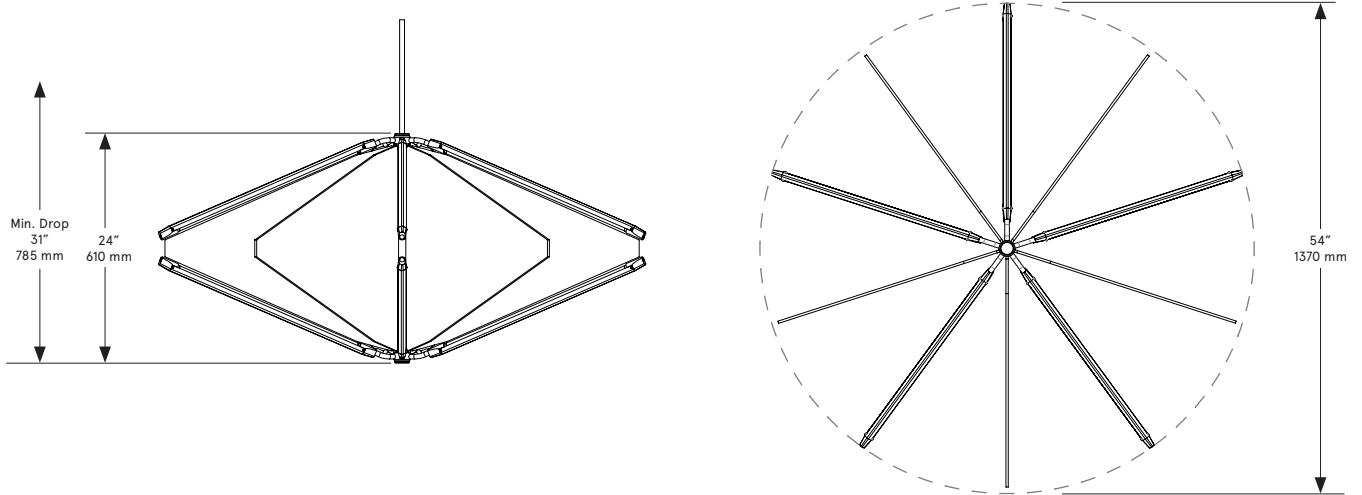

BE CB RIT TAIN

Echo 2

Lead Time

14 - 16 weeks

Dimensions

54 inch diam. x 24 inch H
1370 mm diam. x 610 mm H

Weight

65 lb/29.5 kg

LED Illumination

24 VDC T5 LED tube
CRI 90

Color Temperature

2700 Kelvin

Suspension

1/8 IP steel stem clad in brass tubing with matching metal finish up to 35 inch length included with fixture.

Length up to 95 inches available for additional cost.

Canopy

Local: 9.25 x 1.625 inch (235 x 41 mm) round in matching metal finish

Remote: 5 x 0.25 inch (127 x 6 mm) round in matching metal finish on request

Electrical - Total

Wattage: 60 Watt
Lumens: 6,000 Lumens