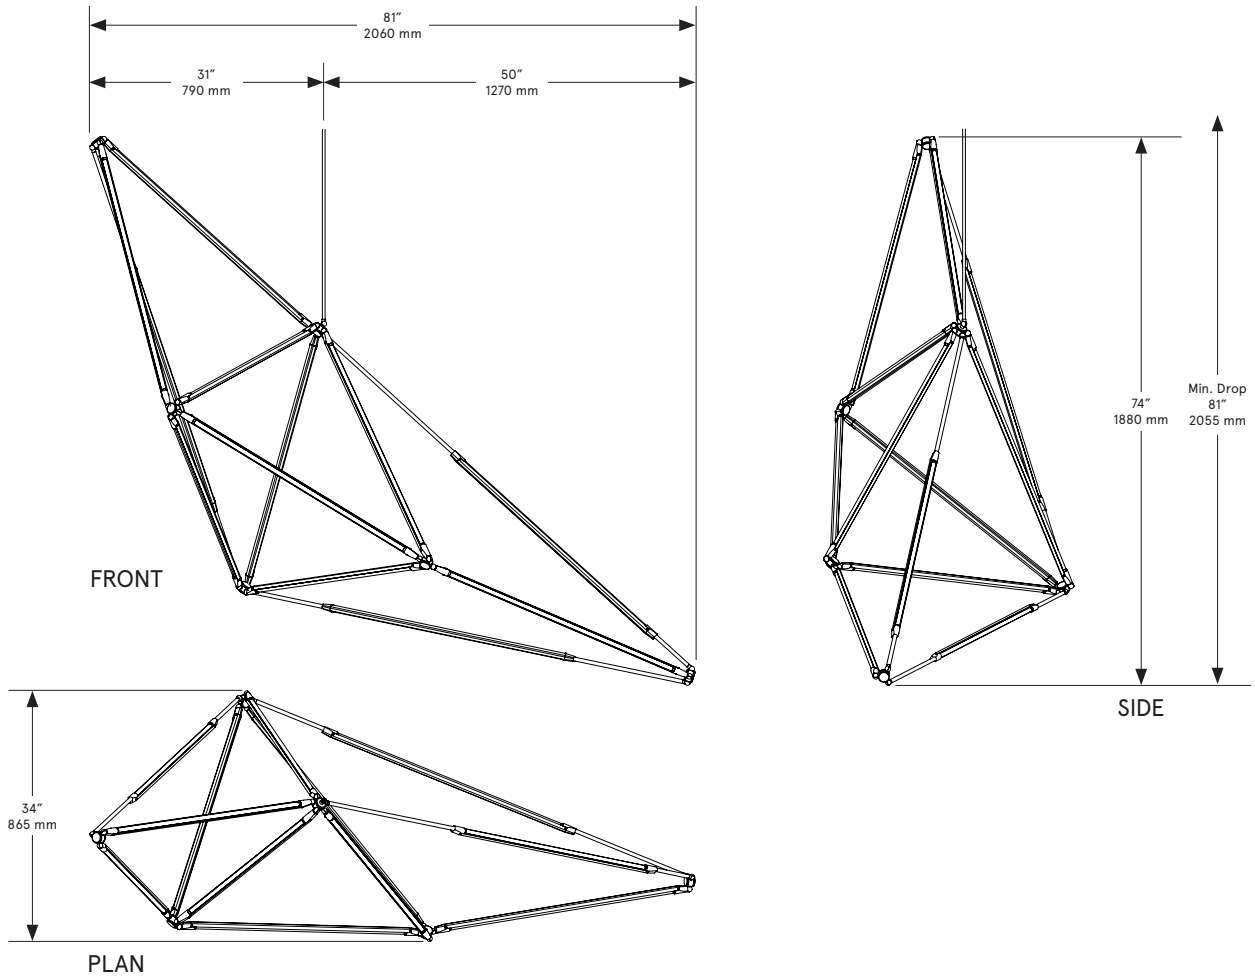

BEC BRITAIN

SHY 15

Lead Time

14 - 16 weeks

Dimensions

81 inch x 34 inch x 74 inch H
2060 mm x 865 mm x 1880 mm H

Weight

29 lb/13.2 kg

LED Illumination

24 VDC T5 LED tube
2700 Kelvin
90 CRI

Electrical

Wattage: 105 Watt
Lumens: 11600 Lumens
110 - 240 VAC
277 VAC upon request

Installation - Standard

Locally mounted driver
Dimming: 0-10V wireless
Canopy: 12.25 x 1.75 inch (311 x 44 mm) round
in matching metal finish

Installation - Alternate

Remotely mounted driver
Dimming: 0-10V hardwired
Canopy: 5 x 0.25 inch (127 x 6 mm) round
in matching metal finish

Please inquire for detailed electrical specs

Suspension

1/8 IP all-thread stem clad in brass tubing
with matching metal finish up to 35 inch
length included with fixture.
Length up to 95 inches available for
additional cost.

ETL listed to UL, CE, and CSA standards
Suitable for damp locations

Materials

Finished Brass

Standard Finishes

Brushed Brass
Oil-Rubbed Bronze
Satin Nickel
Nickel Brass Contrast

Special Order Finishes

Polished Brass
Medium Antique Brass
Polished Nickel
Dark Pewter
Polished Black Nickel
Polished Copper