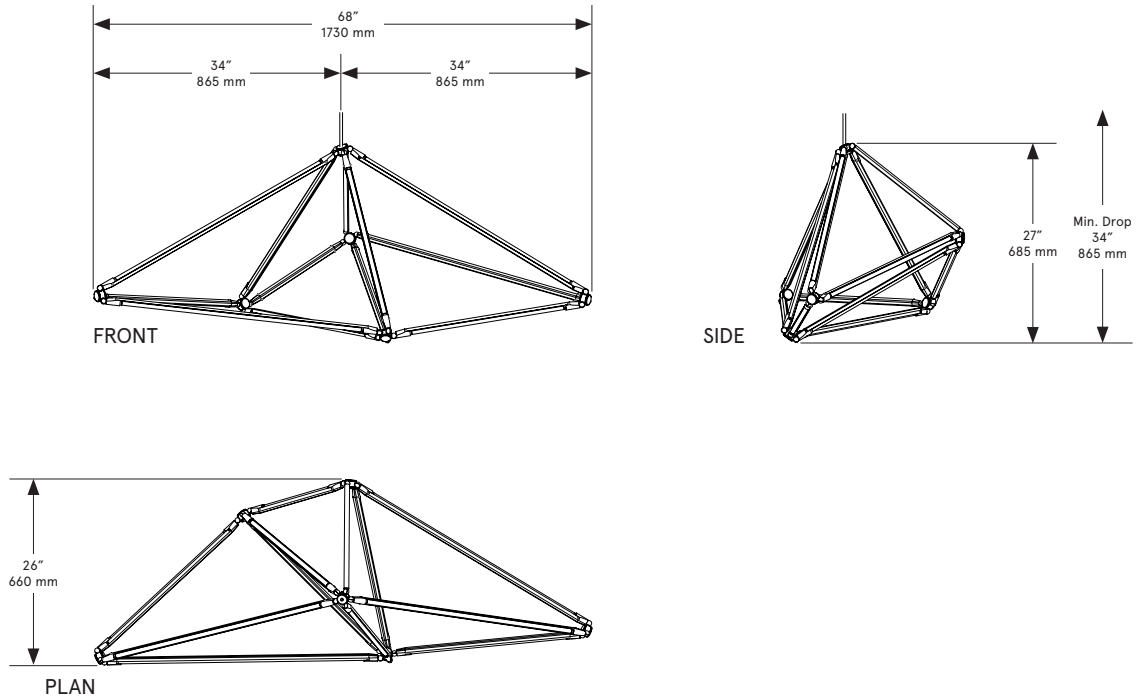

BEC BRITAIN

SHY 08.1

Lead Time

14 - 16 weeks

Dimensions

68 inch x 26 inch x 27 inch H
1730 mm x 660 mm x 685 mm H

Weight

22 lb/10 kg

LED Illumination

24 VDC T5 LED tube
2700 Kelvin
90 CRI

Electrical

Wattage: 75 Watt
Lumens: 7850 Lumens
110 - 240 VAC
277 VAC upon request

Installation - Standard

Locally mounted driver
Dimming: 0-10V wireless
Canopy: 10.25 x 1.625 inch (260 x 41 mm) round
in matching metal finish

Installation - Alternate

Remotely mounted driver
Dimming: 0-10V hardwired
Canopy: 5 x 0.25 inch (127 x 6 mm) round
in matching metal finish

Please inquire for detailed electrical specs

Suspension

1/8 IP all-thread stem clad in brass tubing
with matching metal finish up to 35 inch
length included with fixture.
Length up to 95 inches available for
additional cost.

ETL listed to UL, CE, and CSA standards
Suitable for damp locations

Materials

Finished Brass

Standard Finishes

Brushed Brass
Oil-Rubbed Bronze
Satin Nickel
Nickel Brass Contrast

Special Order Finishes

Polished Brass
Medium Antique Brass
Polished Nickel
Dark Pewter
Polished Black Nickel
Polished Copper