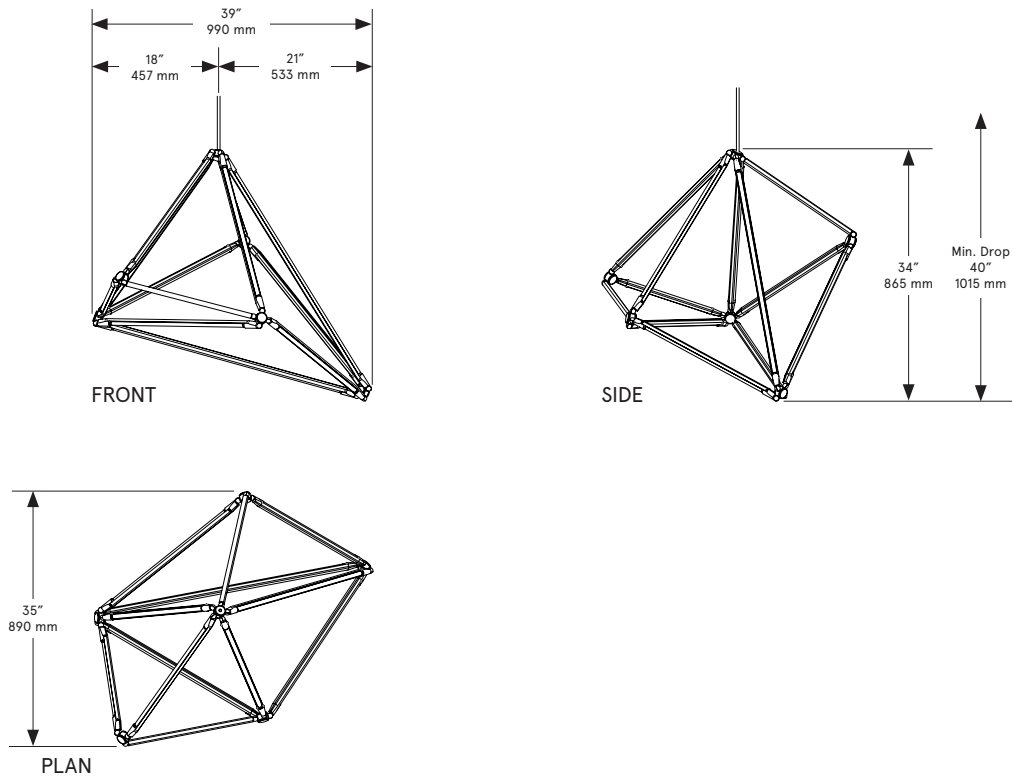

BEC BRITAIN

SHY 02

Lead Time

14 - 16 weeks

Dimensions

39 inch x 35 inch x 34 inch H
990 mm x 890 mm x 865 mm H

Weight

20 lb/10 kg

LED Illumination

24 VDC T5 LED tube
2700 Kelvin
90 CRI

Electrical

Wattage: 63 Watt
Lumens: 6450 Lumens
110 - 240 VAC
277 VAC upon request

Installation - Standard

Locally mounted driver
Dimming: 0-10V wireless
Canopy: 9.25 x 1.625 inch (235 x 41 mm) round
in matching metal finish

Installation - Alternate

Remotely mounted driver
Dimming: 0-10V hardwired
Canopy: 5 x 0.25 inch (127 x 6 mm) round
in matching metal finish

Please inquire for detailed electrical specs

Suspension

1/8 IP all-thread stem clad in brass tubing
with matching metal finish up to 35 inch
length included with fixture.
Length up to 95 inches available for
additional cost.