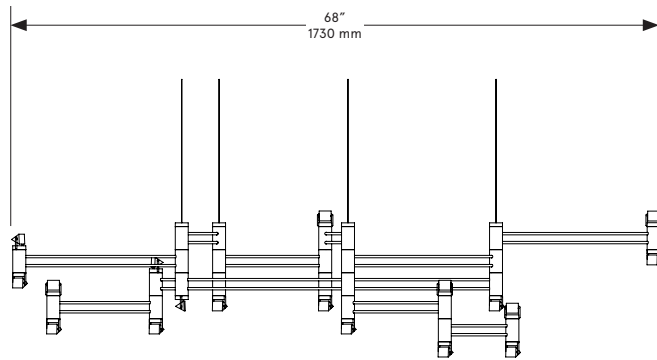

BE C BRITAIN

FRONT

SIDE

PLAN

Aries XI.I (11.1)

Lead Time

14 - 16 weeks

Dimensions

68 inch x 31 inch x 15 inch H
1730 mm x 790 mm x 380 mm H

Weight

8.5 lb/3.9 kg

LED Illumination

24 VDC LED PCB
0-10V dimming
2700 Kelvin

Input Voltage

110 - 240 VAC
277 VAC upon request

Suspension

Aircraft cable to ceiling-mounted adjustable fasteners.

One power / suspension cable to electrical connection.

Variable suspension height.

Canopy

Local: 8 x 1.625 inch (203 x 41 mm) round in matching metal finish

Remote: 5 x 0.25 inch (127 x 6 mm) round in matching metal finish on request

Wiring

24V low voltage power through power cable.

Electrical - Total

Wattage: 25.2 Watt
Lumens: 3,024 Lumens

Materials

Finished Aluminum
Clear Glass Prism