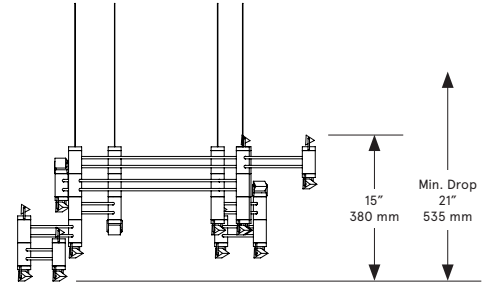

BE C BRITAIN

FRONT

SIDE

PLAN

Aries XI.I (11.1)

Lead Time

14 - 16 weeks

Dimensions

68 inch x 31 inch x 15 inch H
1730 mm x 790 mm x 380 mm H

Weight

8.5 lb/3.9 kg

LED Illumination

24 VDC LED PCB
0-10V dimming
2700 Kelvin

Input Voltage

110 - 240 VAC
277 VAC upon request

Suspension

Aircraft cable to ceiling-mounted adjustable fasteners.

One power / suspension cable to electrical connection.

Variable suspension height.

Canopy

Local: 8 x 1.625 inch (203 x 41 mm) round in matching metal finish

Remote: 5 x 0.25 inch (127 x 6 mm) round in matching metal finish on request

Wiring

24V low voltage power through power cable.

Electrical - Total

Wattage: 25.2 Watt
Lumens: 3,024 Lumens

Materials

Finished Aluminum
Clear Glass Prism