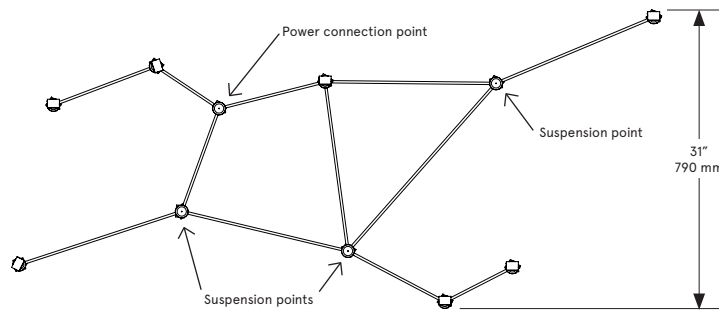

BE C BRITAIN

FRONT

SIDE

PLAN

Aries XI.I (11.1)

Lead Time

14 - 16 weeks

Dimensions

68 inch x 31 inch x 15 inch H
1730 mm x 790 mm x 380 mm H

Weight

8.5 lb/3.9 kg

LED Illumination

24 VDC LED PCB
0-10V dimming
2700 Kelvin

Input Voltage

110 - 240 VAC
277 VAC upon request

Suspension

Aircraft cable to ceiling-mounted adjustable fasteners.

One power / suspension cable to electrical connection.

Variable suspension height.

Canopy

Local: 8 x 1.625 inch (203 x 41 mm) round in matching metal finish

Remote: 5 x 0.25 inch (127 x 6 mm) round in matching metal finish on request

Wiring

24V low voltage power through power cable.

Electrical - Total

Wattage: 25.2 Watt
Lumens: 3,024 Lumens

Materials

Finished Aluminum
Clear Glass Prism