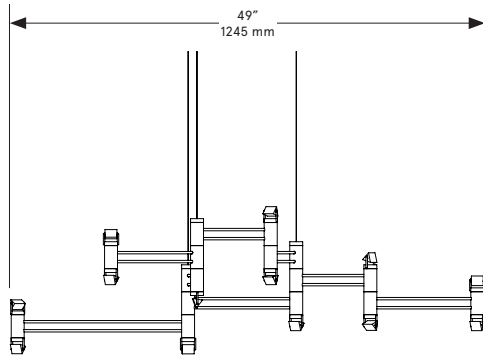

BE C BRITAIN

FRONT

SIDE

PLAN

Aries VIII.I (8.1)

Lead Time

14 - 16 weeks

Dimensions

49 inch x 22 inch x 15 inch H
1245 mm x 560 mm x 380 mm H

Weight

6 lb/2.7 kg

LED Illumination

24 VDC LED PCB
0-10V dimming
2700 Kelvin

Input Voltage

110 - 240 VAC
277 VAC upon request

Suspension

Aircraft cable to ceiling-mounted adjustable fasteners.

One power / suspension cable to electrical connection.

Variable suspension height.

Canopy

Local: 8 x 1.625 inch (203 x 41 mm) round in matching metal finish

Remote: 5 x 0.25 inch (127 c 6 mm) round in matching metal finish on request

Wiring

24V low voltage power through power cable.

Electrical - Total

Wattage: 18.2 Watt
Lumens: 2,184 Lumens

Materials

Finished Aluminum
Clear Glass Prism