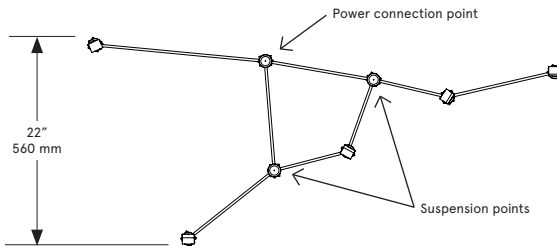

BE C BRITAIN

FRONT

SIDE

PLAN

Aries VIII.I (8.1)

Lead Time

14 - 16 weeks

Dimensions

49 inch x 22 inch x 15 inch H
1245 mm x 560 mm x 380 mm H

Weight

6 lb/2.7 kg

LED Illumination

24 VDC LED PCB
0-10V dimming
2700 Kelvin

Input Voltage

110 - 240 VAC
277 VAC upon request

Suspension

Aircraft cable to ceiling-mounted adjustable fasteners.

One power / suspension cable to electrical connection.

Variable suspension height.

Canopy

Local: 8 x 1.625 inch (203 x 41 mm) round in matching metal finish

Remote: 5 x 0.25 inch (127 c 6 mm) round in matching metal finish on request

Wiring

24V low voltage power through power cable.

Electrical - Total

Wattage: 18.2 Watt
Lumens: 2,184 Lumens

Materials

Finished Aluminum
Clear Glass Prism