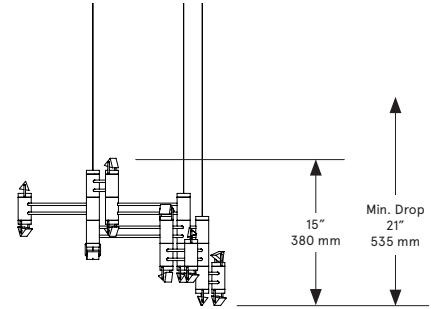

BE C BRITAIN

FRONT

SIDE

PLAN

Aries VIII.I (8.1)

Lead Time

14 - 16 weeks

Dimensions

49 inch x 22 inch x 15 inch H
1245 mm x 560 mm x 380 mm H

Weight

6 lb/2.7 kg

LED Illumination

24 VDC LED PCB
0-10V dimming
2700 Kelvin

Input Voltage

110 - 240 VAC
277 VAC upon request

Suspension

Aircraft cable to ceiling-mounted adjustable fasteners.

One power / suspension cable to electrical connection.

Variable suspension height.

Canopy

Local: 8 x 1.625 inch (203 x 41 mm) round in matching metal finish

Remote: 5 x 0.25 inch (127 c 6 mm) round in matching metal finish on request

Wiring

24V low voltage power through power cable.

Electrical - Total

Wattage: 18.2 Watt
Lumens: 2,184 Lumens

Materials

Finished Aluminum
Clear Glass Prism