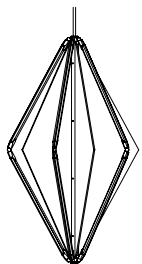

Med.:	42" x 28" x 28"H	\$13,860	1 foot bulb Diamond suspended vertically with a 2 foot bulb Diamond suspended diagonally
Large:	60" x 39" x 46"H	\$14,200	2 foot bulb Diamond suspended vertically with a 3 foot bulb Diamond suspended diagonally

ECHO 1
31" DIA x 24"H
\$19,200

Fixture includes a metal mounting stem up to 35" and canopy in matching metal finish, as well as a low voltage transformer and dimming module for Local installation.

Canopy for Remote mounting of the transformer and dimming module is available upon request.

Metal stems up to 95" are available for additional cost.

ECHO 2
54" DIA x 24"H
\$29,200

ECHO 3
28" DIA x 47"H
\$26,200

ECHO 4
31" DIA x 47"H
\$26,800

Standard Metal Finishes: Brushed Brass, Satin Nickel, Oil-rubbed Bronze, Nickel-Brass Contrast.