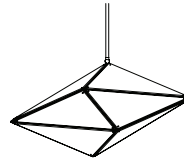

24" HORIZONTAL
24"x 11"x 13"H
Transparent Mirror: \$13,000
Tessellated Mirror: \$15,500

24" VERTICAL
13"x 11"x 24"H
Transparent Mirror: \$13,000
Tessellated Mirror: \$15,500

30" HORIZONTAL
30"x 14"x 16"H
Transparent Mirror: \$14,000
Tessellated Mirror: \$16,500