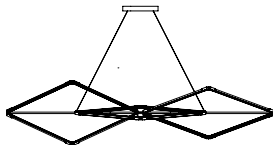

ZELDA LINKS

Small:	57" x 17" x 14"H	$19,800	A trio of 1 foot bulb Diamonds suspended horizontally
Med.:	93" x 27" x 22"H	$21,400	A trio of 2 foot bulb Diamonds suspended horizontally
Large:	133" x 39" x 33"H	$23,000	A trio of 3 foot bulb Diamonds suspended horizontally

All Zelda Links fixtures include a mounting canopy in a matching metal finish which houses the low voltage transformer and dimming module. The LED bulbs are powered by way of the suspension cables.

Remote transformer installation is available, with power supplied by through cord-sleeved leads.

Standard Metal Finishes: Brushed Brass, Satin Nickel, Oil-rubbed Bronze, Nickel-Brass Contrast.

Special Order Metal Finishes: Polished Nickel, Polished Brass, Medium Antique Brass, Dark Pewter, Polished Black Nickel, Polished Copper are available for a 10% premium.

Glass Diffusers for the LED bulbs are available in White Sandblast Glass or Two-way Mirror:

1 or 2 foot diffuser: additional $640 per bulb

3 foot diffuser: additional $700 per bulb