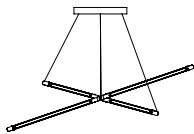

Zelda Orbital Planes fixtures include a mounting canopy in a matching metal finish which houses the low voltage transformer and dimming module. The LED bulbs are powered by way of the suspension cables.