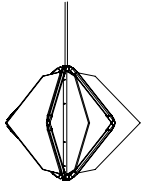

BE CB RIT TAIN

2018 Price List

Echo

Echo uses fins of mirror radiating from a central axis to reflect beams of light. LED tubes are turned inward to bounce off the glass; the light becomes both softened and multiplied. Also available with fins of glass which diffuse the light and glow softly.

ECHO 1
31" DIA x 24"H
$19,200

Fixture includes a metal mounting stem up to 35" and canopy in matching metal finish, as well as a low voltage transformer and dimming module for Local installation.

Canopy for Remote mounting of the transformer and dimming module is available upon request.

Metal stems up to 95" are available for additional cost.