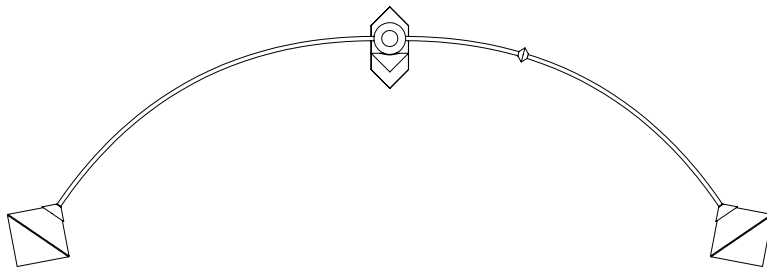

BE CB BRITAIN

2018 Price List

THEMIS

Originally inspired by Victorian balancing toys, Themis combines hand-blown glass diffusers with an elegant marble and brass bracket to provide a soft glow. The forms are derived from triangular forms manipulated through rotation, mirroring, and extension.

THEMIS PENDANT	6.5" DIA
With Counterweight (as shown)	$2,300
Without Counterweight	$1,920

Ceiling mounted fixture includes a metal suspension stem up to 35" and canopy in matching metal finish in matching metal finish for line voltage connection.

Metal stems up to 95" are available for additional cost.

THEMIS SURFACE	6.5" DIA x 6.2" high	$1,540

Includes hardware to mount ceiling or wall fixture directly to electrical junction box with line voltage connection.

THEMIS 6 SCONCE	6.5" x 8.5" H x 7.25" projection	$2,400
THEMIS 27 SCONCE	27" x 16" H x 8.5" projection	$5,560
THEMIS 68 SCONCE	68" x 18.5" H x 8.5" projection	$6,280

Includes hardware to mount sconce fixtures directly to electrical junction box with line voltage connection.

ETL certified to UL standards.

Standard Metal Finishes: Brushed Brass, Satin Nickel, Oil-rubbed Bronze, Nickel-Brass Contrast.

Standard Globe Colors: White, Ivory, Soft Pink, Grey. Other colors upon request.

Pivot Stone Finish: White Marble, Absolute Black Granite

Special Order Metal Finishes: Polished Nickel, Polished Brass, Medium Antique Brass, Dark Pewter, Polished Black Nickel, Polished Copper are available for a 10% premium.