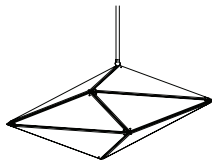

42" HORIZONTAL
42"x 18"x 21"H
Transparent Mirror: $15,000
Tessellated Mirror: $17,500