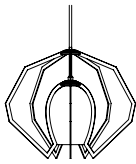

BE CB RIT TAIN

2018 Price List

Vise

Vise captures a hand-blown glass globe within brass armatures engineered to follow the gentle curvature of the glass. The illumination is set high within the globe, creating a soft, gradually fading glow. The double fade glass accentuates the gradual fade that mimics a setting sun.

WISE   29"DIA x 23"H
Single Color Glass Globe $12,500
Double Fade Glass Globe $15,800

Fixture includes a metal mounting stem up to 35" and canopy in matching metal finish, as well as a low voltage transformer for Remote installation.

Canopy for Local installation of the transformer and dimming module is available upon request.

Metal stems up to 95" are available for additional cost.