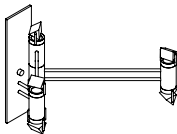

ARIES SCONCE III.I
15" x 11" x 11"H
$5,680

Sconce Projection: 11"

Sconces include a backplate and low voltage transformer with dimming module for Remote installation.

Backplate and mounting box for Local installation of the transformer is available for an additional $600 per backplate.

ARIES SCONCE I.I
3" x 3.3" x 11"H
$3,120

Sconce Projection: 3.3"

ARIES PENDANT I.I
1.4" x 4.7" x variable
height
$1,940

Ceiling mounted fixture includes a metal mounting stem up to 35" and canopy in matching metal finish, as well as a low voltage transformer and dimming module for Remote installation.

Canopy for Local mounting of the transformer and dimming module is available upon request.

Standard Metal Finishes: Brushed Brass, Satin Nickel, Polished Nickel, Oil-rubbed Bronze, Dark Pewter.

Standard Glass Colors: Clear Glass Prism.

Special Order Metal Finishes: on request.