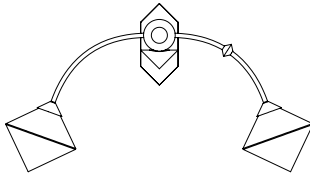

BE CB BRITAIN

2018 Price List

THEMIS

Originally inspired by Victorian balancing toys, Themis combines hand-blown glass diffusers with an elegant marble and brass bracket to provide a soft glow. The forms are derived from triangular forms manipulated through rotation, mirroring, and extension.

THEMIS PENDANT	6.5" DIA
With Counterweight (as shown)	$2,300
Without Counterweight	$1,920

Ceiling mounted fixture includes a metal suspension stem up to 35" and canopy in matching metal finish in matching metal finish for line voltage connection.

Metal stems up to 95" are available for additional cost.

THEMIS SURFACE	6.5" DIA x 6.2" high	$1,540

Includes hardware to mount ceiling or wall fixture directly to electrical junction box with line voltage connection.

THEMIS 6 SCONCE	6.5" x 8.5" H x 7.25" projection	$2,400
THEMIS 27 SCONCE	27" x 16" H x 8.5" projection	$5,560
THEMIS 68 SCONCE	68" x 18.5" H x 8.5" projection	$6,280

Includes hardware to mount sconce fixtures directly to electrical junction box with line voltage connection.

ETL certified to UL standards.

Standard Metal Finishes: Brushed Brass, Satin Nickel, Oil-rubbed Bronze, Nickel-Brass Contrast.

Standard Globe Colors: White, Ivory, Soft Pink, Grey. Other colors upon request.

Pivot Stone Finish: White Marble, Absolute Black Granite

Special Order Metal Finishes: Polished Nickel, Polished Brass, Medium Antique Brass, Dark Pewter, Polished Black Nickel, Polished Copper are available for a 10% premium.