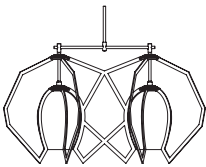

TWIN WISE   42"x 27"x 25.5"H
Single Color Glass Globe $26,800
Double Fade Glass Globe $28,600

Fixture includes a metal mounting stem up to 35" and canopy in matching metal finish, as well as a low voltage transformer for Remote located installation.

Canopy for Local installation of the transformer and dimming module is available upon request.

Metal stems up to 95" are available for additional cost.

ETL certified to UL standards.

Standard Metal Finishes: Brushed Brass, Satin Nickel, Oil-rubbed Bronze, Nickel-Brass Contrast.

Single Glass colors: Ivory, Soft Pink, Grey, Dark Grey. Other colors upon request.

Double Fade Glass colors: Miami (Pink to Aqua), Lanikai (Apricot to Green), Tesnus (Apricot to Blue), Big Sur (Grey Green to Gold)

Special Order Metal Finishes: Polished Nickel, Polished Brass, Medium Antique Brass, Dark Pewter, Polished Black Nickel, Polished Copper are available for a 10% premium.