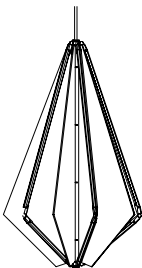

Med.:	42" x 28" x 28"H	\$13,860	1 foot bulb Diamond suspended vertically with a 2 foot bulb Diamond suspended diagonally
Large:	60" x 39" x 46"H	\$14,200	2 foot bulb Diamond suspended vertically with a 3 foot bulb Diamond suspended diagonally

ECHO 1
31" DIA x 24"H
\$19,200

Fixture includes a metal mounting stem up to 35" and canopy in matching metal finish, as well as a low voltage transformer and dimming module for Local installation.

Canopy for Remote mounting of the transformer and dimming module is available upon request.

Metal stems up to 95" are available for additional cost.

ECHO 2
54" DIA x 24"H
\$29,200

ECHO 3
28" DIA x 47"H
\$26,200

ECHO 4
31" DIA x 47"H
\$26,800

Standard Metal Finishes: Brushed Brass, Satin Nickel, Oil-rubbed Bronze, Nickel-Brass Contrast.