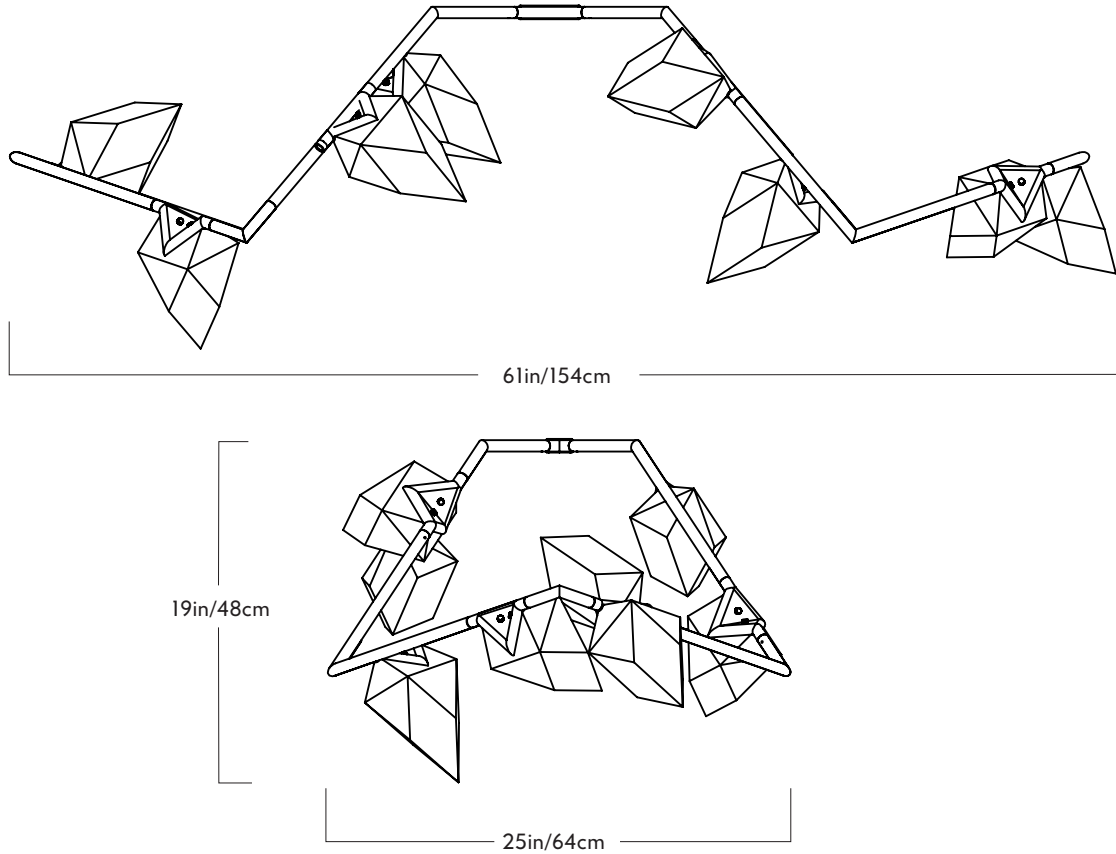

Roll & Hill

32 33rd Street, Unit 10, Brooklyn, NY 11232
T +1 718 387 6132 F +1 718 387 6104
www.rollandhill.com

Seed

04

Series
Seed

Product
04

Dimensions
L 61in/154cm W 25in/64cm
H 19in/48cm

Weight
36lb/16.3kg

Materials
Brass, glass

Finishes
Blackened steel, oil-rubbed bronze,
polished nickel, brushed brass

Suspension
1/2-inch steel stem in matching metal finish. 35-inch length included with lamp. 96-inch length available for additional cost. Stem length can be adjusted on site.

Canopy
5-inch round in matching metal finish

Certifications
UL, cUL (120V)

120V Illumination
Bulb: 8 x 25 Watt G9 halogen
Socket: G9
Wattage: 200 Watts
Lumens: 880 Lumens
Color Temperature: 2700 Kelvin
Dimming: Triac or ELV