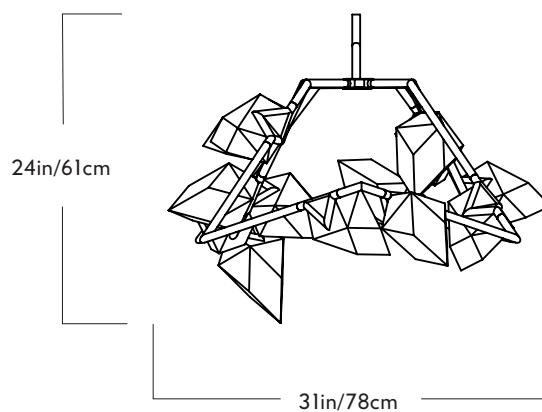

Roll & Hill

32 33rd Street, Unit 10, Brooklyn, NY 11232
T +1 718 387 6132 F +1 718 387 6104
www.rollandhill.com

Seed

03

Series
Seed

Product
03

Dimensions
L 96.5in/245cm W 31in/78cm
H 24in/61cm

Weight
51lb/23kg

Materials
Brass, glass

Finishes
Blackened steel, oil-rubbed bronze,
polished nickel, brushed brass

Suspension
1/2-inch steel stem in matching metal finish. 35-inch length included with lamp. 96-inch length available for additional cost. Stem length can be adjusted on site.

Canopy
5-inch round in matching metal finish

Certifications
UL, cUL (120V)

120V Illumination
Bulb: 13 x 25 Watt G9 halogen
Socket: G9
Wattage: 325 Watts
Lumens: 1430 Lumens
Color Temperature: 2700 Kelvin
Dimming: Triac or ELV

240V Illumination
Bulb: 13 x 25 Watt G9 halogen
Socket: G9
Wattage: 325 Watts
Lumens: 1430 Lumens
Color Temperature: 2700 Kelvin
Dimming: Triac or ELV

LED Illumination
Bulb: 13 x 3 Watt G9 LED
Socket: G9
Wattage: 39 Watts
Lumens: 1170 Lumens
Color Temperature: 2700 Kelvin
Dimming: Triac or ELV