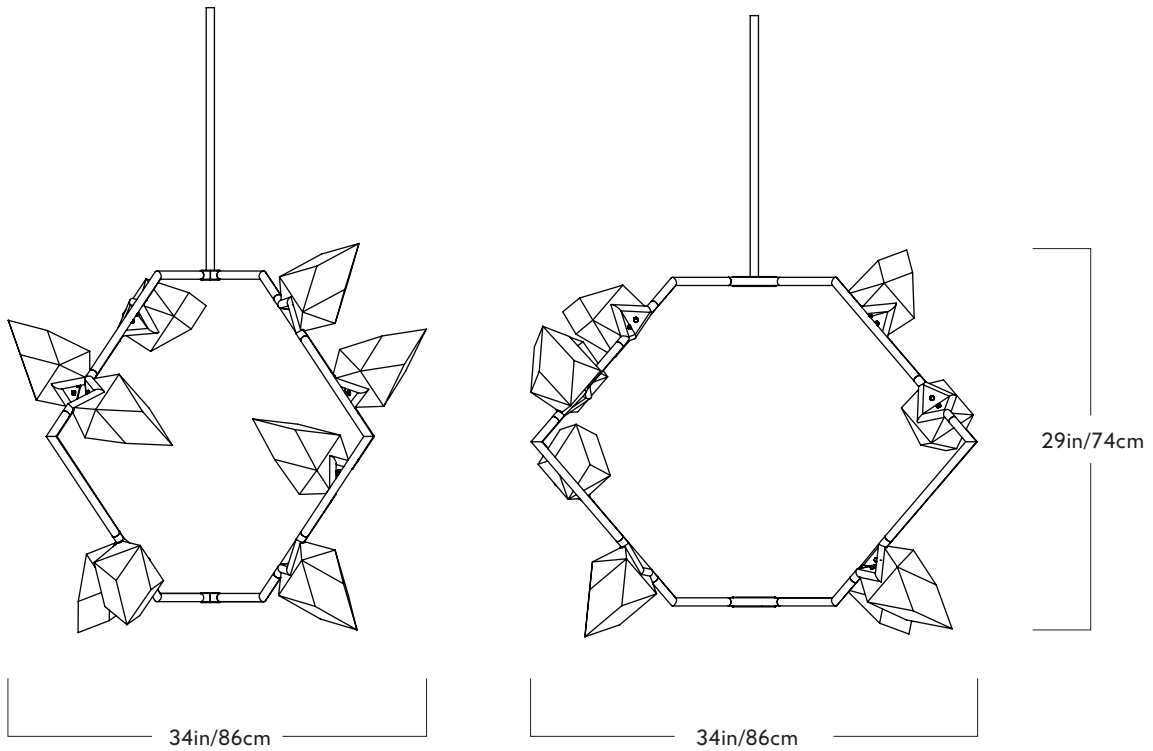

Roll & Hill

32 33rd Street, Unit 10, Brooklyn, NY 11232
T +1 718 387 6132 F +1 718 387 6104
www.rollandhill.com

Seed

01

Series
Seed

Product
01

Dimensions
L 34in/86cm W 34in/86cm H
29in/74cm

Weight
35lb/15.9kg

Materials
Brass, glass

Finishes
Blackened steel, oil-rubbed bronze,
polished nickel, brushed brass

Suspension
1/2-inch steel stem in matching metal finish. 35-inch length included with lamp. 96-inch length available for additional cost. Stem length can be adjusted on site.

Canopy
5-inch round in matching metal finish

Certifications
UL, cUL (120V)

120V Illumination
Bulb: 9 x 25 Watt G9 halogen
Socket: G9
Wattage: 225 Watts
Lumens: 990 Lumens
Color Temperature: 2700 Kelvin
Dimming: Triac or ELV