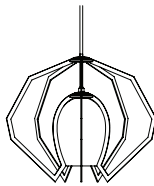

---

VISE	29 diam x 23 inch H / 735 diam x 585 mm	
Single Color Glass Globe		\$22,400 USD
Double Fade Glass Globe		\$24,800 USD

Fixture includes a metal mounting stem up to 35 inch / 890 mm and canopy in matching metal finish which houses a low voltage transformer for Local installation. Canopy for Remote installation of the transformer available on request. Metal stems up to 95 inch / 2415 mm are available for additional cost.