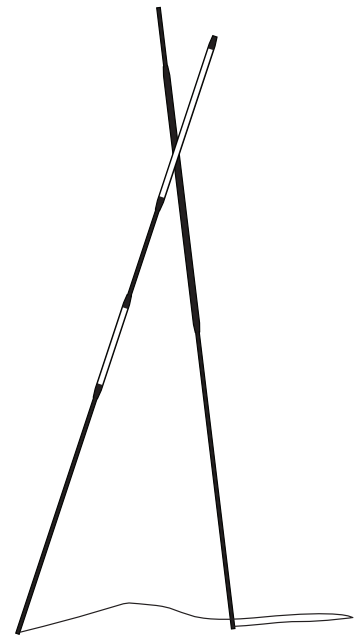

All SHY fixtures are UL /cUL listed and CE / CSA certified

Standard Metal Finishes: Brushed Brass, Satin Nickel, Oil-rubbed Bronze, Nickel-Brass Contrast; Polished Nickel is available as a Standard Finish for the SHY Sconce

Special Order Metal Finishes: Polished Nickel, Polished Brass, Medium Antique Brass, Dark Pewter, Polished Black Nickel, Polished Copper, Smoky Copper are available for a 10% premium.