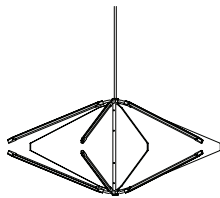

ECHO 2
54 diam. x 24 inch H
1370 x 610 mm
$40,200 USD