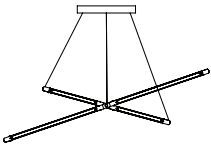

ZELDA ORBITAL PLANES

Med.:	28 x 42 x 16 inch H 710 x 1065 x 405 mm	1 foot bulb Diamond suspended vertically with a 2 foot bulb Diamond suspended diagonally	$16,600 USD
Large:	39 x 61 x 23 inch H 990 x 1550 x 585 mm	2 foot bulb Diamond suspended vertically with a 3 foot bulb Diamond suspended diagonally	$20,000 USD

Zelda Orbital Planes fixtures include a mounting canopy in a matching metal finish which houses the low voltage transformer / dimming module. The LED bulbs are powered by way of the suspension cables.