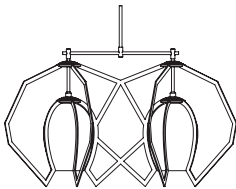

---

VISE	29 diam x 23 inch H / 735 diam x 585 mm	
Single Color Glass Globe		\$22,400 USD
Double Fade Glass Globe		\$24,800 USD

Fixture includes a metal mounting stem up to 35 inch / 890 mm and canopy in matching metal finish which houses a low voltage transformer for Local installation. Canopy for Remote installation of the transformer available on request. Metal stems up to 95 inch / 2415 mm are available for additional cost.