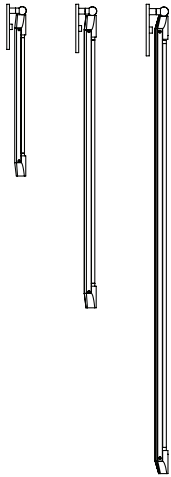

BE CB BRITAIN

2023 Price List

SHY

The SHY light uses the spare beauty of thin LED tubes to define the edges of its shape; in this way the function of the piece is created by its form and vice versa. The modular hardware can be reconfigured in a myriad of different ways, creating new shapes according to what the space demands.

SHY SCONCE

1 Foot:	2.5 x 16.3 inch H / 63 x 415 mm	$2,640 USD	with Glass Diffuser*: $3,420 USD
2 Foot:	2.5 x 26.5 inch H / 63 x 675 mm	$2,780 USD	with Glass Diffuser*: $3,560 USD
3Foot:	2.5 x 38.4 inch H / 63 x 975 mm	$3,220 USD	with Glass Diffuser*: $4,080USD

Sconce Projection: 3 inch (4 inch with diffuser)

Sconces include a backplate and low voltage transformer /dimming module for Remote installation.

Backplate and mounting box for Local installation of the transformer / dimming module is available for an additional $600 per backplate.

* White Sandblast Glass or Two-way Mirror only

Glass Diffusers for the LED bulbs are available at an additional cost see the Extras page for pricing

SHY Beam 01 & 02 Pair

each 1 diam. x 87 inch H
each 26 diam. x 2210 mm
$7,400 USD

SHY Beam 01 & 02 are wired as a pair with an inline switch and plug-in low voltage transformer. Top wall-mounting brackets are included.

Glass Diffusers for the LED bulbs are available at an additional cost.

An inline dimmer is available for an additional cost. See the Extras page for pricing.