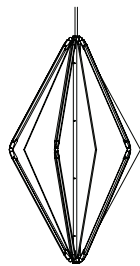

Canopy for Remote mounting of the transformer is available on request.

Metal stems up to 95 inch / 2415 mm are available for additional cost.

ECHO Short  
34 diam. x 12 inch H  
865 x 305 mm  
\$20,400 USD

ECHO 2  
54 diam. x 24 inch H  
1370 x 610 mm  
\$40,200 USD

ECHO 3  
28 diam. x 47 inch H  
710 x 1195 mm  
\$44,600 USD

ECHO 4  
31 diam. x 47 inch H  
790 x 1195 mm  
\$44,600 USD

---

Echo fixtures are UL /cUL listed