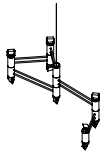

**ARIES IV.I**  
21 x 19 x 11 inch H  
535 x 480 x 280 mm  
\$10,200 USD

**ARIES XI.I**  
68 x 31 x 15 inch H  
1730 x 790 x 380 mm  
\$28,800 USD

**ARIES V.I**  
28 x 13 x 10 inch H  
710 x 330 x 255 mm  
\$13,200 USD