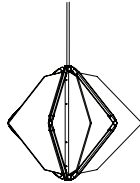

BE CB RIT TAIN

2023 Price List

Echo

Echo uses fins of mirror radiating from a central axis to reflect beams of light. LED tubes are turned inward to bounce off the glass; the light becomes both softened and multiplied. Also available with fins of glass which diffuse the light and glow softly.

ECHO 1
34 diam. x 24 inch H
865 x 610 mm
$28,600 USD

Fixtures include a metal mounting stem up to 35 inch / 890 mm and canopy in matching metal finish which houses a low voltage transformer / dimming module for Local installation.

Canopy for Remote mounting of the transformer is available on request.

Metal stems up to 95 inch / 2415 mm are available for additional cost.