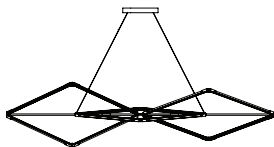

ZELDA LINKS

Small:	57 x 17 x 14 inch H 1450 x 435 x 355 mm	A trio of 1 foot bulb Diamonds suspended horizontally	$23,800 USD
Med.:	93 x 27 x 22 inch H 2360 x 685 x 560 mm	A trio of 2 foot bulb Diamonds suspended horizontally	$28,800 USD
Large:	133 x 39 x 33 inch H 3380 x 990 x 890 mm	A trio of 3 foot bulb Diamonds suspended horizontally	$33,800 USD

All Zelda Links fixtures include a mounting canopy in a matching metal finish which houses the low voltage transformer / dimming module. The LED bulbs are powered by way of the suspension cables.

For Zelda, Zelda Orbital Planes, and Zelda Links remote transformer installation is available with power supplied by through cord-sleeved leads upon request