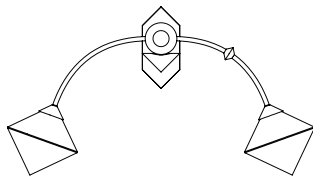

BEC BRITAIN

2023 Price List

FKA THEMIS

Originally inspired by Victorian balancing toys, Themis combines hand-blown double cone glass diffusers with an elegant marble and brass bracket to provide a soft glow. The forms are derived from triangular forms manipulated through rotation, mirroring, and extension.

FKA THEMIS PENDANT

6.5 inch Globe	6.5 diam. x 6.5 inch H / 165 diam. x 165 mm	
with Counterweight (as shown)		$3,200 USD
without Counterweight		$2,800 USD
8.5 inch Globe	8.5 diam. x 8.5 inch H / 215 diam. x 215 mm	
with Counterweight		$3,700 USD
without Counterweight		$3,300 USD

Ceiling mounted fixture includes a metal suspension stem up to 35 inch / 890 mm and canopy in matching metal finish in matching metal finish with line voltage connection.

Metal stems up to 95 inch / 2415 mm are available for additional cost.

FKA THEMIS SURFACE

6.5 inch Globe	6.5 diam. x 6.2 inch H / 165 diam. x 160 mm	$2,400 USD
8.5 inch Globe	8.5 diam. x 8.5 inch H / 215 diam. x 215 mm	$2,800 USD

Includes hardware to mount ceiling or wall fixture directly to electrical junction box with line voltage connection.

FKA THEMIS 6 SCONCE	6.5 x 8.5 H x 7.25 inch projection	$3,400 USD
	165 x 215 x 185 mm	

FKA THEMIS 27 SCONCE	27 x 16 H x 8.5 inch projection	$9,200 USD
	685 x 405 x 215 mm	

FKA THEMIS 68 SCONCE	68 x 18.5 H x 8.5 inch projection	$10,200 USD
	1725 x 470 x 215 mm	

Includes hardware to mount sconce fixtures directly to electrical junction box with line voltage connection.

All THEMIS fixtures are UL /cUL listed and CE / CSA certified

Standard Metal Finishes: Brushed Brass, Satin Nickel, Oil-rubbed Bronze, Nickel-Brass Contrast

Standard Globe Colors: White, Ivory, Soft Pink, Grey. Other colors upon request

Pendant and Surface: 8.5 inch globes upon request

Pivot Stone Finish: White Marble; other finishes upon request

Special Order Metal Finishes: Polished Nickel, Polished Brass, Medium Antique Brass, Dark Pewter, Polished Black Nickel, Polished Copper, Smoky Copper are available for a 10% premium.