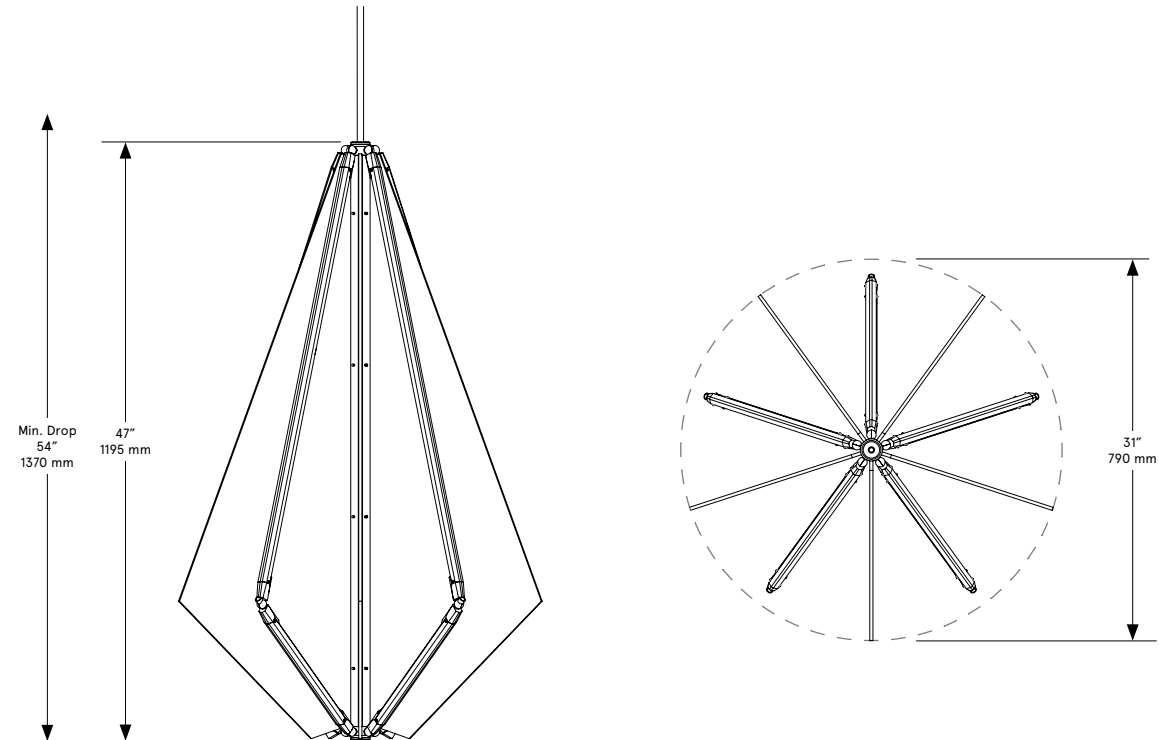

BE C BRITAIN

Echo 04

Lead Time

14 - 16 weeks

Dimensions

31 inch diam. x 47 inch H
790 mm diam. x 1195 mm H

Weight

84 lb / 38.1 kg

LED Illumination

24 VDC T5 LED tube
2700 Kelvin
90 CRI

Electrical

Wattage: 60 Watt
Lumens: 4800 Lumens
110 - 240 VAC
277 VAC upon request

Installation - Standard

Locally mounted driver
Dimming: 0-10V wireless (Lutron Pico)
Canopy: 8 x 1.6255 inch (203 x 41 mm) round
in matching metal finish

Installation - Alternate

Remotely mounted driver
Dimming: 0-10V hardwired
Canopy: 5 x 0.25 inch (127 x 6 mm) round
in matching metal finish

Please inquire for detailed electrical specs

Suspension

1/8 IP all-thread stem clad in brass tubing
with matching metal finish up to 35 inch
length included with fixture.
Length up to 95 inches available for
additional cost.