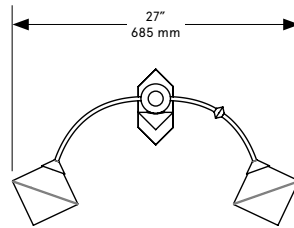

BE C BRITAIN

THEMIS Sconce 27