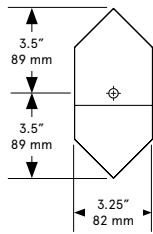

BE C BRITAIN

THEMIS Sconce 27