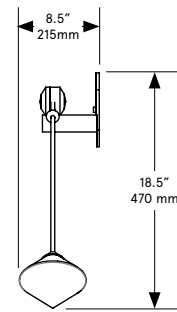

FKA THEMIS Sconce 27 & 68

Lead Time

14 - 16 weeks

Dimensions

27: 27 inch x 16 inch x 8.5 inch proj.
685 mm x 405 mm x 215 mm

68: 68 inch x 18.5 inch x 8.5 inch proj.
1725 mm x 470 mm x 215 mm

Backplate: 3.25 x 7 inch / 82 x 178 mm

Weight

27: 7.5 lb / 3.4 kg

68: 8 lb / 3.6 kg

LED Illumination

G9 LED bulb
ELV dimming

110-120 VAC
2.5 Watt
240 Lumens
2700 Kelvin

220-240
4 Watt
250 Lumens
3000 Kelvin

Installation

Backplate mounts directly to standard US single gang box

Wiring

Direct 120 / 240 VAC line voltage connection
Requires an Electronic Low-Voltage dimmer switch

Electrical - Total

110-120 VAC
Wattage: 5 Watt
Lumens: 480

220-240 VAC
Wattage: 8 Watt
Lumens: 500

Materials

Finished Brass, Marble,
Glass globes

Standard Finishes

Brushed Brass
Oil-Rubbed Bronze
Satin Nickel
Nickel Brass Contrast

Special Order Finishes

Polished Brass
Medium Antique Brass
Polished Nickel
Dark Pewter
Polished Black Nickel
Polished Copper
Smoky Copper

Globe Colors

White, Ivory, Soft Pink, Grey.
Other colors upon request.

Bracket Finish

White Marble

UL / cUL Listed. CE Certified.